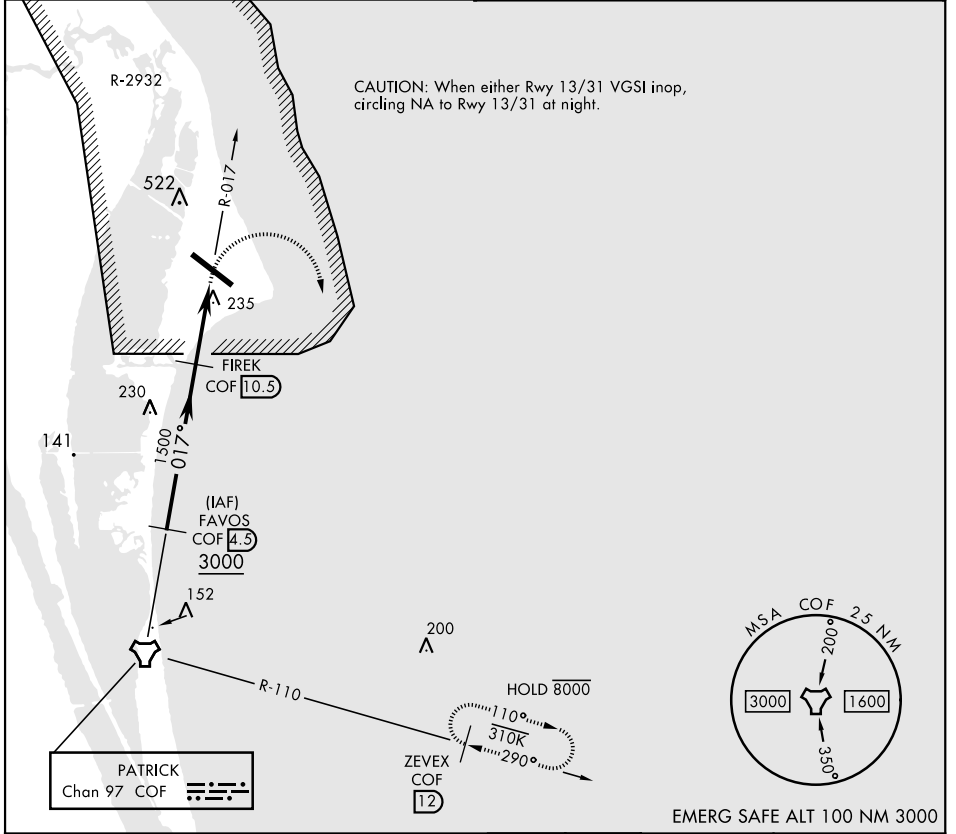

TACAN-A

TACAN Chan 97	COF	APCH CRS 017°	Rwy Idg TDZE N/A	Arprt Elev 10	[USAF]	CAPE CANAVERAL SFS SKID STRIP (KXMR)
----------------------	-----	----------------------	-------------------------	----------------------	--------	--------------------------------------

RADAR required	MISSED APPROACH: Turn right direct ZEVEX (COF R-110/12 DME) maintain 3000 and hold.
----------------	---

ORLANDO APP CON 134.95 281.425	CAPE TOWER ★ 118.625 143.15 239.05
--	--

SE-3, 31 OCT 2024 to 28 NOV 2024

SE-3, 31 OCT 2024 to 28 NOV 2024

TACAN-A