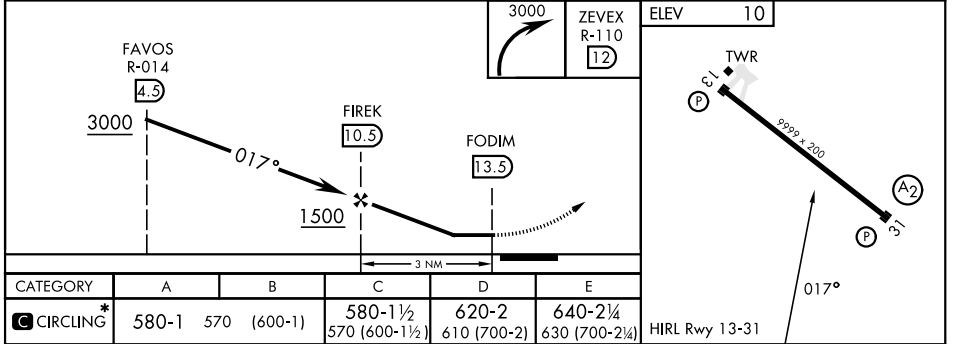

TACAN-A

TACAN Chan 97	COF	APCH CRS 017°	Rwy Idg TDZE N/A	Arprt Elev 10	[USAF]	CAPE CANAVERAL SFS SKID STRIP (KXMR)
----------------------	-----	----------------------	-------------------------	----------------------	--------	--------------------------------------

RADAR required	MISSED APPROACH: Turn right direct ZEVEX (COF R-110/12 DME) maintain 3000 and hold.
----------------	---

ORLANDO APP CON 134.95 281.425	CAPE TOWER ★ 118.625 143.15 239.05
--	--

SE-3, 31 OCT 2024 to 28 NOV 2024

SE-3, 31 OCT 2024 to 28 NOV 2024

TACAN-A