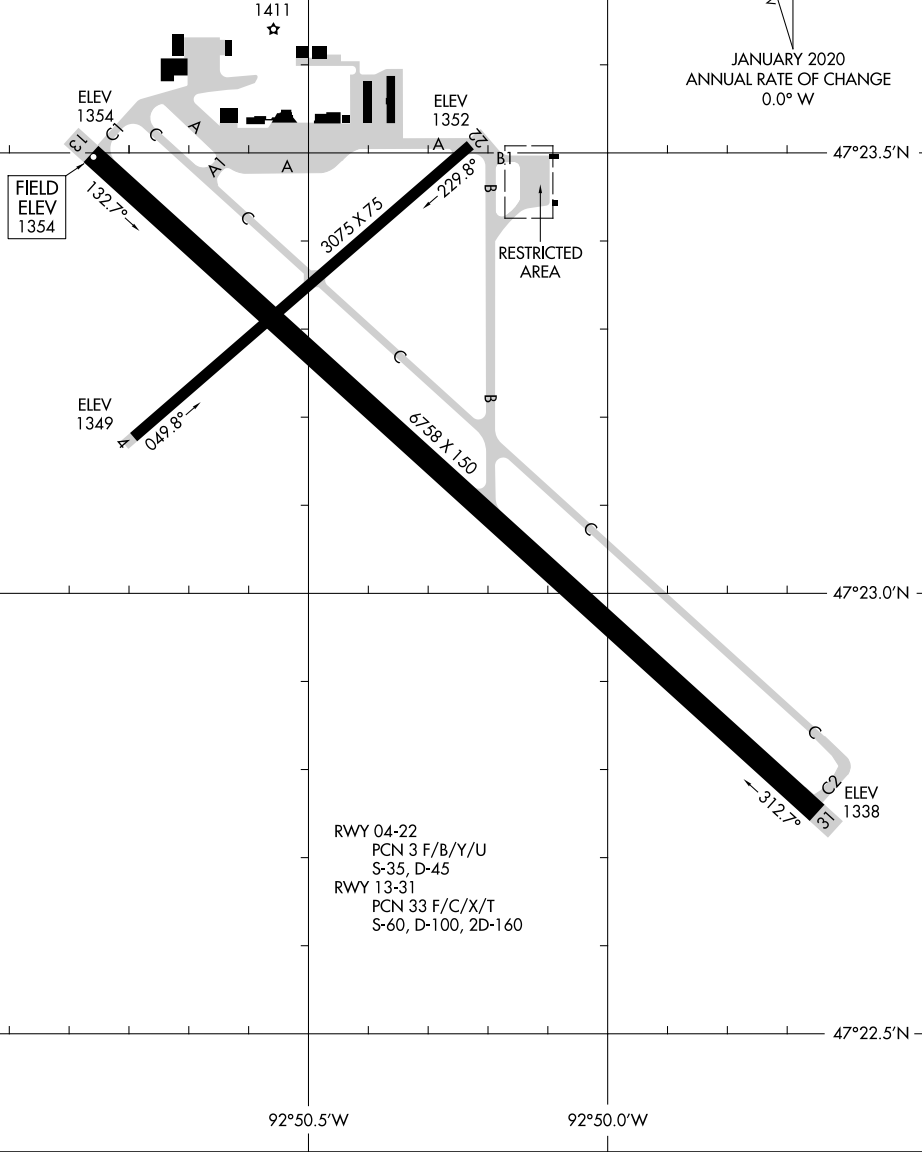

22251

# AIRPORT DIAGRAM

AL-5159 (FAA)

RANGE RGNL (HIB)  
HIBBING, MINNESOTA

ASOS  
126.425  
CTAF/UNICOM  
123.000  
CLNC DEL  
127.4  
**D**

MAG. 13.0° W  
JANUARY 2020  
ANNUAL RATE OF CHANGE  
0.0° W

NC-1, 31 OCT 2024 to 28 NOV 2024

NC-1, 31 OCT 2024 to 28 NOV 2024