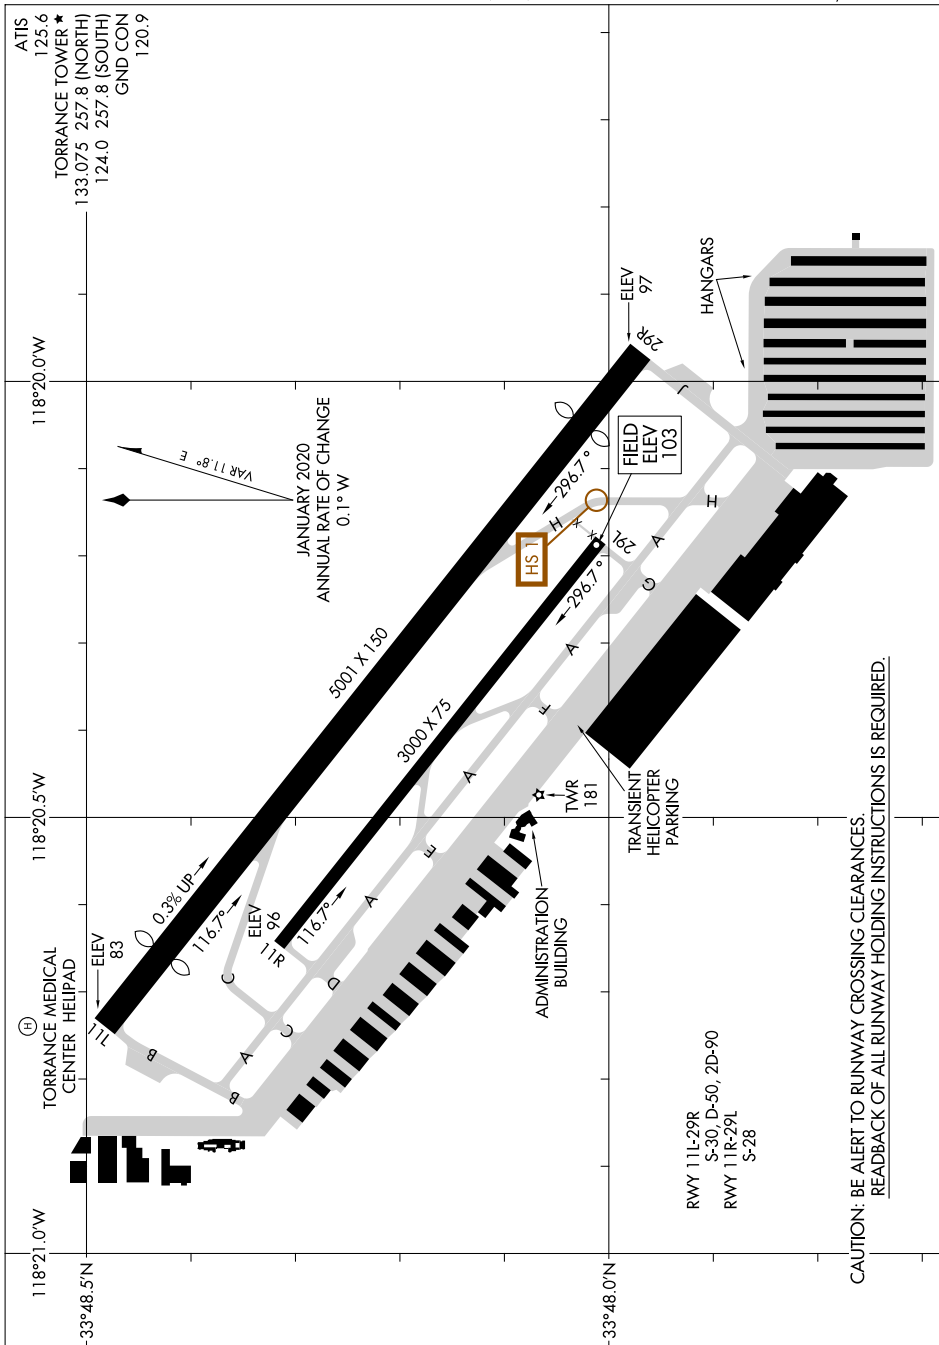

AIRPORT DIAGRAM

AL-5179 (FAA)

ZAMPERINI FLD (TOA)
TORRANCE, CALIFORNIA

SW-3, 31 OCT 2024 to 28 NOV 2024

SW-3, 31 OCT 2024 to 28 NOV 2024

AIRPORT DIAGRAM

TORRANCE, CALIFORNIA
ZAMPERINI FLD (TOA)

CAUTION: BE ALERT TO RUNWAY CROSSING CLEARANCES.
REARBACK OF ALL RUNWAY HOLDING INSTRUCTIONS IS REQUIRED.