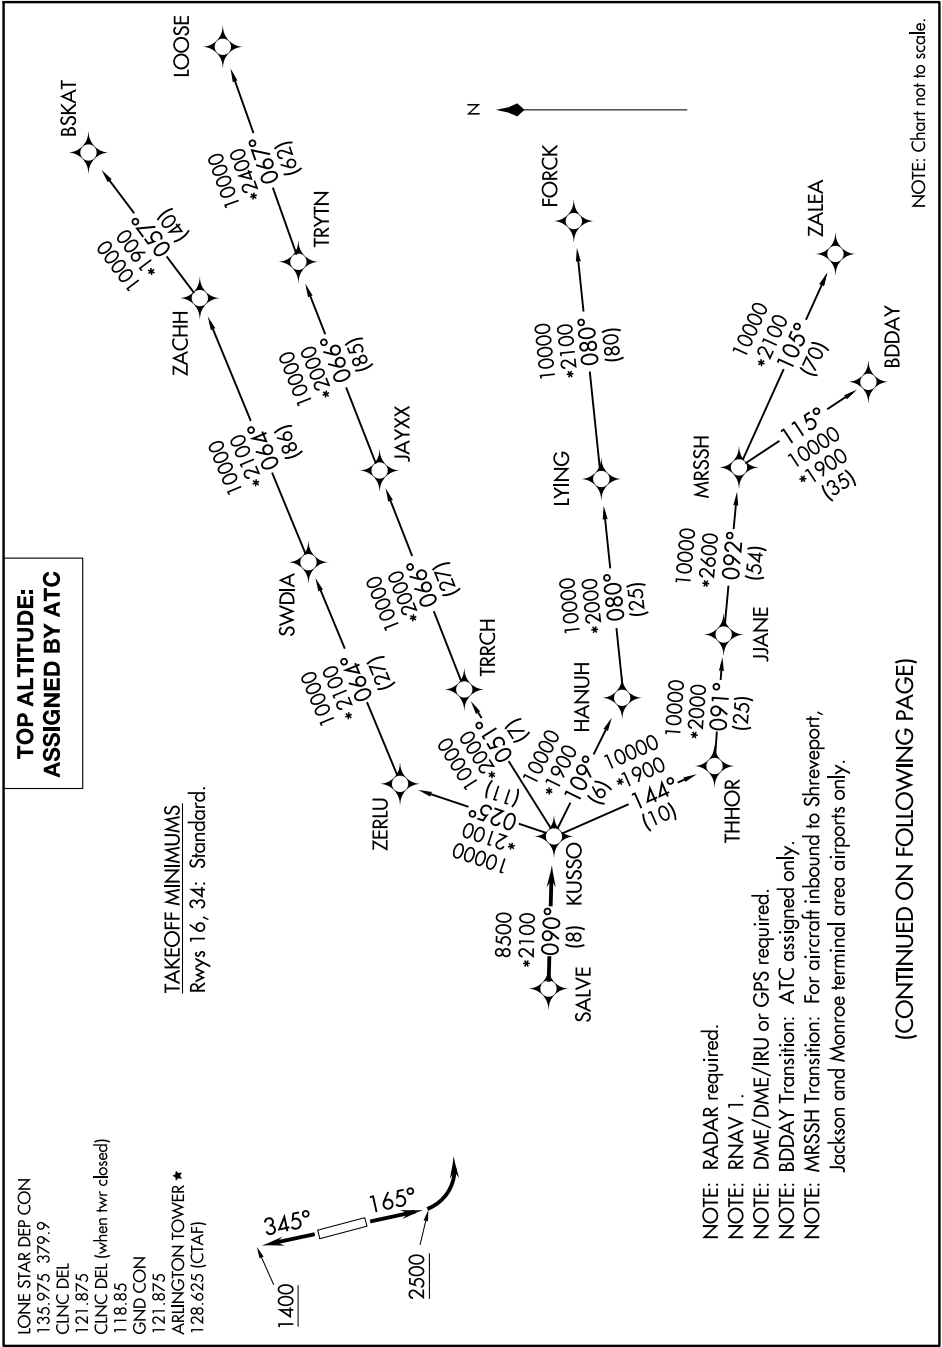

KUSSO ONE DEPARTURE (RNAV)

SC-2, 31 OCT 2024 to 28 NOV 2024

**TOP ALTITUDE:
ASSIGNED BY ATC**

LONE STAR DEP CON
135.975 379.9
CLNC DEL
121.875
CLNC DEL (when hwr closed)
118.85
GND CON
121.875
ARLINGTON TOWER *
128.625 (CTAF)

TAKEOFF MINIMUMS
Rwys 16, 34: Standard.

NOTE: RADAR required.
NOTE: RNAV 1.
NOTE: DME/DME/IRU or GPS required.
NOTE: BDDAY Transition: ATC assigned only.
NOTE: MRSSH Transition: For aircraft inbound to Shreveport, Jackson and Monroe terminal area airports only.

(CONTINUED ON FOLLOWING PAGE)

NOTE: Chart not to scale.

SC-2, 31 OCT 2024 to 28 NOV 2024

KUSSO ONE DEPARTURE (RNAV)