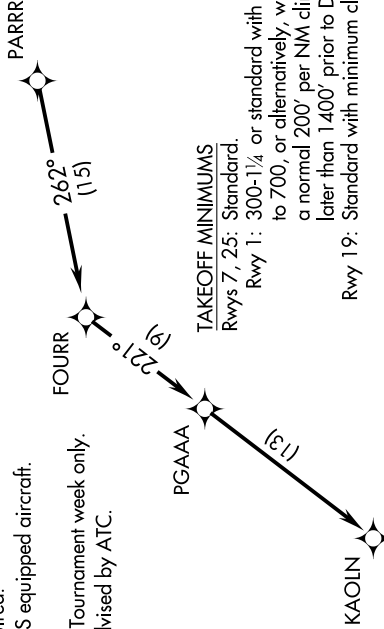

KAOLN SIX DEPARTURE (RNAV)

AIKEN RGNL (AIK)
AIKEN, SOUTH CAROLINA

SE-2, 31 OCT 2024 to 28 NOV 2024

CTAF
122.8
AUGUSTA DEP CON ★
119.15 284.625
CLNC DEL
126.075

- NOTE: DME/DME/IRU or GPS required.
- NOTE: RADAR required for non-GPS equipped aircraft.
- NOTE: RNAV 1.
- NOTE: For use during Masters Golf Tournament week only.
- NOTE: Do not exceed 250K until advised by ATC.

**TOP ALTITUDE:
ASSIGNED BY ATC**

NOTE: Chart not to scale.

DEPARTURE ROUTE DESCRIPTION

TAKEOFF RWYS 1, 7, 19, 25: Climb on assigned heading for RADAR vectors to PARRR, then on depicted route to KAOLN. Thence. . . .

. . . . maintain altitude assigned by ATC. Expect clearance to filed altitude/flight level within 10 minutes after departure.

KAOLN SIX DEPARTURE (RNAV)

(KAOLN6.KAOLN) 28FEB19

AIKEN, SOUTH CAROLINA
AIKEN RGNL (AIK)