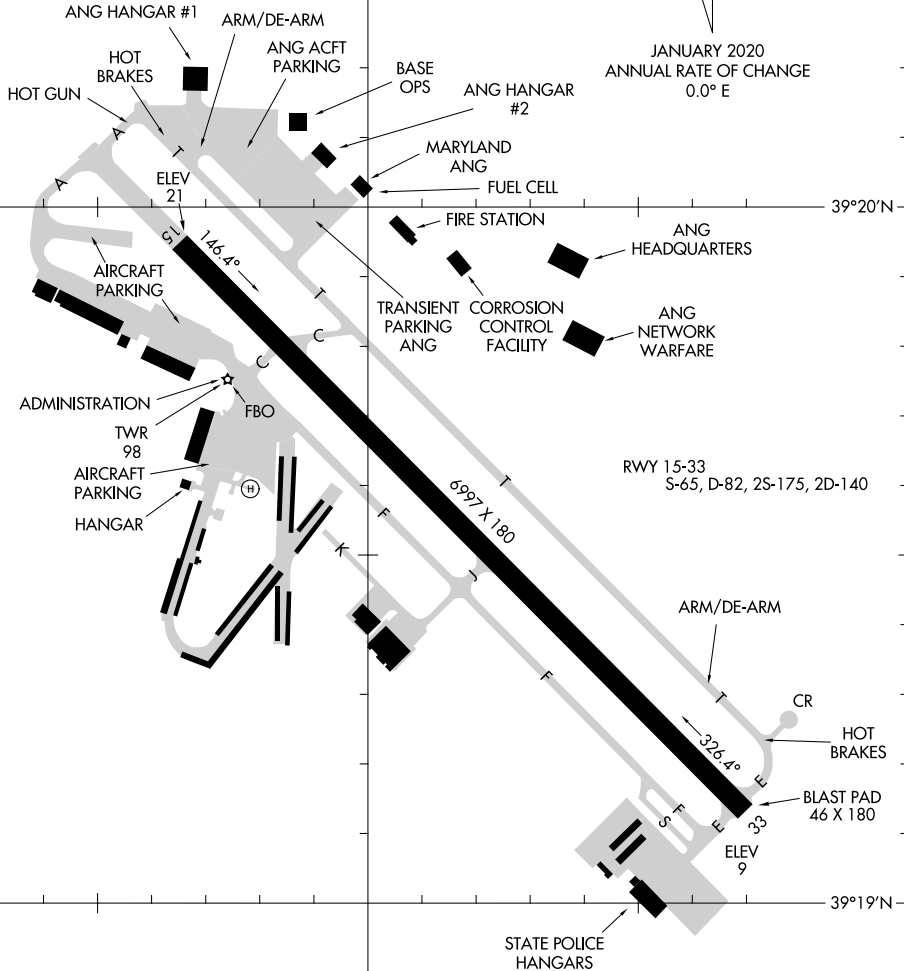

24305

AIRPORT DIAGRAM

AL-5222 (FAA)

MARTIN STATE (MTN)
BALTIMORE, MARYLAND

ATIS
124.925
MARTIN TOWER ★
121.3 254.425
GND CON
121.8 253.4

FIELD
ELEV
22

JANUARY 2020
ANNUAL RATE OF CHANGE
0.0° E

NE-3, 31 OCT 2024 to 28 NOV 2024

NE-3, 31 OCT 2024 to 28 NOV 2024

CAUTION: BE ALERT TO RUNWAY CROSSING CLEARANCES.
READBACK OF ALL RUNWAY HOLDING INSTRUCTIONS IS REQUIRED.

AIRPORT DIAGRAM

24305

BALTIMORE, MARYLAND
MARTIN STATE (MTN)