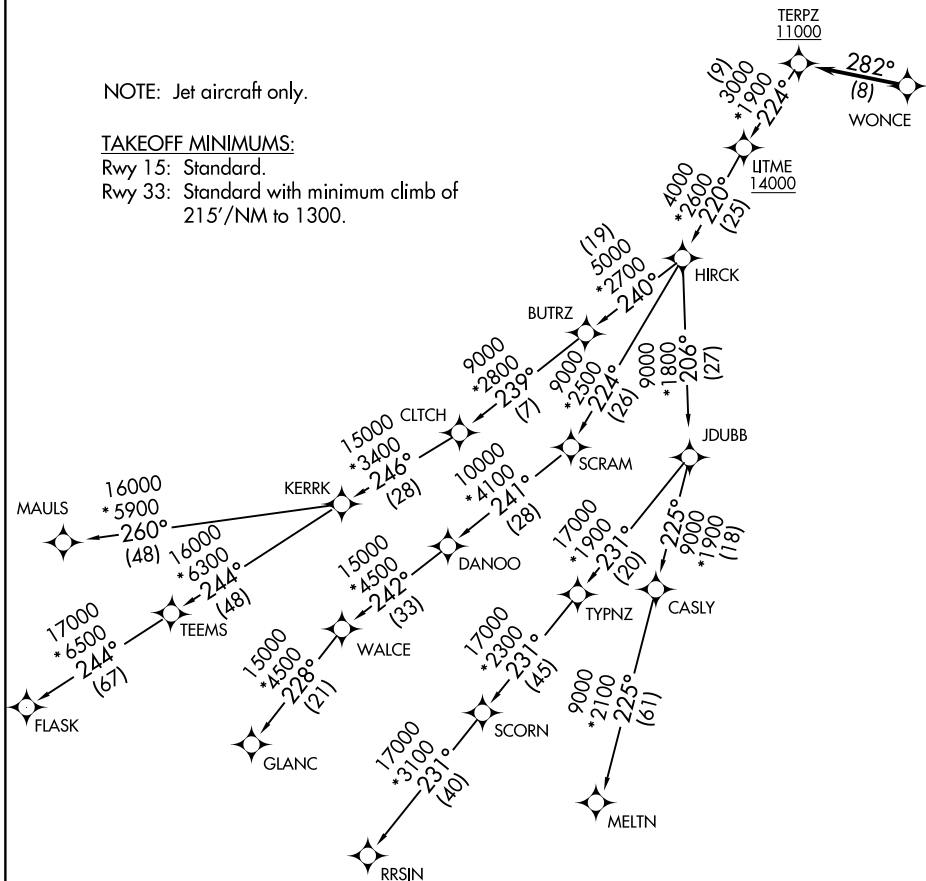

(TERPZ8.TERPZ) 24193

AL-5222 (FAA)

MARTIN STATE (MTN)

TERPZ EIGHT DEPARTURE (RNAV)

BALTIMORE, MARYLAND

POTOMAC DEP CON
 119.7 290.475
 ATIS
 124.925
 GND CON
 121.8 253.4
 MARTIN TOWER ★
 121.3 (CTAF) 254.425
 UNICOM
 122.95

RNAV 1 - DME/DME/IRU or GPS.

RADAR required.

TOP ALTITUDE:
17000

NOTE: Jet aircraft only.

TAKEOFF MINIMUMS:

Rwy 15: Standard.

Rwy 33: Standard with minimum climb of 215'/NM to 1300.

NE-3, 31 OCT 2024 to 28 NOV 2024

NE-3, 31 OCT 2024 to 28 NOV 2024

NOTE: Chart not to scale.

TERPZ EIGHT DEPARTURE (RNAV)

(TERPZ8.TERPZ) 11JUL24

BALTIMORE, MARYLAND
MARTIN STATE (MTN)