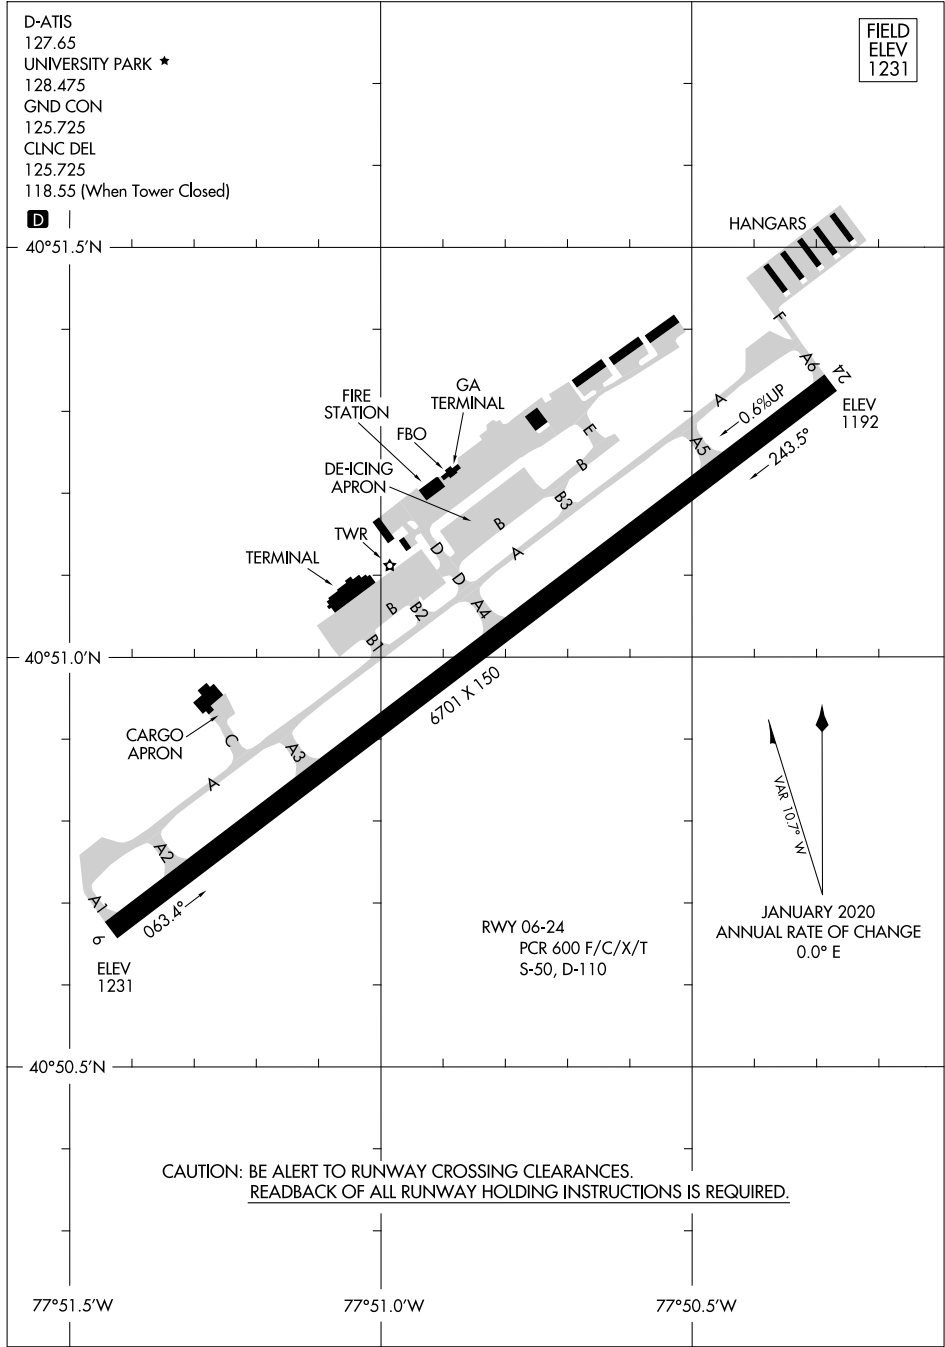

24249

AIRPORT DIAGRAM

AL-5240 (FAA)

STATE COLLEGE RGNL (UNV)
STATE COLLEGE, PENNSYLVANIA

NE-4, 31 OCT 2024 to 28 NOV 2024

NE-4, 31 OCT 2024 to 28 NOV 2024

AIRPORT DIAGRAM

24249