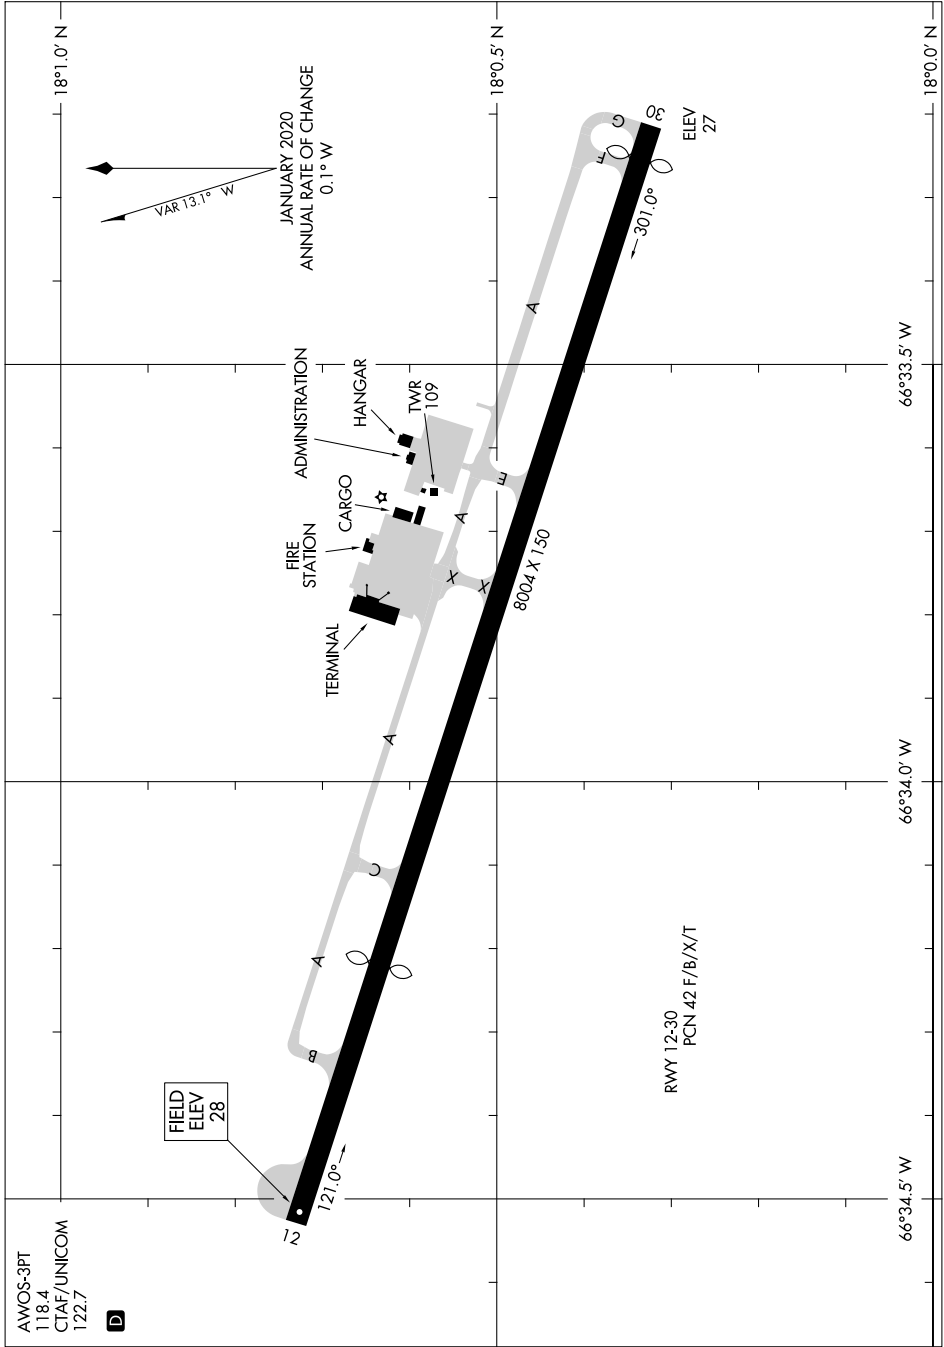

AIRPORT DIAGRAM

AL-5248 (FAA)

MERCEDITA (PSE)(TJPS)
PONCE, PUERTO RICO

SE-3, 31 OCT 2024 to 28 NOV 2024

AIRPORT DIAGRAM

PONCE, PUERTO RICO
MERCEDITA (PSE)(TJPS)