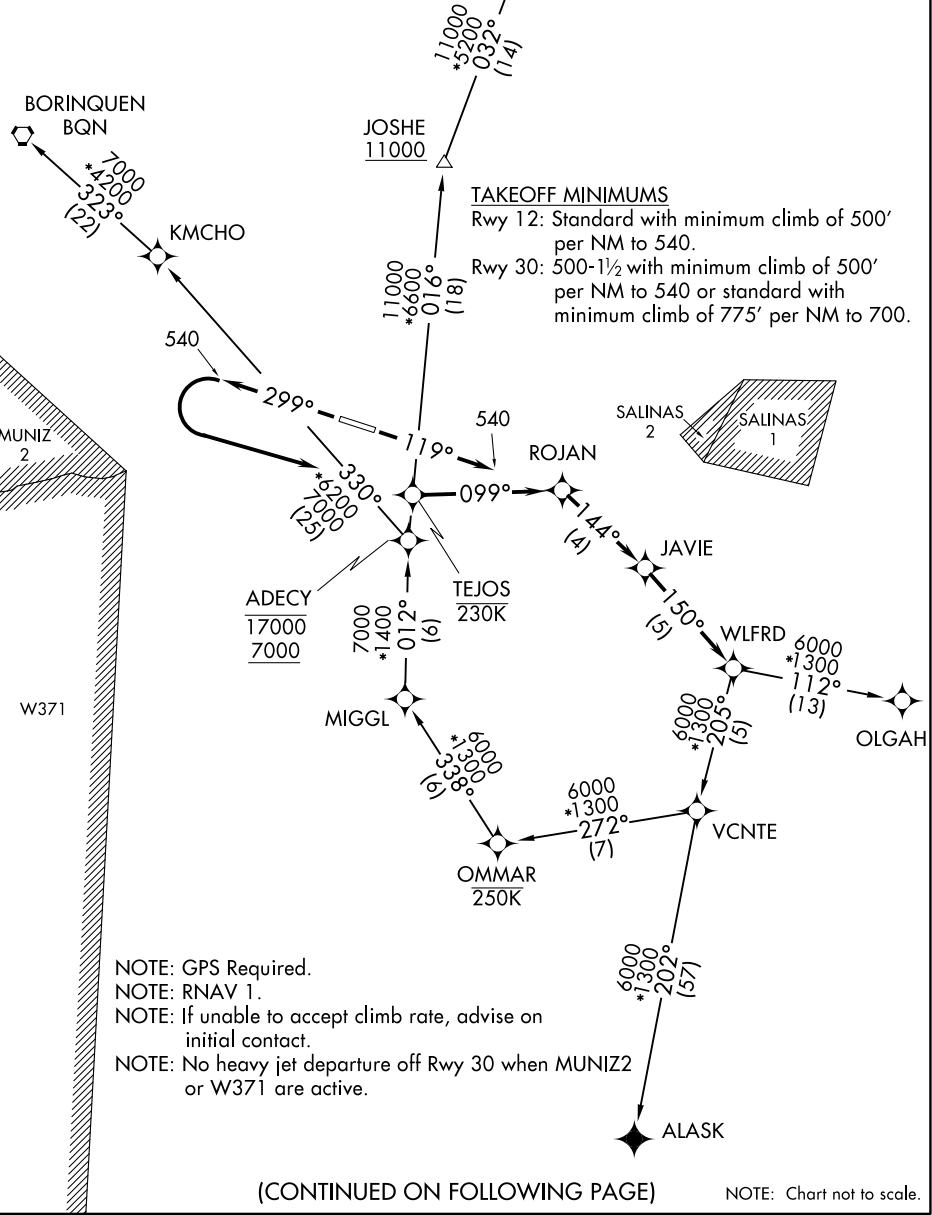

WLFRD TWO DEPARTURE (RNAV)

AL-5248 (FAA)

MERCEDITA (PSE)(TJPS)

PONCE, PUERTO RICO

CLNC DEL
121.9
CTAF
122.7
SAN JUAN CENTER
118.75 269.0

**TOP ALTITUDE:
ASSIGNED BY ATC**

SE-3, 31 OCT 2024 to 28 NOV 2024

SE-3, 31 OCT 2024 to 28 NOV 2024

WLFRD TWO DEPARTURE (RNAV)

PONCE, PUERTO RICO

MERCEDITA (PSE)(TJPS)