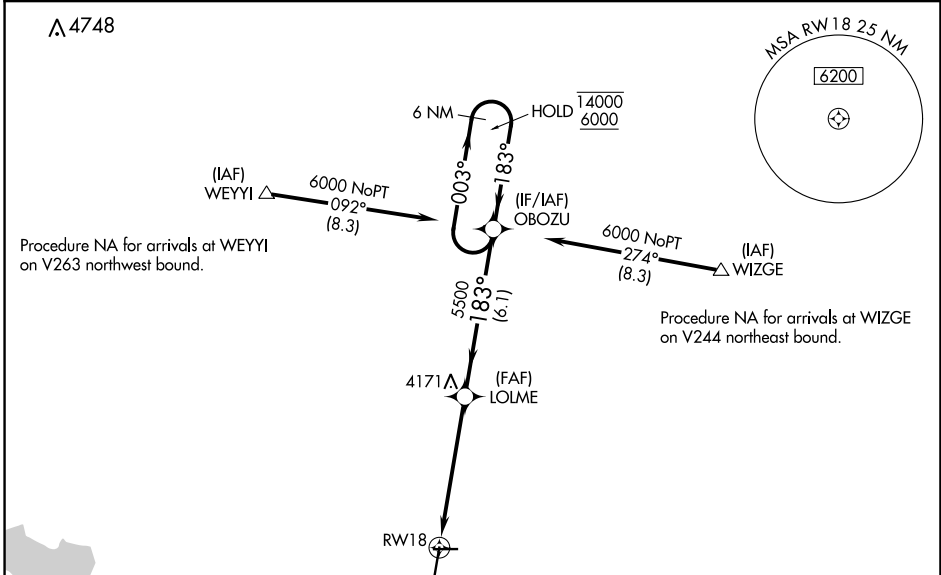

WAAS CH 86613 W18A	APP CRS 183°	Rwy Idg TDZE Apt Elev	6304 3695 3706
--	------------------------	-----------------------------	---

RNAV (GPS) RWY 18

SOUTHEAST COLORADO RGNL (L.A.A)

RNP APCH.	MISSED APPROACH: Climb to 6200 direct IHIYO and hold.
<p>▼ For uncompensated Baro-VNAV systems, LNAV/VNAV NA below -22°C or above 54°C.</p> <p>▲</p>	

ASOS 135.625	DENVER CENTER 133.4 377.175	UNICOM 122.8 (CTAF) 0
------------------------	---------------------------------------	---------------------------------

CATEGORY	A	B	C	D
LPV DA	3945-1 250 (300-1)			
LNAV/VNAV DA	4014-1¼ 319 (400-1¼)			
LNAV MDA	4260-1	565 (600-1)	4260-1½	565 (600-1½)

SW-1, 31 OCT 2024 to 28 NOV 2024

SW-1, 31 OCT 2024 to 28 NOV 2024