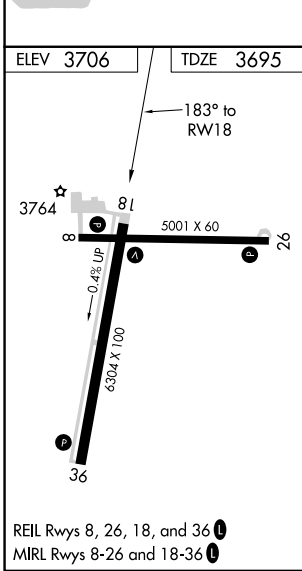

WAAS CH 86613 W18A	APP CRS 183°	Rwy Idg TDZE Apt Elev	6304 3695 3706
--	------------------------	-----------------------------	---

RNAV (GPS) RWY 18

SOUTHEAST COLORADO RGNL (L.A.A)

RNP APCH.	MISSED APPROACH: Climb to 6200 direct IHIYO and hold.
<p>▼ For uncompensated Baro-VNAV systems, LNAV/VNAV NA below -22°C or above 54°C.</p> <p>▲</p>	

ASOS 135.625	DENVER CENTER 133.4 377.175	UNICOM 122.8 (CTAF) 0
------------------------	---------------------------------------	---------------------------------

CATEGORY	A	B	C	D
LPV DA	3945-1 250 (300-1)			
LNAV/VNAV DA	4014-1¼ 319 (400-1¼)			
LNAV MDA	4260-1	565 (600-1)	4260-1½	565 (600-1½)