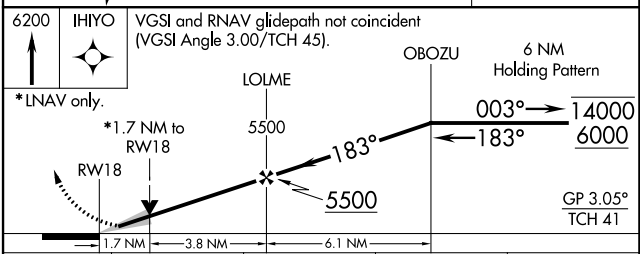

WAAS CH 86613 W18A	APP CRS 183°	Rwy Idg TDZE Apt Elev	6304 3695 3706
--	------------------------	-----------------------------	---

RNAV (GPS) RWY 18

SOUTHEAST COLORADO RGNL (L.A.A)

RNP APCH.	MISSED APPROACH: Climb to 6200 direct IHIYO and hold.
<p>▼ For uncompensated Baro-VNAV systems, LNAV/VNAV NA below -22°C or above 54°C.</p> <p>▲</p>	

ASOS 135.625	DENVER CENTER 133.4 377.175	UNICOM 122.8 (CTAF) 0
------------------------	---------------------------------------	---------------------------------

CATEGORY	A	B	C	D
LPV DA	3945-1 250 (300-1)			
LNAV/VNAV DA	4014-1¼ 319 (400-1¼)			
LNAV MDA	4260-1	565 (600-1)	4260-1½	565 (600-1½)