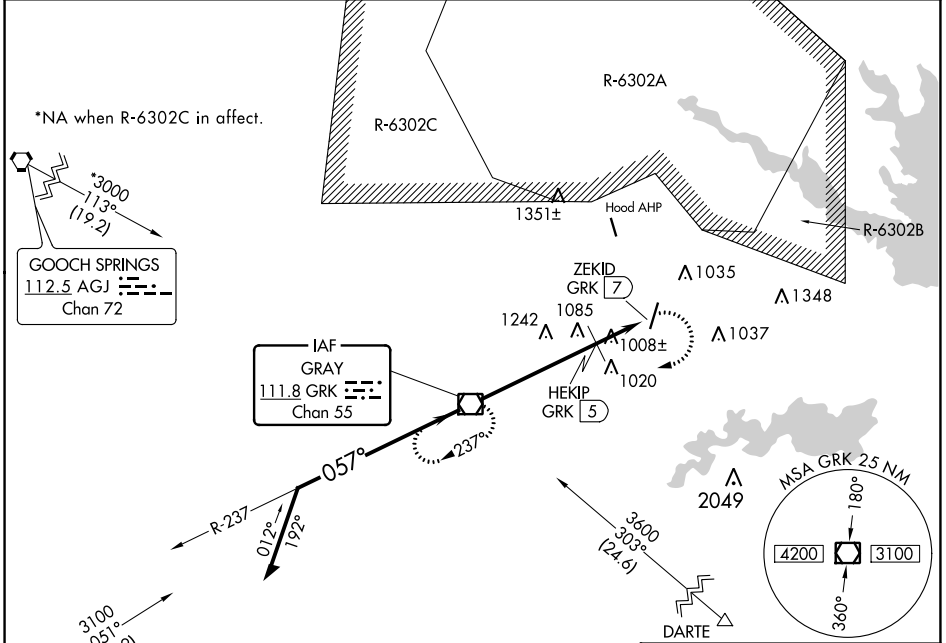

VOR/DME GRK 111.8 Chan 55	APP CRS 057°	Rwy Idg TDZE Apt Elev 848	N/A N/A 848
---	------------------------	--	--------------------------

VOR-A
SKYLARK FLD (IL.E)

NA Circling Rwy 19 NA at night.
When local altimeter setting not received, use Robert Gray AAF allimeter setting and increase all MDA 60 feet.

MISSED APPROACH: Climbing right turn to 3000 direct GRK VOR/DME and hold.

AWOS-3PT 128.575	GRAY APP CON 120.075 323.15	CLNC DEL 121.7	UNICOM 122.7 (CTAF) D
----------------------------	---------------------------------------	--------------------------	--

ELEV 848 **D**

REIL Rws 1 and 19
MIRL Rwy 1-19 **D**

FAF to MAP 7 NM					
Knots	60	90	120	150	180
Min:Sec	7:00	4:40	3:30	2:48	2:20

HEKIP GRK 5	ZEKID GRK 7	3000 GRK
5 NM	2 NM	

HEKIP FIX MINIMUMS (DME REQUIRED)			
CIRCLING	A 1620-1 772 (800-1)	B 1620-1¼ 772 (800-1¼)	C 1620-2¼ 772 (800-2¼)
CIRCLING	A 1320-1 472 (500-1)	B 1360-1 512 (600-1)	C 1440-1½ 592 (600-1½)

SC-3, 31 OCT 2024 to 28 NOV 2024

SC-3, 31 OCT 2024 to 28 NOV 2024