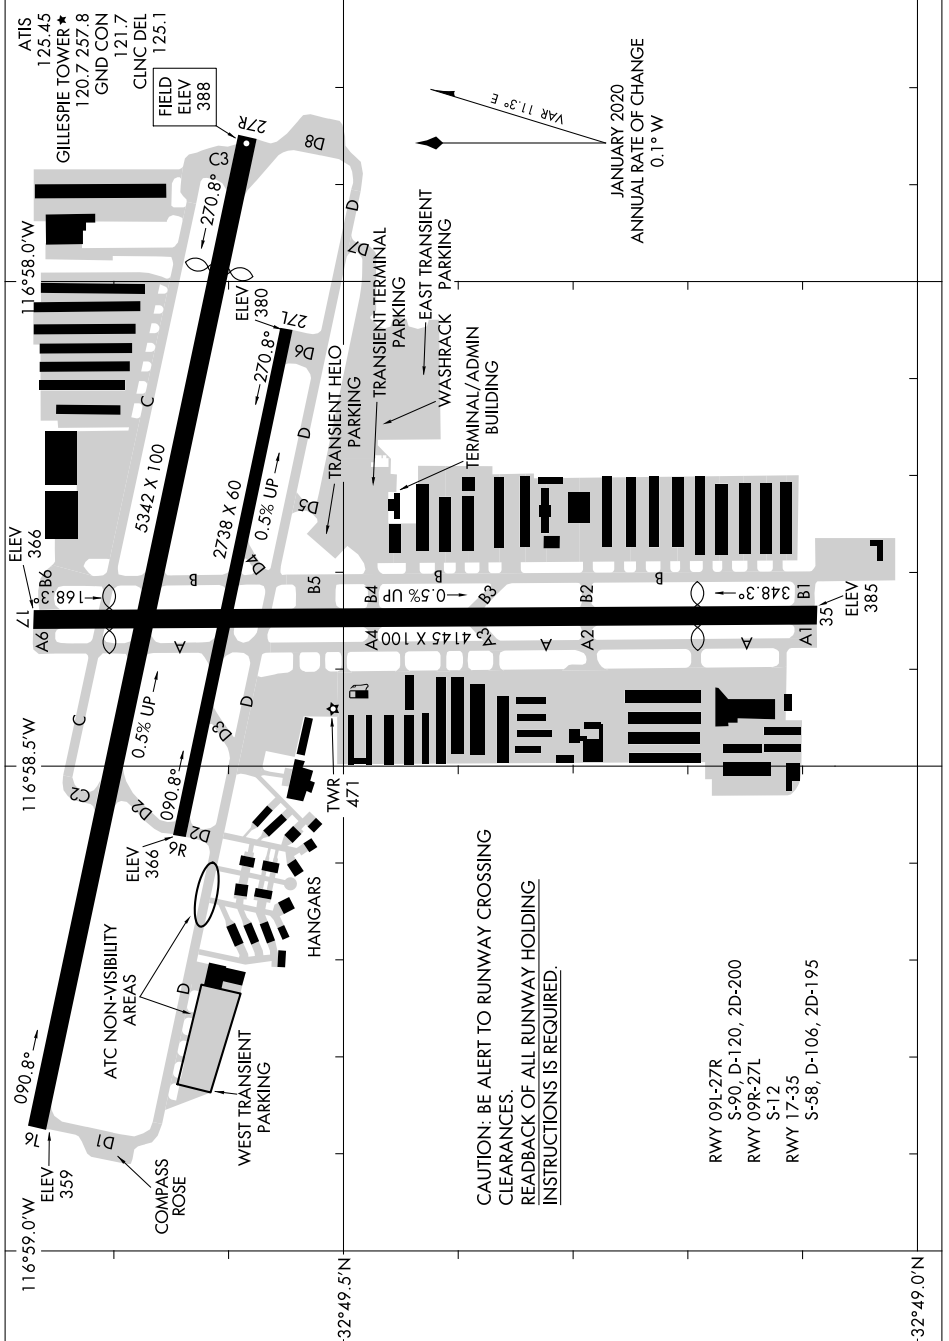

AIRPORT DIAGRAM

AL-5402 (FAA)

GILLESPIE FLD (S/E)E
SAN DIEGO/EL CAJON, CALIFORNIA

SW-3, 31 OCT 2024 to 28 NOV 2024

SW-3, 31 OCT 2024 to 28 NOV 2024

AIRPORT DIAGRAM

SAN DIEGO/EL CAJON, CALIFORNIA
GILLESPIE FLD (S/E)E