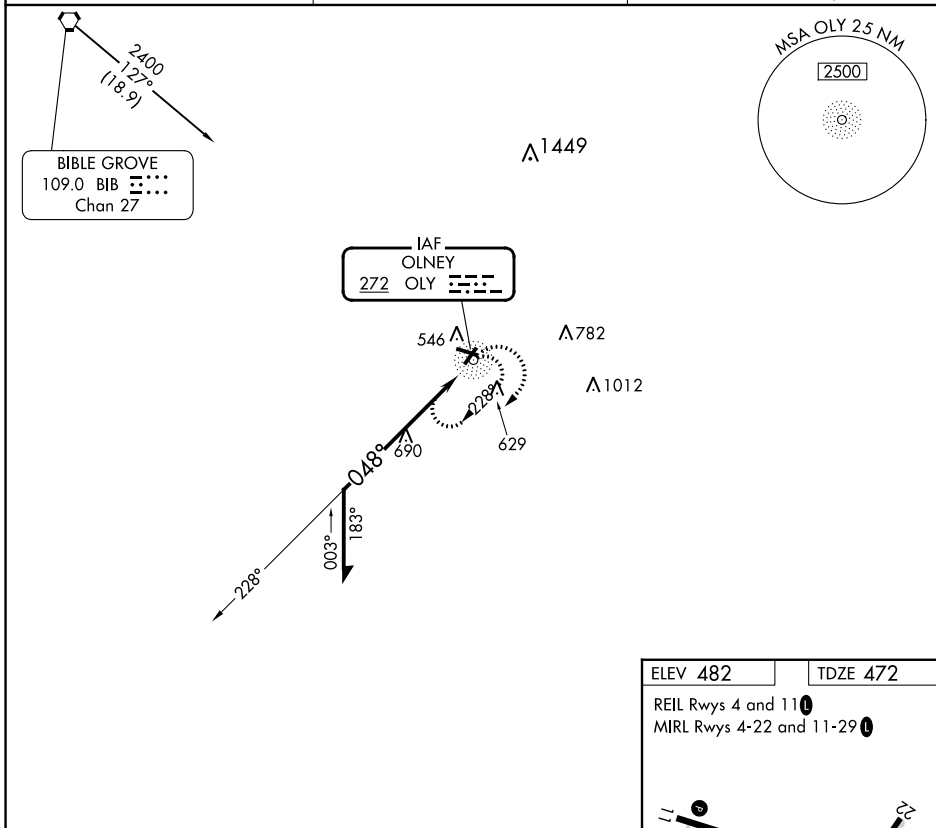

NDB OLY 272	APP CRS 048°	Rwy Idg TDZE Apt Elev	3598 472 482
-----------------------	------------------------	-----------------------------	---

NDB RWY 4

OLNEY-NOBLE (OLY)

⚠ Rwy 4 helicopter visibility reduction below 3/4 SM NA. When local altimeter setting not received, use Evansville Rgnl altimeter setting and increase all MDA 140 feet and increase S-4 Cat C and D and Circling Cat C visibility 3/8 mile and Circling Cat D visibility 1/2 mile.

MISSED APPROACH: Climbing right turn to 2400 in OLY NDB holding pattern.

AWOS-3 119.275	KANSAS CITY CENTER 124.3 269.15	UNICOM 123.0 (CTAF) 0
--------------------------	---	---------------------------------

CATEGORY	A	B	C	D
S-4	1040-1	568 (600-1)	1040-1 5/8	568 (600-1 1/8)
C CIRCLING	1040-1	558 (600-1)	1040-1 5/8 558 (600-1 1/8)	1180-2 1/4 698 (700-2 1/4)