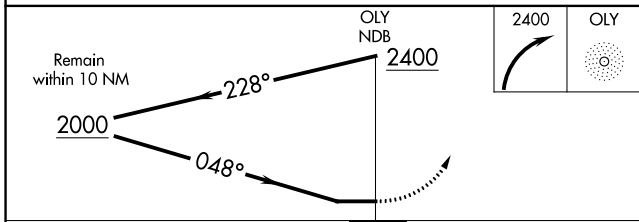

NDB OLY 272	APP CRS 048°	Rwy Idg TDZE Apt Elev	3598 472 482
-----------------------	------------------------	-----------------------------	---

NDB RWY 4

OLNEY-NOBLE (OLY)

⚠ Rwy 4 helicopter visibility reduction below 3/4 SM NA. When local altimeter setting not received, use Evansville Rgnl altimeter setting and increase all MDA 140 feet and increase S-4 Cat C and D and Circling Cat C visibility 3/8 mile and Circling Cat D visibility 1/2 mile.

MISSED APPROACH: Climbing right turn to 2400 in OLY NDB holding pattern.

AWOS-3 119.275	KANSAS CITY CENTER 124.3 269.15	UNICOM 123.0 (CTAF) 0
--------------------------	---	---------------------------------

CATEGORY	A	B	C	D
S-4	1040-1	568 (600-1)	1040-1 5/8	568 (600-1 1/8)
C CIRCLING	1040-1	558 (600-1)	1040-1 5/8 558 (600-1 1/8)	1180-2 1/4 698 (700-2 1/4)