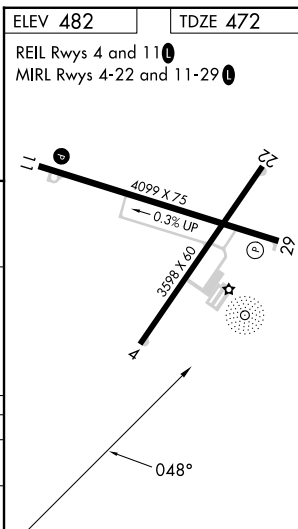

NDB OLY 272	APP CRS 048°	Rwy Idg TDZE Apt Elev	3598 472 482
-----------------------	------------------------	-----------------------------	---

NDB RWY 4

OLNEY-NOBLE (OLY)

⚠ Rwy 4 helicopter visibility reduction below 3/4 SM NA. When local altimeter setting not received, use Evansville Rgnl altimeter setting and increase all MDA 140 feet and increase S-4 Cat C and D and Circling Cat C visibility 3/8 mile and Circling Cat D visibility 1/2 mile.

MISSED APPROACH: Climbing right turn to 2400 in OLY NDB holding pattern.

AWOS-3 119.275	KANSAS CITY CENTER 124.3 269.15	UNICOM 123.0 (CTAF) 0
--------------------------	---	---------------------------------

CATEGORY	A	B	C	D
S-4	1040-1	568 (600-1)	1040-1 5/8	568 (600-1 1/8)
C CIRCLING	1040-1	558 (600-1)	1040-1 5/8 558 (600-1 1/8)	1180-2 1/4 698 (700-2 1/4)