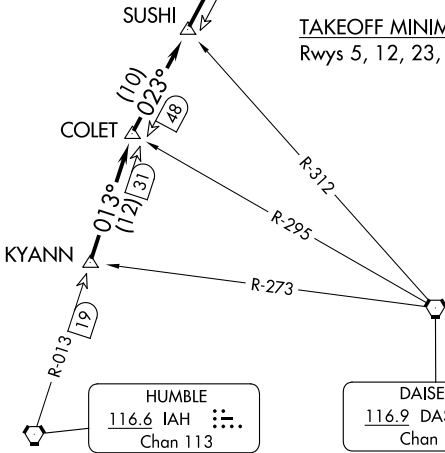

(LFK3.LFK) 24137

AL-5433 (FAA)

LA PORTE MUNI (T41)
LA PORTE, TEXAS

LUFKIN THREE DEPARTURE

CLNC DEL
125.6
CTAF
122.7
HOUSTON DEP CON
134.45 284.0

**TOP ALTITUDE:
ASSIGNED BY ATC**

LITTLE ROCK
113.9 LIT
Chan 86

NOTE: RADAR and DME required.
NOTE: For aircraft destined LIT or
overflying LIT or PXV.

LUFKIN
112.1 LFK
Chan 58

TAKEOFF MINIMUMS
Rwys 5, 12, 23, 30: Standard.

SC-5, 31 OCT 2024 to 28 NOV 2024

SC-5, 31 OCT 2024 to 28 NOV 2024

NOTE: Chart not to scale.

(CONTINUED ON FOLLOWING PAGE)

LUFKIN THREE DEPARTURE
(LFK3.LFK) 07OCT21

LA PORTE, TEXAS
LA PORTE MUNI (T41)