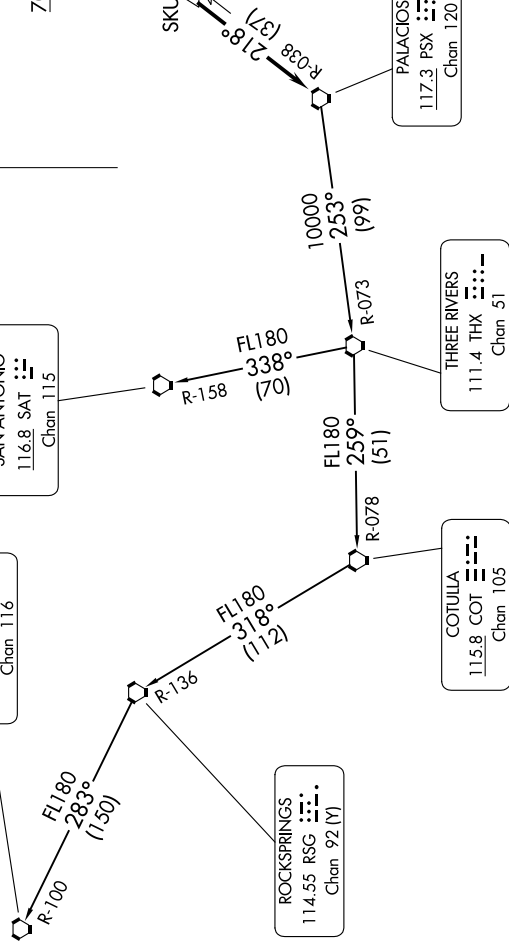

PALACIOS THREE DEPARTURE

TOP ALTITUDE:
ASSIGNED BY ATC

RADAR and DME required.

SC-5, 31 OCT 2024 to 28 NOV 2024

CINC DEL

125.6
CTAF
122.7
HOUSTON DEP CON
134.45 284.0

116.9 FST
Chan 116

FORT STOCKTON
116.9 FST
Chan 116

SAN ANTONIO
116.8 SAT
Chan 115

ROCKSPRINGS
114.55 RSG
Chan 92 (Y)

COTUILA
115.8 COT
Chan 105

THREE RIVERS
111.4 THX
Chan 51

PALACIOS
117.3 PSX
Chan 120

TAKEOFF MINIMUMS
Rwys 5, 12, 23, 30: Standard.

(CONTINUED ON FOLLOWING PAGE)

SC-5, 31 OCT 2024 to 28 NOV 2024

NOTE: Chart not to scale.

PALACIOS THREE DEPARTURE