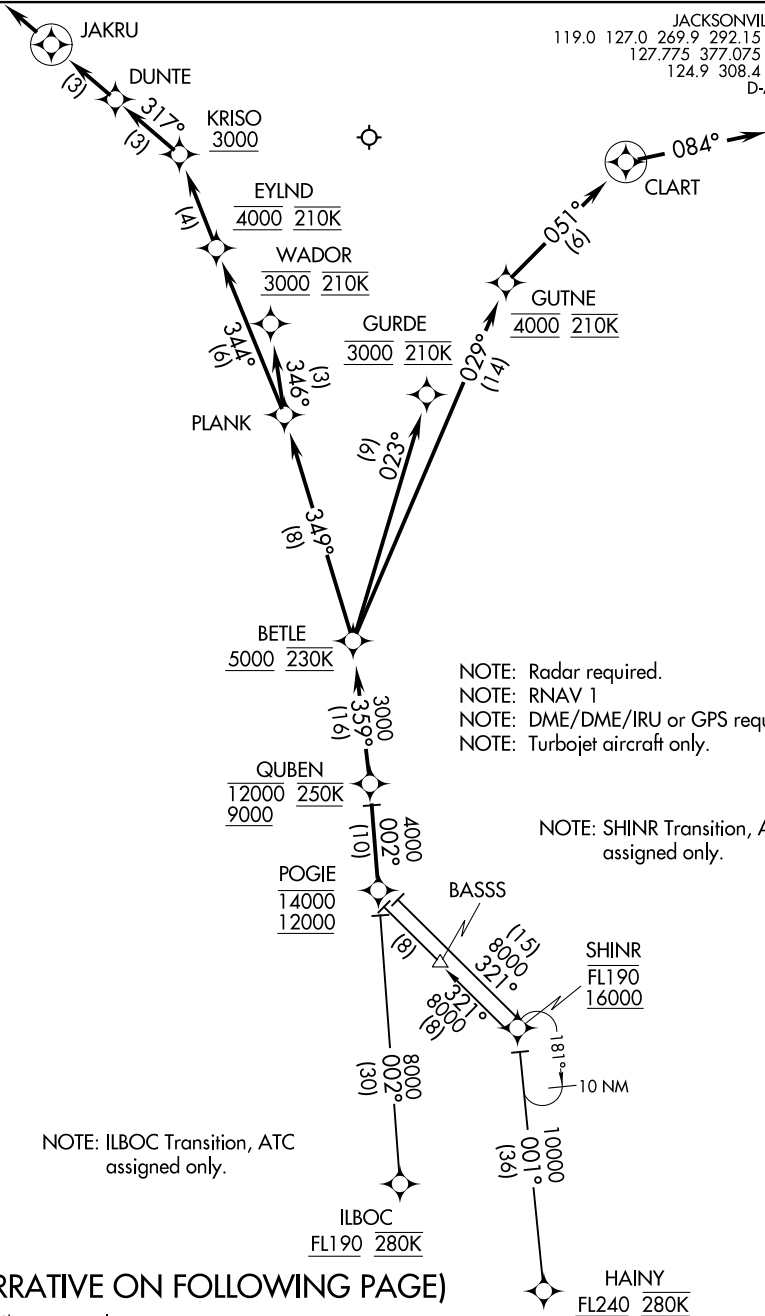

(QUBEN.QUBEN1) 18088

AL-5570 (FAA)

JACKSONVILLE INTL (JAX)
JACKSONVILLE, FLORIDA

QUBEN ONE ARRIVAL (RNAV)

JACKSONVILLE APP CON
119.0 127.0 269.9 292.15 (270°-090°)
127.775 377.075 (181°-269°)
124.9 308.4 (091°-180°)
D-ATIS 125.85

NOTE: Radar required.
NOTE: RNAV 1
NOTE: DME/DME/IRU or GPS required.
NOTE: Turbojet aircraft only.

NOTE: SHINR Transition, ATC assigned only.

NOTE: ILBOC Transition, ATC assigned only.

(NARRATIVE ON FOLLOWING PAGE)

NOTE: Chart not to scale.

SE-3, 31 OCT 2024 to 28 NOV 2024

SE-3, 31 OCT 2024 to 28 NOV 2024

QUBEN ONE ARRIVAL (RNAV)

(QUBEN.QUBEN1) 17OCT13

JACKSONVILLE, FLORIDA
JACKSONVILLE INTL (JAX)