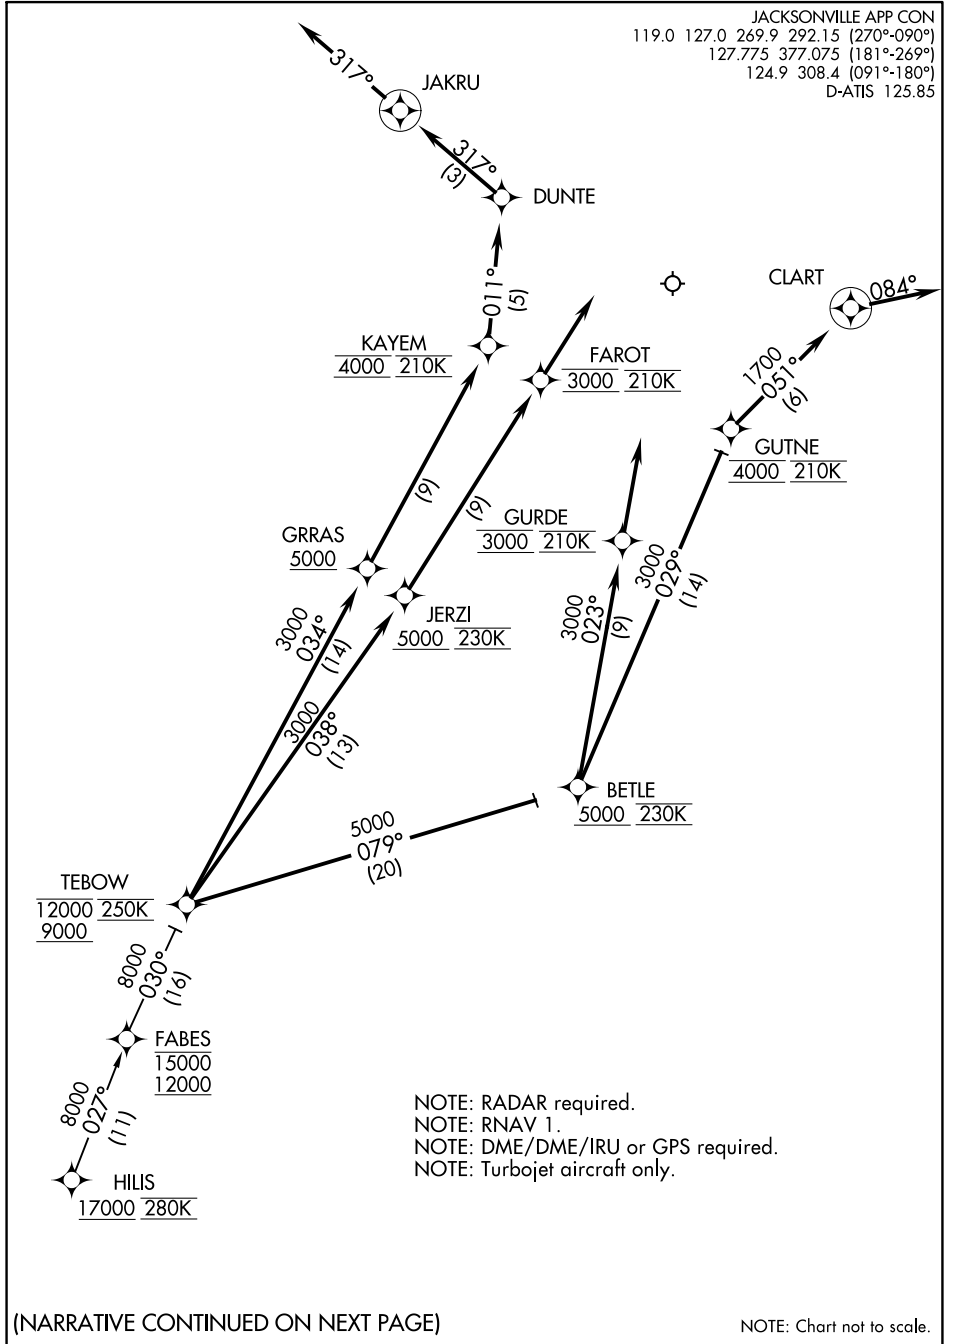

(TEBOW.TEBOW1) 18088

AL-5570 (FAA)

JACKSONVILLE INTL (JAX)

TEBOW ONE ARRIVAL (RNAV)

JACKSONVILLE, FLORIDA

JACKSONVILLE APP CON
 119.0 127.0 269.9 292.15 (270°-090°)
 127.775 377.075 (181°-269°)
 124.9 308.4 (091°-180°)
 D-ATIS 125.85

NOTE: RADAR required.
 NOTE: RNAV 1.
 NOTE: DME/DME/IRU or GPS required.
 NOTE: Turbojet aircraft only.

(NARRATIVE CONTINUED ON NEXT PAGE)

NOTE: Chart not to scale.

TEBOW ONE ARRIVAL (RNAV)

(TEBOW.TEBOW1) 13NOV14

JACKSONVILLE, FLORIDA
JACKSONVILLE INTL (JAX)

SE-3, 31 OCT 2024 to 28 NOV 2024

SE-3, 31 OCT 2024 to 28 NOV 2024