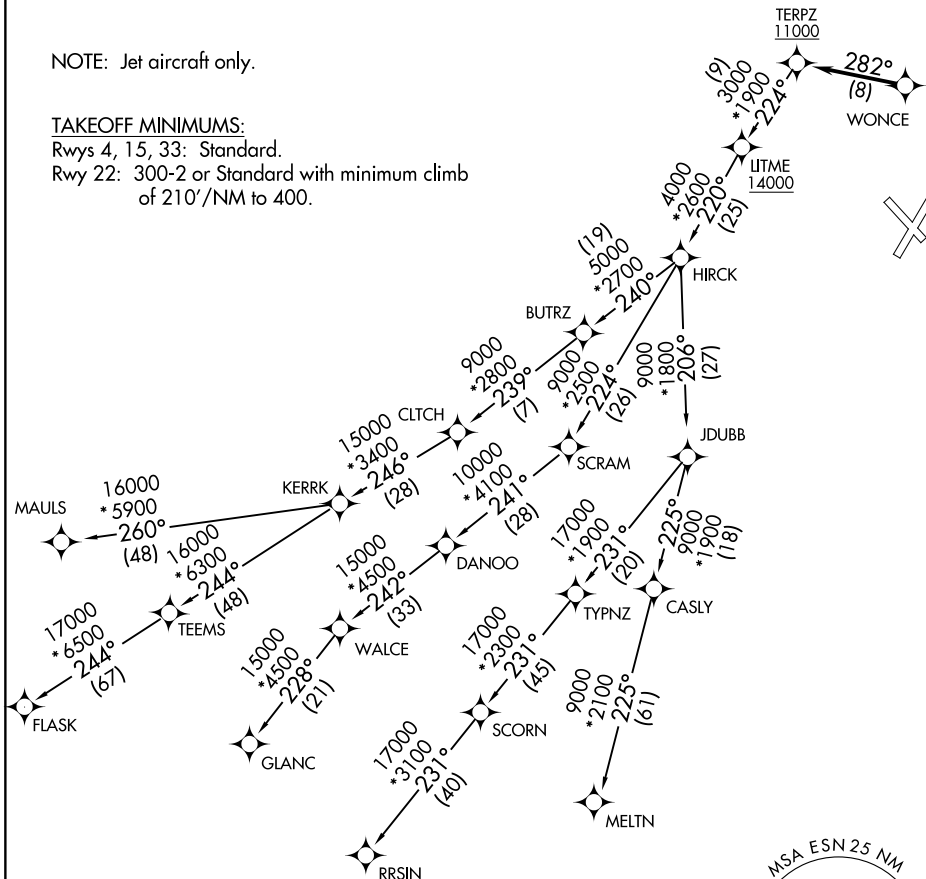

(TERPZ8.TERPZ) 24193

AL-5596 (FAA)

EASTON/NEWNAM FLD (ESN)

RADAR required.

**TOP ALTITUDE:**  
**17000**

NOTE: Jet aircraft only.

### TAKEOFF MINIMUMS:

Rwys 4, 15, 33: Standard.

Rwy 22: 300-2 or Standard with minimum climb of 210'/NM to 400.

NE-3, 31 OCT 2024 to 28 NOV 2024

NE-3, 31 OCT 2024 to 28 NOV 2024

NOTE: Chart not to scale.

# TERPZ EIGHT DEPARTURE (RNAV)

(TERPZ8.TERPZ) 11JUL24

EASTON, MARYLAND

EASTON/NEWNAM FLD (ESN)