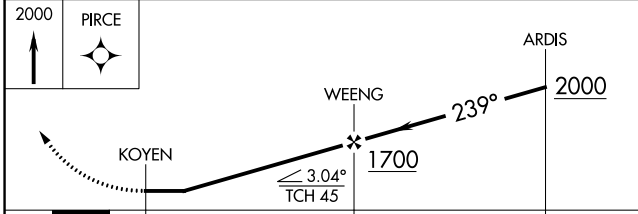

NE-2, 31 OCT 2024 to 28 NOV 2024

NE-2, 31 OCT 2024 to 28 NOV 2024