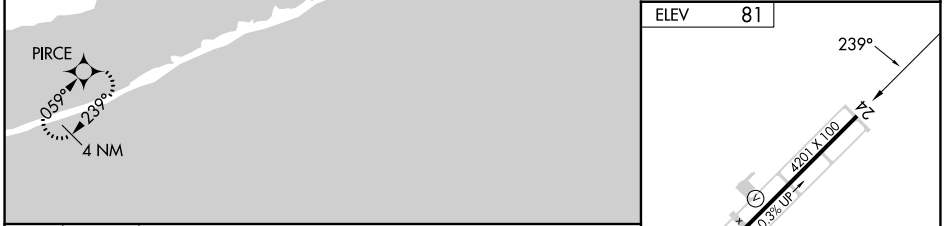

APP CRS 239°	Rwy Idg TDZE Apt Elev	N/A N/A 81
------------------------	-----------------------------	---------------------------------------

RNAV (GPS)-A

BROOKHAVEN (HWV)

RNP APCH - GPS.

▼ When local altimeter setting not received, use Long Island MacArthur altimeter setting and increase all MDAs 40 feet. Rwy 15 and 33 helicopter visibility reduction below 1 SM NA. Circling Rwy 15, 33 NA at night.

▲ MISSED APPROACH: Climb to 2000 direct PIRCE and hold.

ASOS 119.625	NEW YORK APP CON 120.05 343.75	CLNC DEL 133.2	UNICOM 122.8 (CTAF) 0
------------------------	--	--------------------------	---------------------------------

NE-2, 31 OCT 2024 to 28 NOV 2024

NE-2, 31 OCT 2024 to 28 NOV 2024

CATEGORY	A	B	C	D
C CIRCLING	560-1	479 (500-1)	NA	