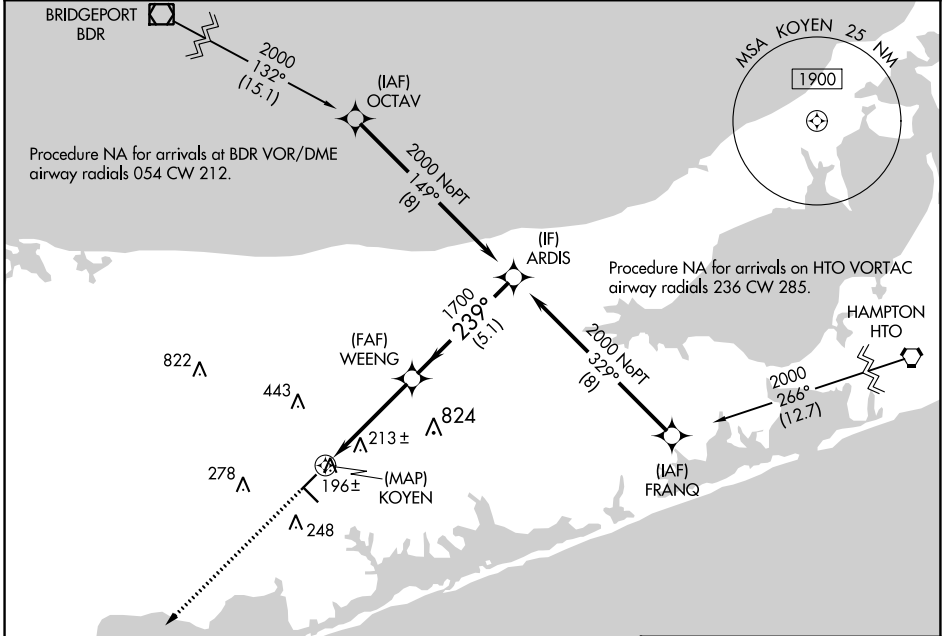

APP CRS 239°	Rwy Idg TDZE Apt Elev	N/A N/A 81
------------------------	-----------------------------	---------------------------------------

RNAV (GPS)-A

BROOKHAVEN (HWV)

RNP APCH - GPS.

▼ When local altimeter setting not received, use Long Island MacArthur altimeter setting and increase all MDAs 40 feet. Rwy 15 and 33 helicopter visibility reduction below 1 SM NA. Circling Rwy 15, 33 NA at night.

▲ MISSED APPROACH: Climb to 2000 direct PIRCE and hold.

ASOS 119.625	NEW YORK APP CON 120.05 343.75	CLNC DEL 133.2	UNICOM 122.8 (CTAF) 0
------------------------	--	--------------------------	---------------------------------

NE-2, 31 OCT 2024 to 28 NOV 2024

NE-2, 31 OCT 2024 to 28 NOV 2024

CATEGORY	A	B	C	D
C CIRCLING	560-1	479 (500-1)	NA	