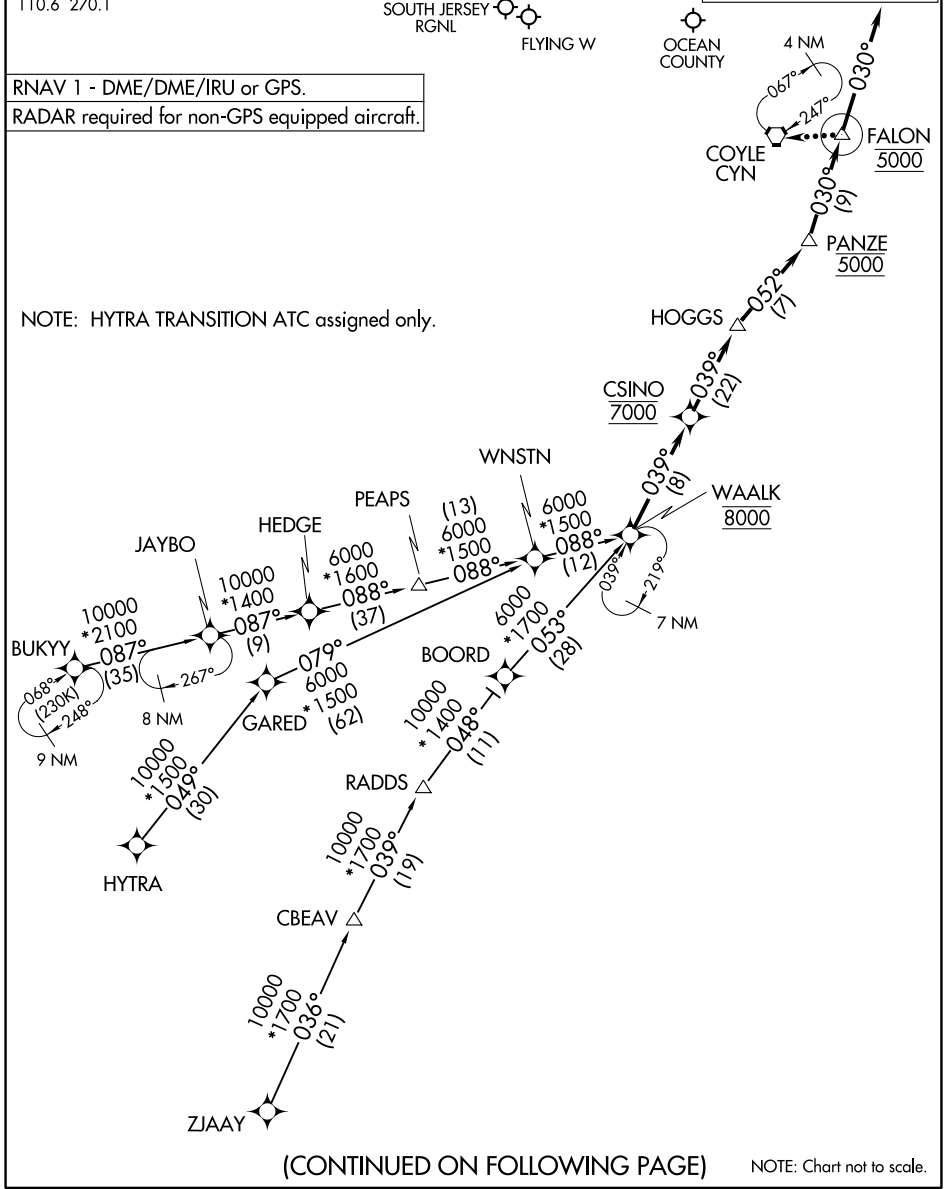

WAALK TWO ARRIVAL (RNAV)

TOMS RIVER, NEW JERSEY

ATLANTIC CITY APP CON
 124.6 327.125
 MC GUIRE APP CON
 126.475 363.8
 KNEL ATIS
 276.525
 KWRI ATIS
 110.6 270.1

RNAV 1 - DME/DME/IRU or GPS.
 RADAR required for non-GPS equipped aircraft.

NOTE: HYTRA TRANSITION ATC assigned only.

(CONTINUED ON FOLLOWING PAGE)

NOTE: Chart not to scale.

NE-2, 31 OCT 2024 to 28 NOV 2024

NE-2, 31 OCT 2024 to 28 NOV 2024

WAALK TWO ARRIVAL (RNAV)

TOMS RIVER, NEW JERSEY