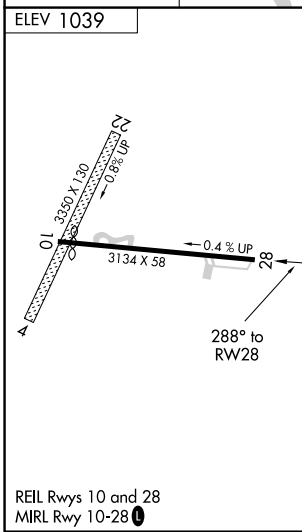

APP CRS 288°	Rwy Idg TDZE Apt Elev	N/A N/A 1039

RNAV (GPS)-B

SKANEATELES AERO DROME (6B9)

RNP APCH - GPS.	MISSED APPROACH: Climb to 3500 direct ELIBE and hold.
▼ Circling NA to Rwys 4 and 22. Circling to Rwy 28 NA at night. ▲ Rwy 28 helicopter visibility reduction below 1 SM NA.	

AWOS-3P 120.125	SYRACUSE APP CON 126.125 269.125	UNICOM 122.8 (CTAF) 0

CATEGORY	A	B	C	D
C CIRCLING	1720-1	681 (700-1)	1780-2¼ 741 (800-2¼)	NA

NE-2, 31 OCT 2024 to 28 NOV 2024

NE-2, 31 OCT 2024 to 28 NOV 2024