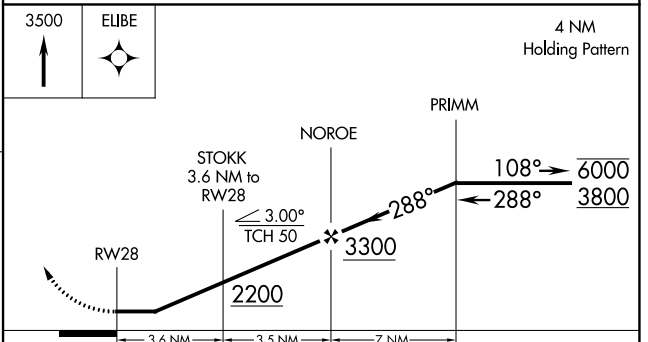

APP CRS 288°	Rwy Idg TDZE Apt Elev	N/A N/A 1039
------------------------	-----------------------------	---

RNAV (GPS)-B

SKANEATELES AERO DROME (6B9)

RNP APCH - GPS.	MISSED APPROACH: Climb to 3500 direct ELIBE and hold.
<p>▼ Circling NA to Rwys 4 and 22. Circling to Rwy 28 NA at night.</p> <p>▲ Rwy 28 helicopter visibility reduction below 1 SM NA.</p>	

AWOS-3P 120.125	SYRACUSE APP CON 126.125 269.125	UNICOM 122.8 (CTAF) 0
---------------------------	--	--

CATEGORY	A	B	C	D
C CIRCLING	1720-1	681 (700-1)	1780-2¼ 741 (800-2¼)	NA

NE-2, 31 OCT 2024 to 28 NOV 2024