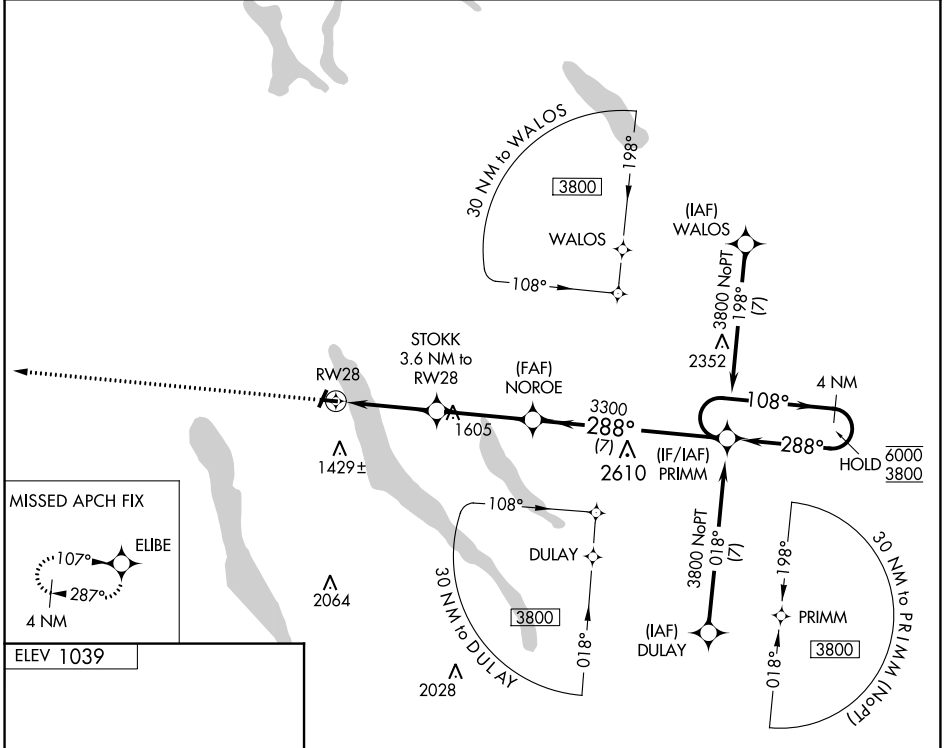

APP CRS 288°	Rwy Idg TDZE Apt Elev	N/A N/A 1039
------------------------	-----------------------------	---

RNAV (GPS)-B

SKANEATELES AERO DROME (6B9)

RNP APCH - GPS.	MISSED APPROACH: Climb to 3500 direct ELIBE and hold.
<p>▼ Circling NA to Rwys 4 and 22. Circling to Rwy 28 NA at night.</p> <p>▲ Rwy 28 helicopter visibility reduction below 1 SM NA.</p>	

AWOS-3P 120.125	SYRACUSE APP CON 126.125 269.125	UNICOM 122.8 (CTAF) 0
---------------------------	--	--

CATEGORY	A	B	C	D
C CIRCLING	1720-1	681 (700-1)	1780-2¼ 741 (800-2¼)	NA

NE-2, 31 OCT 2024 to 28 NOV 2024

NE-2, 31 OCT 2024 to 28 NOV 2024