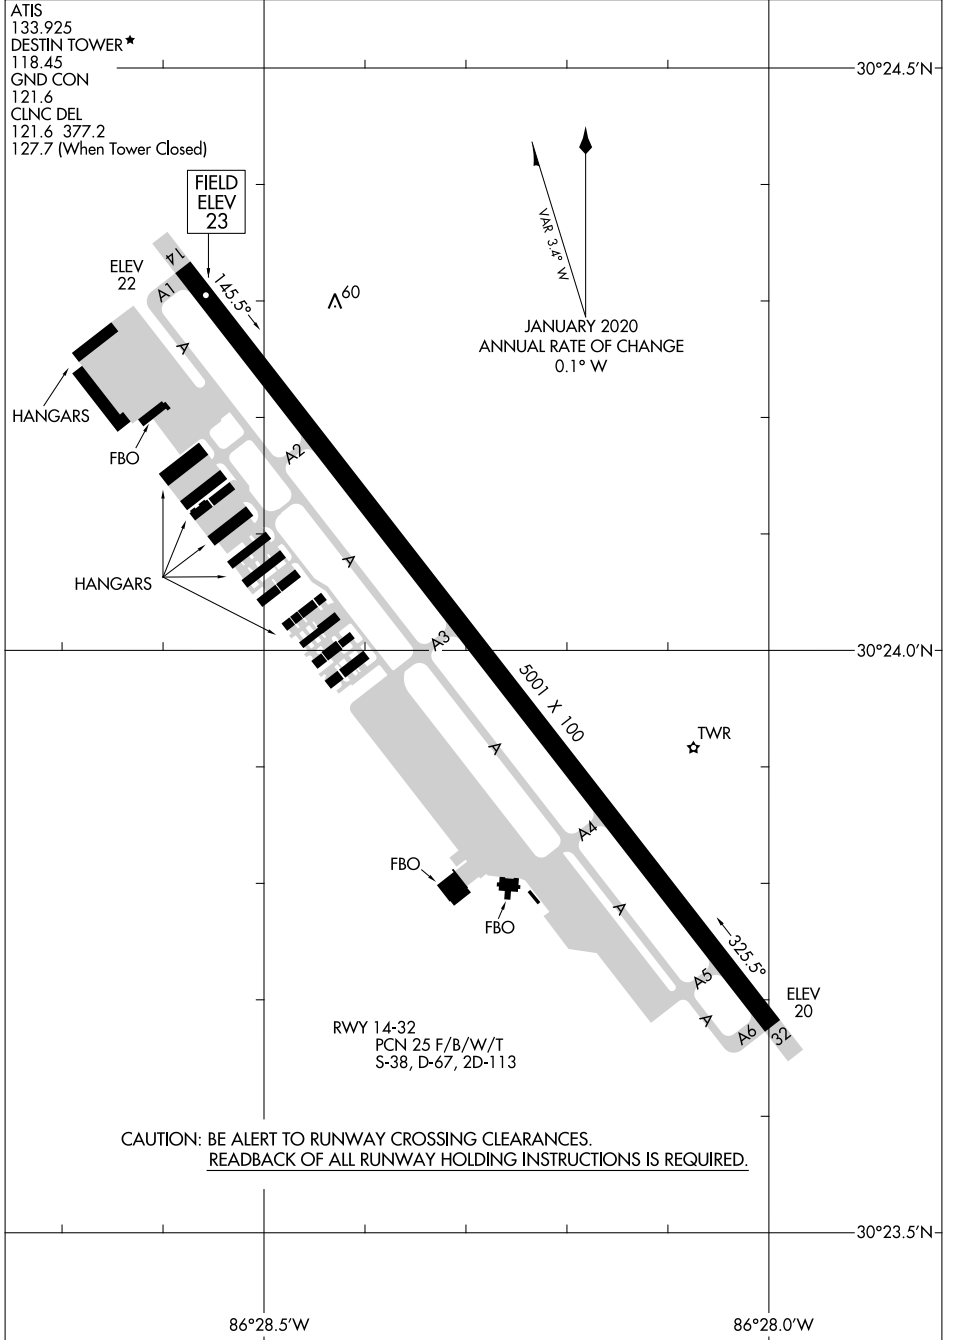

21168

AIRPORT DIAGRAM

AL-5680 (FAA)

DESTIN EXEC (DTS)
DESTIN, FLORIDA

SE-3, 31 OCT 2024 to 28 NOV 2024

SE-3, 31 OCT 2024 to 28 NOV 2024

AIRPORT DIAGRAM
21168

DESTIN, FLORIDA
DESTIN EXEC (DTS)