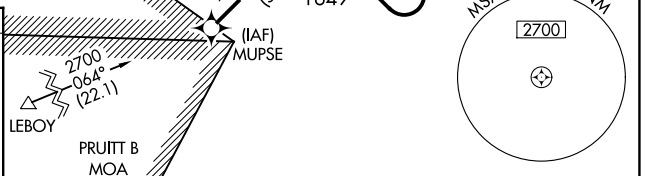

CATEGORY	A	B	C	D
LNAV MDA	1280-1 656 (700-1)		1280-1 656 (700-1 2/3)	1280-2 656 (700-2)
CIRCLING	1280-1 656 (700-1)		1280-1 656 (700-1 2/3)	1360-2 1/4 736 (800-2 1/4)

EC-3, 31 OCT 2024 to 28 NOV 2024

EC-3, 31 OCT 2024 to 28 NOV 2024