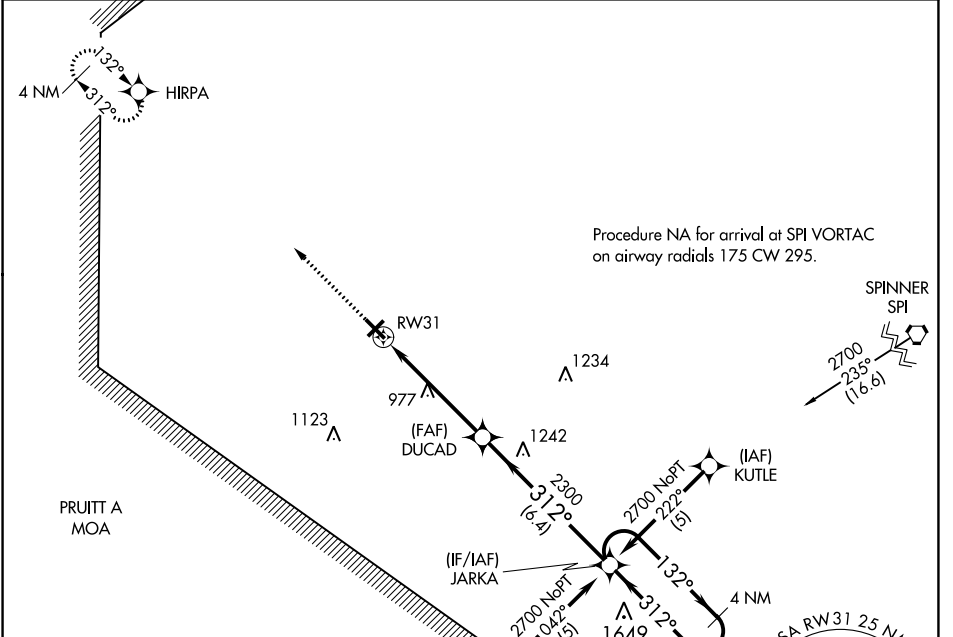

APP CRS 312°	Rwy ldg TDZE Apt Elev	5000 624 624
------------------------	-----------------------------	---

RNAV (GPS) RWY 31

JACKSONVILLE MUNI (IJX)

RNP APCH.	MISSED APPROACH: Climb to 2700 direct HIRPA and hold.
Rwy 31 helicopter visibility reduction below 3/4 SM NA.	

AWOS-3PT 120.525	SAINT LOUIS APP CON * 126.15 323.0	CLNC DEL 118.45	UNICOM 122.8 (CTAF)
----------------------------	--	---------------------------	-------------------------------

ELEV 624	TDZE 624
----------	----------

CATEGORY	A	B	C	D
LNAV MDA	1280-1 656 (700-1)		1280-1 656 (700-1 2/3)	1280-2 656 (700-2)
CIRCLING	1280-1 656 (700-1)		1280-1 656 (700-1 2/3)	1360-2 1/4 736 (800-2 1/4)

EC-3, 31 OCT 2024 to 28 NOV 2024

EC-3, 31 OCT 2024 to 28 NOV 2024