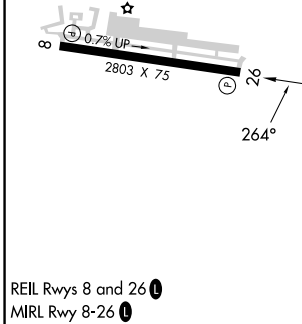

# RNAV (GPS)-A

SANTA YNEZ/KUNKLE FLD (IZA)

RNP APCH-GPS.	MISSED APPROACH: Climb to 5000 direct YEWRU and track 309° to ORCUT and hold.
Circling Rwy 8 NA at night.	

AWOS-3PT <b>118.075</b>	SANTA BARBARA APP CON* <b>124.15 327.8</b>	UNICOM <b>122.8 (CTAF) 0</b>
----------------------------	---	---------------------------------