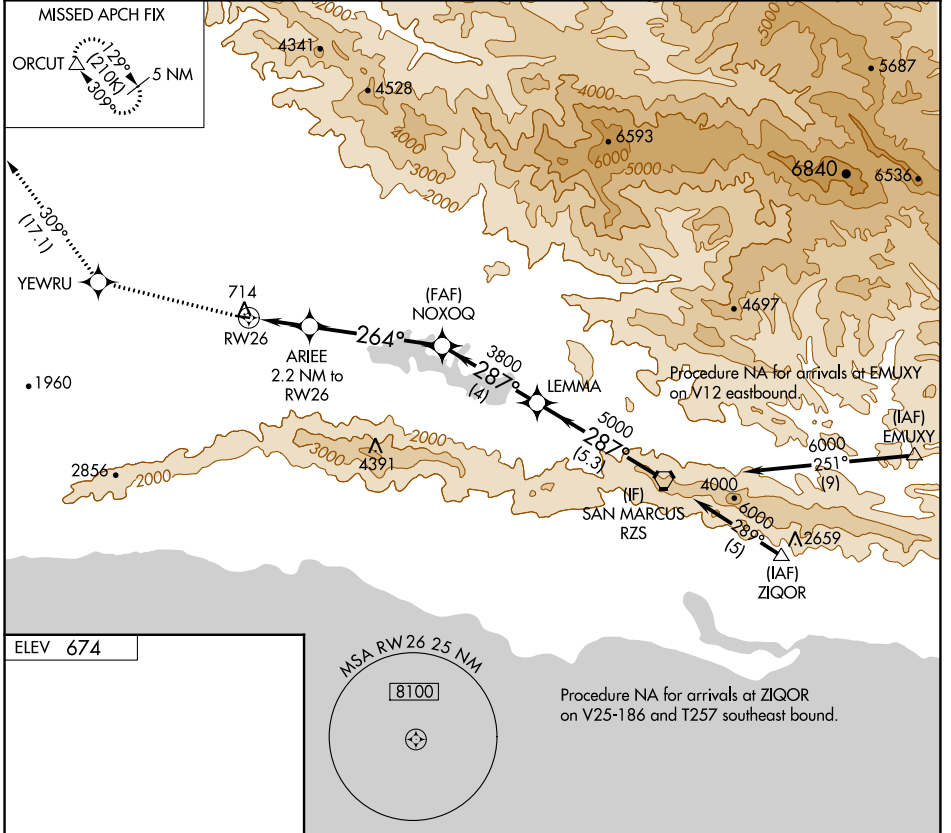

APP CRS <b>264°</b>	Rwy Idg TDZE Apt Elev <b>674</b>	N/A N/A <b>674</b>
------------------------	---	--------------------------

# RNAV (GPS)-A

SANTA YNEZ/KUNKLE FLD (IZA)

RNP APCH-GPS.	MISSED APPROACH: Climb to 5000 direct YEWRU and track 309° to ORCUT and hold.
Circling Rwy 8 NA at night.	

AWOS-3PT <b>118.075</b>	SANTA BARBARA APP CON* <b>124.15 327.8</b>	UNICOM <b>122.8 (CTAF) 0</b>
----------------------------	---	---------------------------------

ELEV 674	MSA RW26 25 NM 8100		Procedure NA for arrivals at ZIGOR on V25-186 and T257 southeast bound.	
5000	YEWRU	tr 309°	ORCUT	RZS VORTAC
	ARIIE 2.2 NM to RW26	NOXOQ	LEMMA	6000
			5000	
	2140	3800		
	2.2 NM	4.8 NM	4 NM	5.3 NM
CATEGORY	A	B	C	D
CIRCLING	1380-1	706 (800-1)		NA

SW-3, 31 OCT 2024 to 28 NOV 2024

SW-3, 31 OCT 2024 to 28 NOV 2024