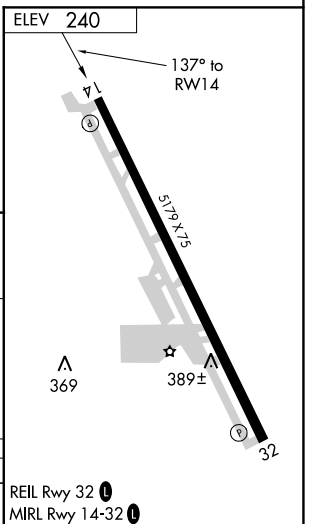

APP CRS	Rwy Idg	N/A
137°	TDZE	N/A
	Apt Elev	240

# RNAV (GPS)-B

HANFORD MUNI (HJO)

RNP APCH. Circling Rwy 14 NA at night.		MISSED APPROACH: Climb to 3100 direct MAXKA and on track 122° to PIXEY and hold.	
ASOS	FRESNO APP CON	CLNC DEL	UNICOM
134.75	123.9	123.9	122.8 (CTAF) <b>0</b>

CATEGORY	A	B	C	D
<b>C</b> CIRCLING	760-1	520 (600-1)	760-1½ 520 (600-1½)	NA

REIL Rwy 32 **0**  
MIRL Rwy 14-32 **0**

SW-2, 31 OCT 2024 to 28 NOV 2024

SW-2, 31 OCT 2024 to 28 NOV 2024