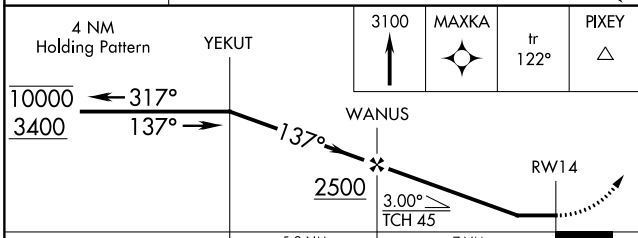

# RNAV (GPS)-B

HANFORD MUNI (HJO)

RNP APCH. Circling Rwy 14 NA at night.		MISSED APPROACH: Climb to 3100 direct MAXKA and on track 122° to PIXEY and hold.	
ASOS	FRESNO APP CON	CLNC DEL	UNICOM
134.75	123.9	123.9	122.8 (CTAF) <b>0</b>