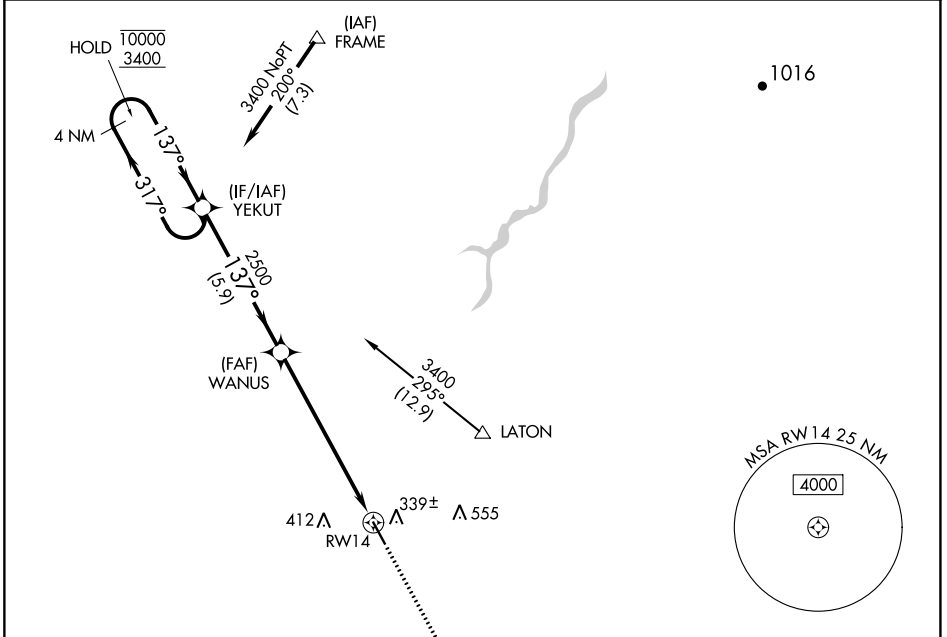

APP CRS	Rwy Idg	N/A
137°	TDZE	N/A
	Apt Elev	240

# RNAV (GPS)-B

HANFORD MUNI (HJO)

RNP APCH. Circling Rwy 14 NA at night.		MISSED APPROACH: Climb to 3100 direct MAXKA and on track 122° to PIXEY and hold.	
ASOS	FRESNO APP CON	CLNC DEL	UNICOM
134.75	123.9	123.9	122.8 (CTAF) <b>0</b>

CATEGORY	A	B	C	D
<b>C</b> CIRCLING	760-1	520 (600-1)	760-1½ 520 (600-1½)	NA

REIL Rwy 32 **0**  
MIRL Rwy 14-32 **0**

SW-2, 31 OCT 2024 to 28 NOV 2024

SW-2, 31 OCT 2024 to 28 NOV 2024