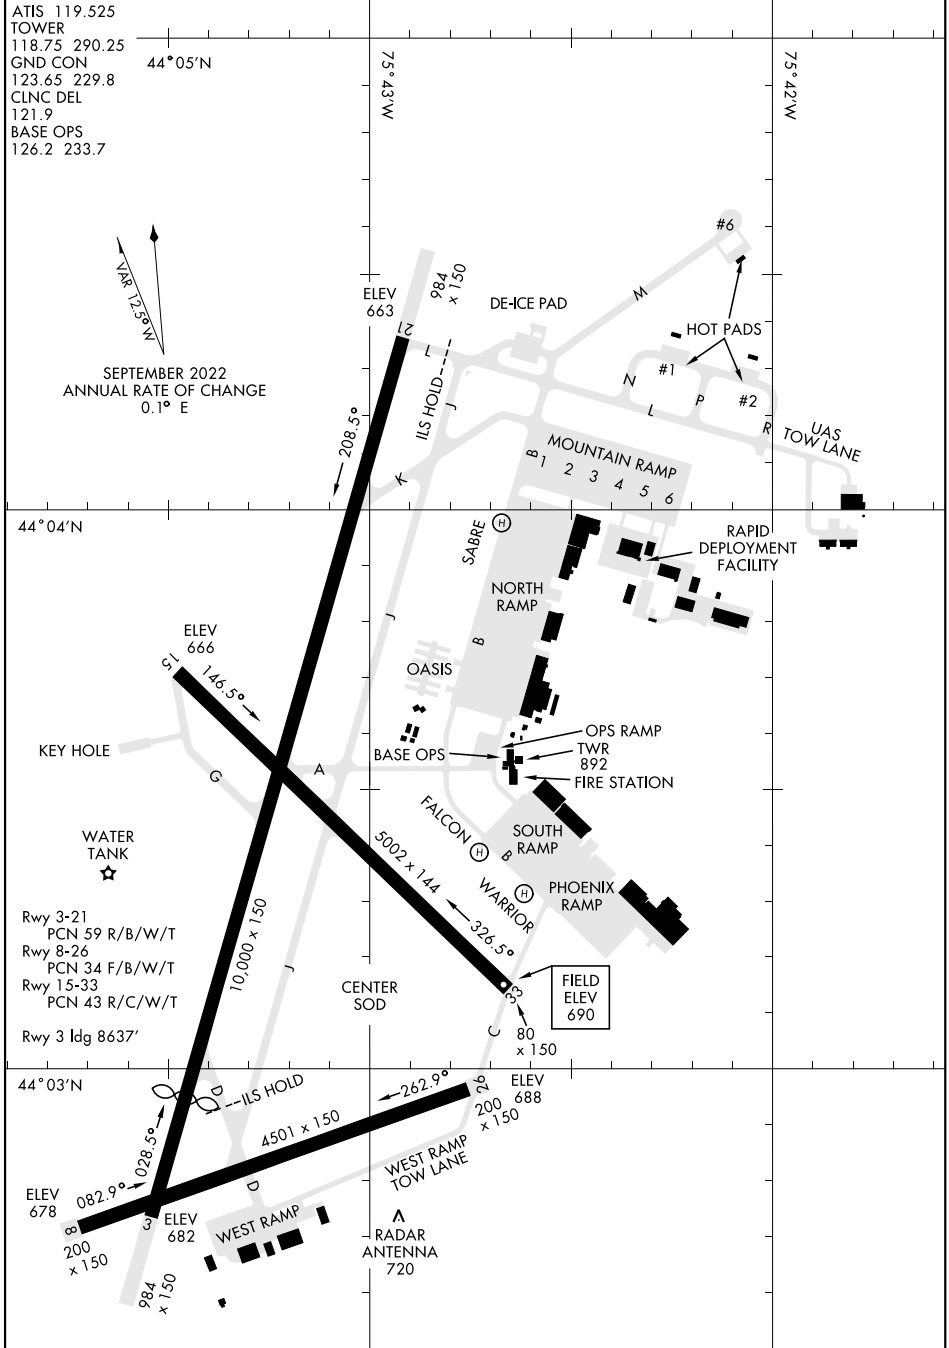

AIRPORT DIAGRAM

[USA]

AIRPORT DIAGRAM

NE-2, 31 OCT 2024 to 28 NOV 2024