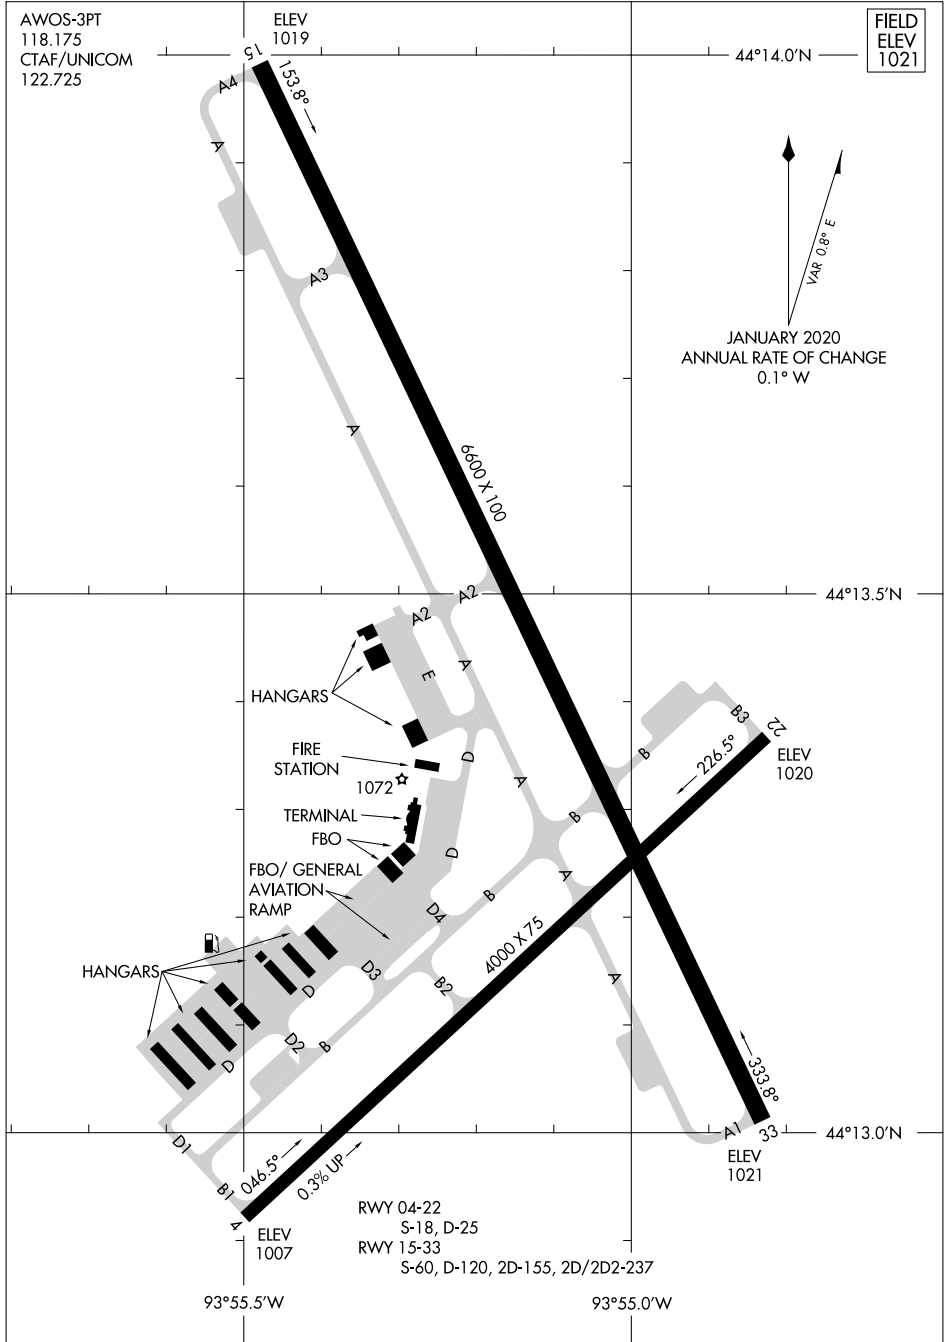

# AIRPORT DIAGRAM

AL-5755 (FAA)

MANKATO RGNL (MKT)  
MANKATO, MINNESOTA

AWOS-3PT  
118.175  
CTAF/UNICOM  
122.725

FIELD  
ELEV  
1021

44°14.0'N

JANUARY 2020  
ANNUAL RATE OF CHANGE  
0.1° W

NC-1, 31 OCT 2024 to 28 NOV 2024

NC-1, 31 OCT 2024 to 28 NOV 2024

RWY 04-22  
S-18, D-25  
RWY 15-33  
S-60, D-120, 2D-155, 2D/2D2-237

93°55.5'W

93°55.0'W