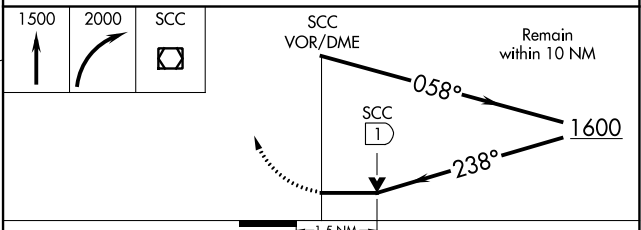

VOR/DME SCC 113.9 Chan 86	APP CRS 238°	Rwy Idg TDZE Apt Elev	6500 66 67
---	------------------------	-----------------------------	---------------------------------------

VOR Y RWY 24

DEADHORSE (SCC) (PASC)

	MALSR	MISSED APPROACH: Climb to 1500 then climbing right turn to 2000 direct SCC VOR/DME and hold, continue climb-in-hold to 2000.
	AFIS 118.4	ANCHORAGE CENTER 134.4 370.9

CATEGORY	A	B	C	D
S-24	580/24	514 (600-½)	580/55	514 (600-1)
C CIRCLING	580-1	513 (600-1)	580-1½ 513 (600-1½)	620-2 553 (600-2)