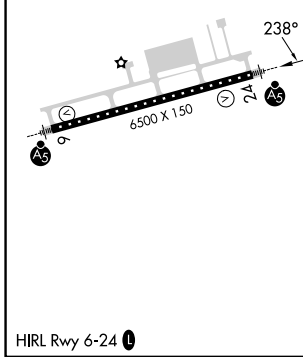

VOR/DME SCC 113.9 Chan 86	APP CRS 238°	Rwy Idg TDZE Apt Elev	6500 66 67
---	------------------------	-----------------------------	---------------------------------------

VOR Y RWY 24

DEADHORSE (SCC) (PASC)

	MALSR	MISSED APPROACH: Climb to 1500 then climbing right turn to 2000 direct SCC VOR/DME and hold, continue climb-in-hold to 2000.
	AFIS 118.4	ANCHORAGE CENTER 134.4 370.9

CATEGORY	A	B	C	D
S-24	580/24	514 (600-½)	580/55	514 (600-1)
C CIRCLING	580-1	513 (600-1)	580-1½ 513 (600-1½)	620-2 553 (600-2)