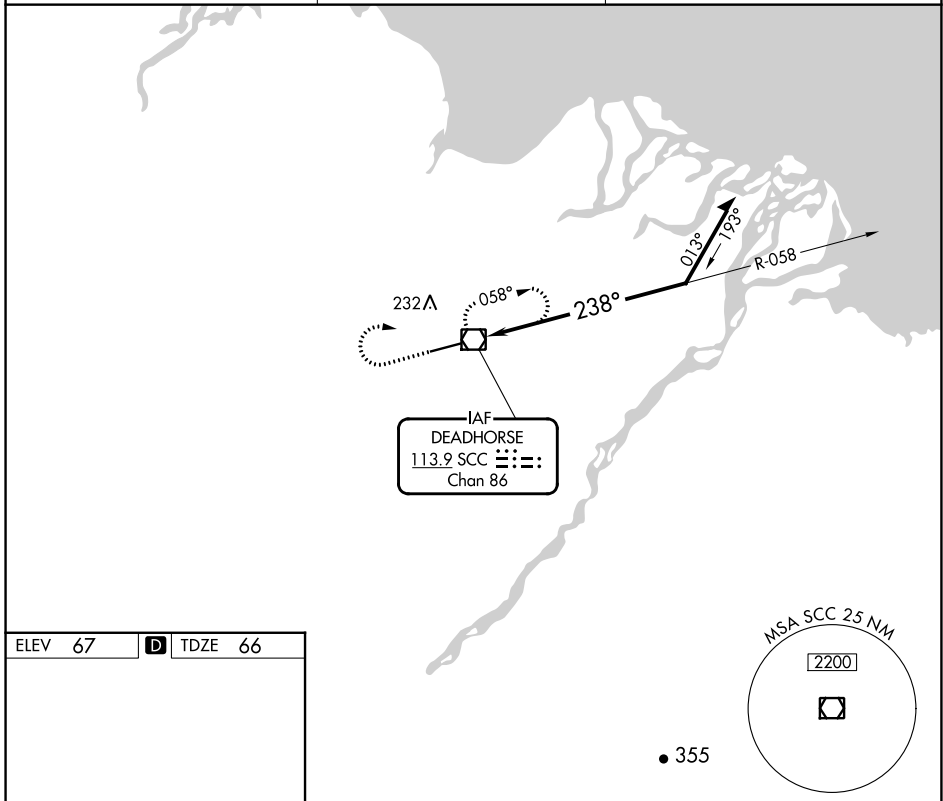

VOR/DME SCC 113.9 Chan 86	APP CRS 238°	Rwy Idg TDZE Apt Elev	6500 66 67
---	------------------------	-----------------------------	---------------------------------------

VOR Y RWY 24

DEADHORSE (SCC) (PASC)

	MALSR	MISSED APPROACH: Climb to 1500 then climbing right turn to 2000 direct SCC VOR/DME and hold, continue climb-in-hold to 2000.
	AFIS 118.4	ANCHORAGE CENTER 134.4 370.9

CATEGORY	A	B	C	D
S-24	580/24	514 (600-½)	580/55	514 (600-1)
C CIRCLING	580-1	513 (600-1)	580-1½ 513 (600-1½)	620-2 553 (600-2)