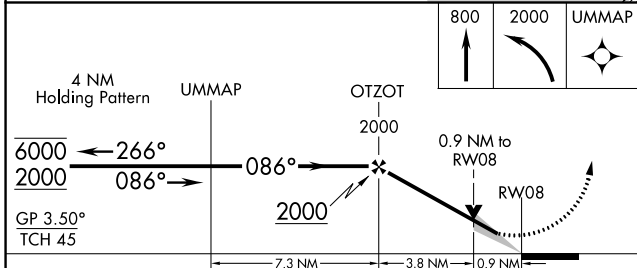

WAAS CH 56620 W08A	APP CRS 086°	Rwy Idg TDZE Apt Elev	5500 231 248

RNAV (GPS) RWY 8

BAY MINETTE MUNI (1R8)

RNP APCH.	MISSED APPROACH: Climb to 800 then climbing left turn to 2000 direct UMMAP and hold.
▼ For uncompensated Baro-VNAV systems, LNAV/VNAV NA below -15°C or above 54°C. Circling Rwy 26 NA at night.	

AWOS-3PT 121.125	MOBILE APP CON ★ 118.5 269.3	UNICOM 122.8 (CTAF) 0