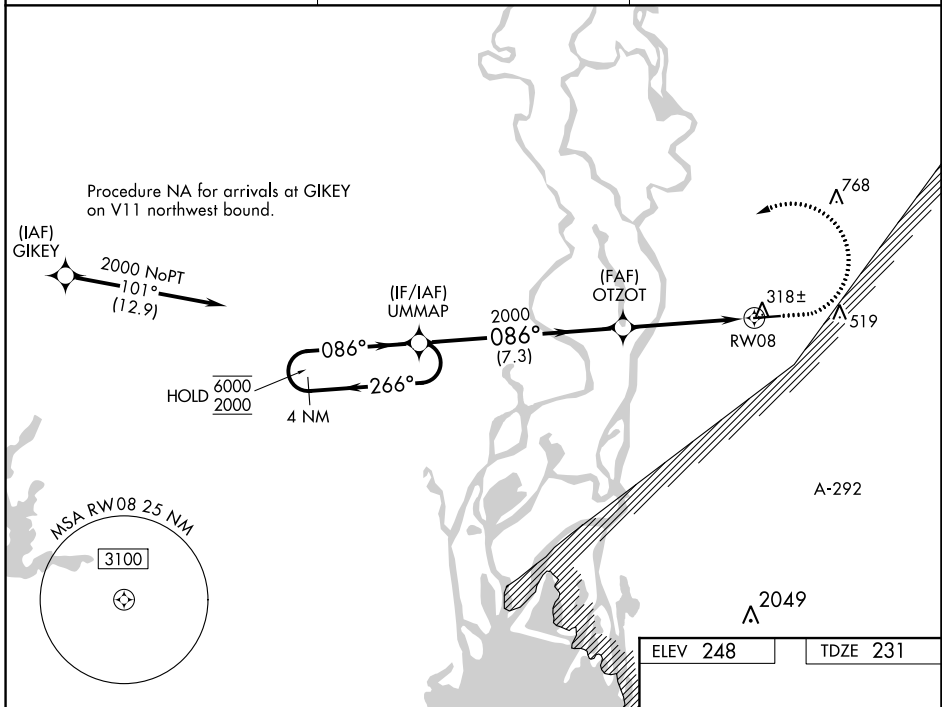

WAAS CH 56620 W08A	APP CRS 086°	Rwy Idg TDZE Apt Elev	5500 231 248
--	------------------------	-----------------------------	---

RNAV (GPS) RWY 8

BAY MINETTE MUNI (1R8)

RNP APCH.	MISSED APPROACH: Climb to 800 then climbing left turn to 2000 direct UMMAP and hold.
<p>▼ For uncompensated Baro-VNAV systems, LNAV/VNAV NA below -15°C or above 54°C. Circling Rwy 26 NA at night.</p>	

AWOS-3PT 121.125	MOBILE APP CON ★ 118.5 269.3	UNICOM 122.8 (CTAF) 0
----------------------------	--	---------------------------------

ELEV 248	TDZE 231
----------	----------

CATEGORY	A	B	C	D
LPV DA		501-1 270 (300-1)		NA
LNAV/VNAV DA		501-1 270 (300-1)		NA
LNAV MDA		580-1 349 (400-1)		NA
CIRCLING	660-1 412 (500-1)	780-1 532 (600-1)	880-1¾ 632 (700-1¾)	NA

SE-4, 31 OCT 2024 to 28 NOV 2024

SE-4, 31 OCT 2024 to 28 NOV 2024