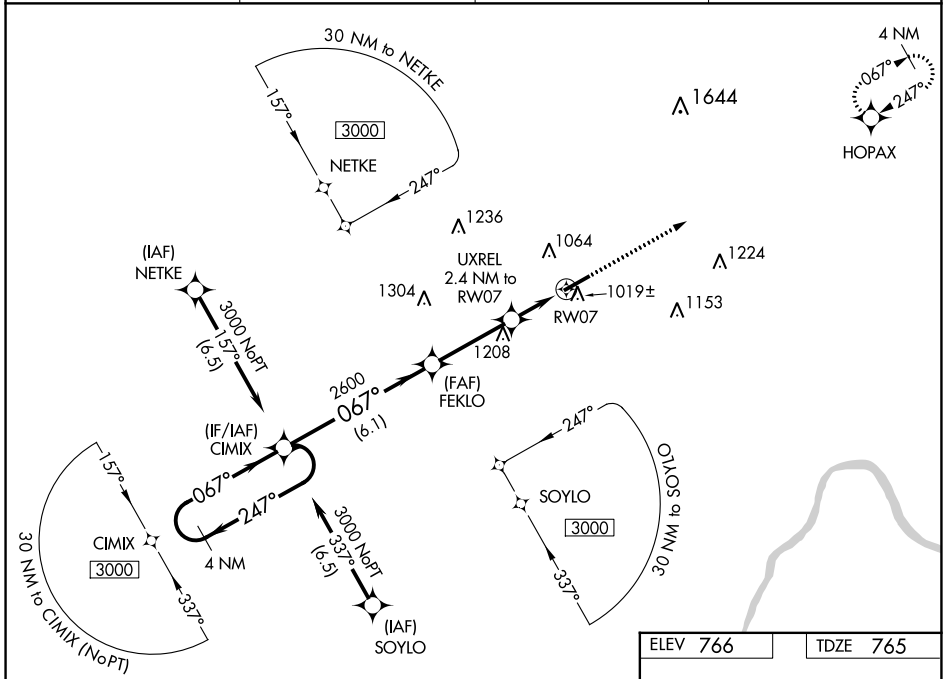

WAAS CH 81916 W07A	APP CRS 067°	Rwy ldg 4700 TDZE 765 Apt Elev 766
--	------------------------	---

RNAV (GPS) RWY 7

OHIO UNIVERSITY (UNI)

⚠ For uncompensated Baro-VNAV systems, LNAV/VNAV NA below -1.6°C (4°F) or above 54°C (130°F). DME/DME RNP-0.3 NA. Rwy 7 helicopter visibility reduction below ¾ SM NA.

MISSED APPROACH: Climb to 3000 direct HOPAX and hold.

AWOS-3 128.325	HUNTINGTON APP CON 120.95 270.1	CLNC DEL 120.95	UNICOM 123.075 (CTAF) 0
--------------------------	---	---------------------------	-----------------------------------

EC-2, 31 OCT 2024 to 28 NOV 2024

EC-2, 31 OCT 2024 to 28 NOV 2024

ELEV 766	TDZE 765
-----------------	-----------------

CATEGORY	A	B	C	D
LPV DA		1184-1½	419 (500-1½)	
LNAV/VNAV DA		1202-1½	437 (500-1½)	
LNAV MDA	1280-1	515 (600-1)	1280-1⅜	515 (600-1⅜)
C CIRCLING	1380-1	614 (700-1)	1420-1¾ 654 (700-1¾)	1480-2¼ 714 (800-2¼)