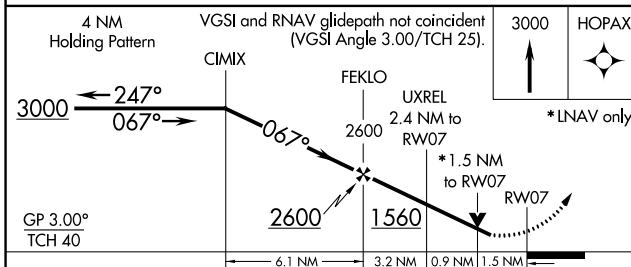

WAAS CH 81916 W07A	APP CRS 067°	Rwy ldg 4700 TDZE 765 Apt Elev 766
--	------------------------	---

RNAV (GPS) RWY 7

OHIO UNIVERSITY (UNI)

⚠ For uncompensated Baro-VNAV systems, LNAV/VNAV NA below -1.6°C (4°F) or above 54°C (130°F). DME/DME RNP-0.3 NA. Rwy 7 helicopter visibility reduction below ¾ SM NA.

MISSED APPROACH: Climb to 3000 direct HOPAX and hold.

AWOS-3 128.325	HUNTINGTON APP CON 120.95 270.1	CLNC DEL 120.95	UNICOM 123.075 (CTAF) 0
--------------------------	---	---------------------------	-----------------------------------

EC-2, 31 OCT 2024 to 28 NOV 2024

EC-2, 31 OCT 2024 to 28 NOV 2024

ELEV 766	TDZE 765
-----------------	-----------------

CATEGORY	A	B	C	D
LPV DA		1184-1½	419 (500-1½)	
LNAV/VNAV DA		1202-1½	437 (500-1½)	
LNAV MDA	1280-1	515 (600-1)	1280-1⅜	515 (600-1⅜)
C CIRCLING	1380-1	614 (700-1)	1420-1¾ 654 (700-1¾)	1480-2¼ 714 (800-2¼)