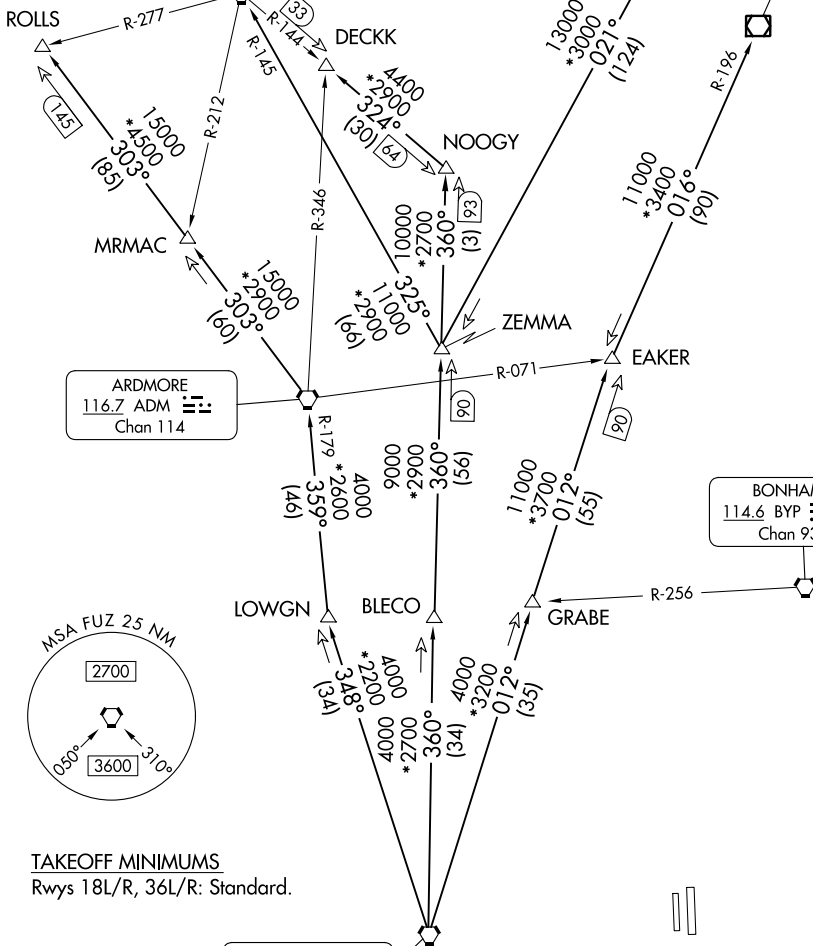

# TEXOMA FIVE DEPARTURE

LONE STAR DEP CON  
 118.1 306.95  
 CLNC DEL  
 123.95  
 GND CON  
 123.95  
 DENTON TOWER★  
 119.95 (CTAF)

**TOP ALTITUDE:  
 ASSIGNED BY ATC**

TULSA  
 114.4 TUL :...:  
 Chan 91

RADAR and DME required.

WILL ROGERS  
 114.1 IRW :...:  
 Chan 88

OKMULGEE  
 114.9 OKM :...:  
 Chan 96

ARDMORE  
 116.7 ADM :...:  
 Chan 114

BONHAM  
 114.6 BYP :...:  
 Chan 93

RANGER  
 115.7 FUZ :...:  
 Chan 104

TAKEOFF MINIMUMS  
 Rwy 18L/R, 36L/R: Standard.

NOTE: Chart not to scale.

(CONTINUED ON FOLLOWING PAGE)

SC-2, 31 OCT 2024 to 28 NOV 2024

SC-2, 31 OCT 2024 to 28 NOV 2024