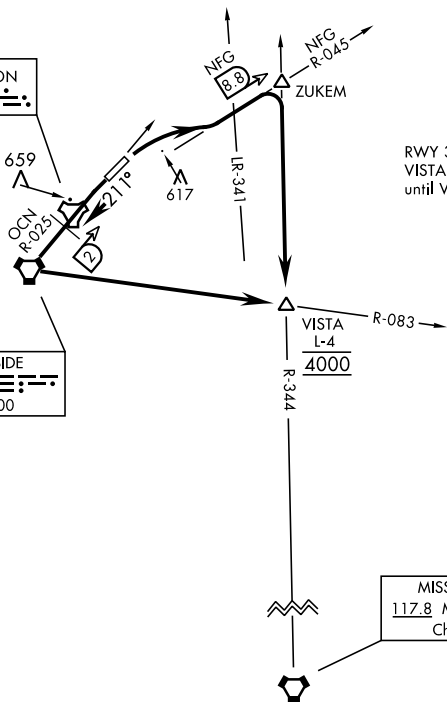

BULLDOG TWO DEPARTURE (OBSTACLE)(BLDG 2 • VISTA) CAMP PENDLETON MCAS (MUNN FLD) (KNFG) OCEANSIDE, CALIFORNIA

ATIS ★ 285.45
 CLNC DEL
 134.675 271.6
 GND CON
 134.675 360.2
 TOWER ★
 128.775 340.2
 SOCAL DEP CON
 127.3 323.0

AL-5985 [USN]

Rwy	Knots	60	120	180	240	300	360
3 (A)	V/V(fpm)	486	972	1458	1944	2430	2916
21 (B)	V/V(fpm)	442	884	1326	1768	2210	2652

Minimum Climb Rate

(A) to 800

(B) to 1300

NOT FOR CIVIL USE

CAMP PENDLETON
 Chan 55 NFG

OCEANSIDE
 115.3 OCN
 Chan 100

RWY 3: RNAV required ZUKEM to VISTA. Do not exceed 240 KIAS until VISTA.

DEPARTURE ROUTE DESCRIPTION

TAKE-OFF RWY 3: Climbing right turn to intercept NFG TACAN R-045 to ZUKEM then right turn direct VISTA. Cross VISTA at 4000 or assigned altitude.

TAKE-OFF RWY 21: Climb on heading 211° to intercept OCN VORTAC R-025 then direct OCN then left turn to intercept OCN R-083 direct VISTA. Cross VISTA at 4000 or assigned altitude.

SW-3, 31 OCT 2024 to 28 NOV 2024