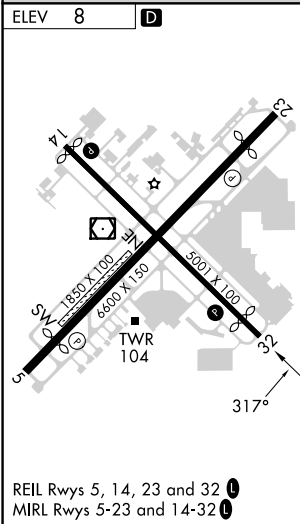

APP CRS 317°	Rwy Idg TDZE Apt Elev	N/A N/A 8
------------------------	-----------------------------	--------------------------------------

RNAV (GPS)-A

NAPLES MUNI (APF)

RNP APCH.			MISSED APPROACH: Climbing right turn to 2300 direct CORFU and hold.		
ATIS 134.225	FORT MYERS APP CON★ 124.125 371.85	NAPLES TOWER★ 128.5 (CTAF) 0	GND CON 121.6	CLNC DEL 118.0	CLNC DEL 124.125 (When twr closed)

2300	CORFU	HIJEG	4 NM Holding Pattern
MEKBE 2.2 NM to RW32	NONLE	HIJEG	4 NM
RW32	1500	6000	2000
740	317°	137°	317°
2.2 NM	2.4 NM	5 NM	
CATEGORY	A	B	C
CIRCLING	580-1	572 (600-1)	680-2 672 (700-2)
			820-2 ^{3/4} 812 (900-2 ^{3/4})