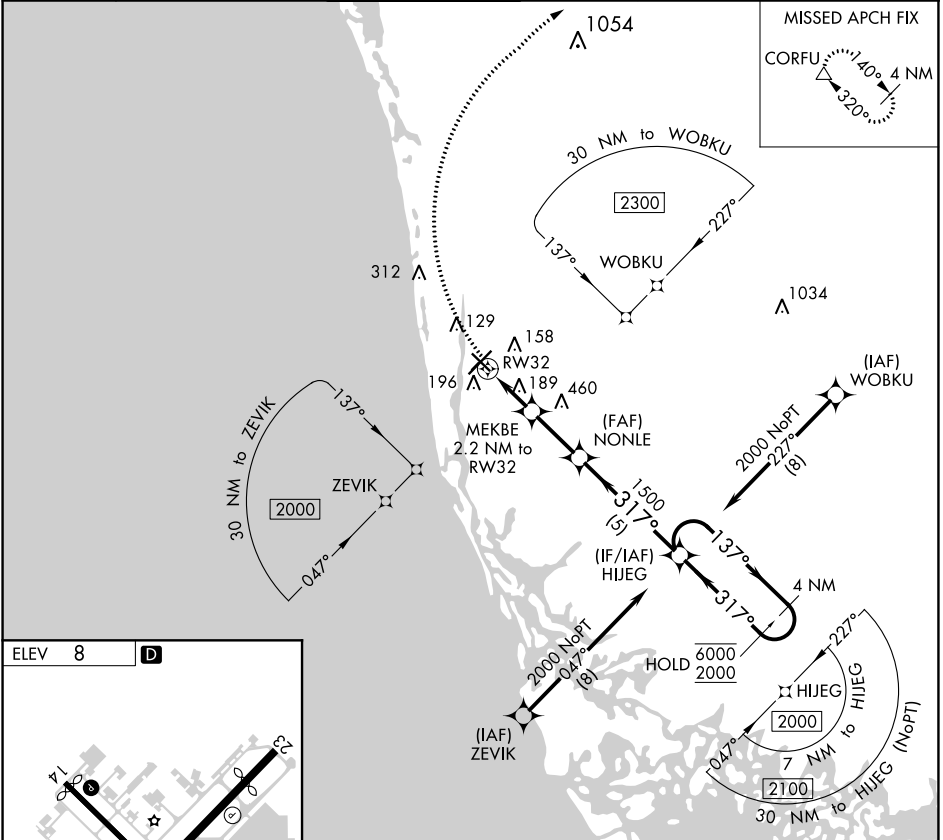

APP CRS 317°	Rwy Idg TDZE Apt Elev	N/A N/A 8
------------------------	-----------------------------	--------------------------------------

RNAV (GPS)-A

NAPLES MUNI (APF)

RNP APCH.			MISSED APPROACH: Climbing right turn to 2300 direct CORFU and hold.		
ATIS 134.225	FORT MYERS APP CON★ 124.125 371.85	NAPLES TOWER★ 128.5 (CTAF) 0	GND CON 121.6	CLNC DEL 118.0	CLNC DEL 124.125 (When twr closed)

2300	CORFU	HIJEG	4 NM Holding Pattern
MEKBE 2.2 NM to RW32	NONLE	HIJEG	4 NM
RW32	1500	6000	2000
740	317°	137°	317°
2.2 NM	2.4 NM	5 NM	
CATEGORY	A	B	C
CIRCLING	580-1	572 (600-1)	680-2 672 (700-2)
			820-2 ^{3/4} 812 (900-2 ^{3/4})

SE-3, 31 OCT 2024 to 28 NOV 2024

SE-3, 31 OCT 2024 to 28 NOV 2024