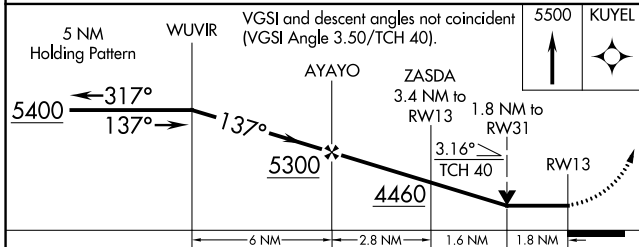

WAAS CH 93531 W13A	APP CRS 137°	Rwy Idg 3700 TDZE 3279 Apt Elev 3279
--	------------------------	---

RNAV (GPS) RWY 13

SEARLE FLD (OGA)

RNP APCH.		MISSED APPROACH: Climb to 5500 direct KUYEL and hold.
AWOS-3 121.275	DENVER CENTER 132.7 397.85	UNICOM 122.8 (CTAF) 0

ELEV 3279	TDZE 3279
-----------	-----------

CATEGORY	A	B	C	D
LP MDA	3940-1	661 (700-1)		NA
RNAV MDA	4000-1	721 (800-1)		NA
CIRCLING	4000-1	721 (800-1)		NA

MRL Rwy 8-26 and 13-31 0

NC-2, 31 OCT 2024 to 28 NOV 2024