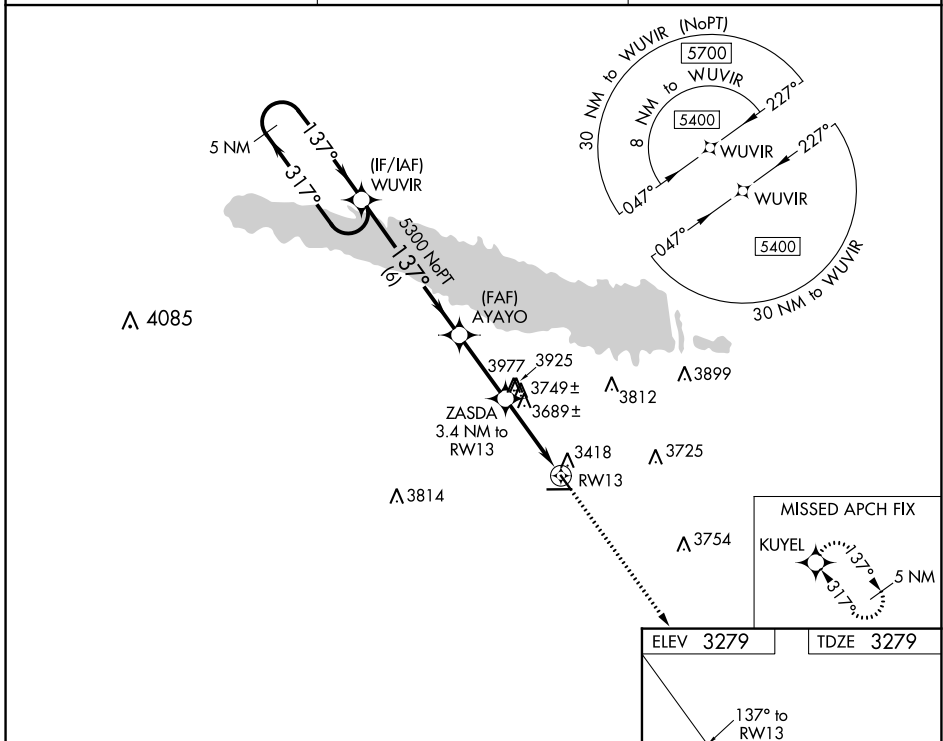

WAAS CH 93531 W13A	APP CRS 137°	Rwy Idg 3700 TDZE 3279 Apt Elev 3279
--	------------------------	---

RNAV (GPS) RWY 13

SEARLE FLD (OGA)

RNP APCH.		MISSED APPROACH: Climb to 5500 direct KUYEL and hold.
AWOS-3 121.275	DENVER CENTER 132.7 397.85	UNICOM 122.8 (CTAF) 0

ELEV 3279	TDZE 3279
-----------	-----------

CATEGORY	A	B	C	D
LP MDA	3940-1	661 (700-1)		NA
RNAV MDA	4000-1	721 (800-1)		NA
CIRCLING	4000-1	721 (800-1)		NA

MRL Rwy 8-26 and 13-31 0

NC-2, 31 OCT 2024 to 28 NOV 2024

NC-2, 31 OCT 2024 to 28 NOV 2024