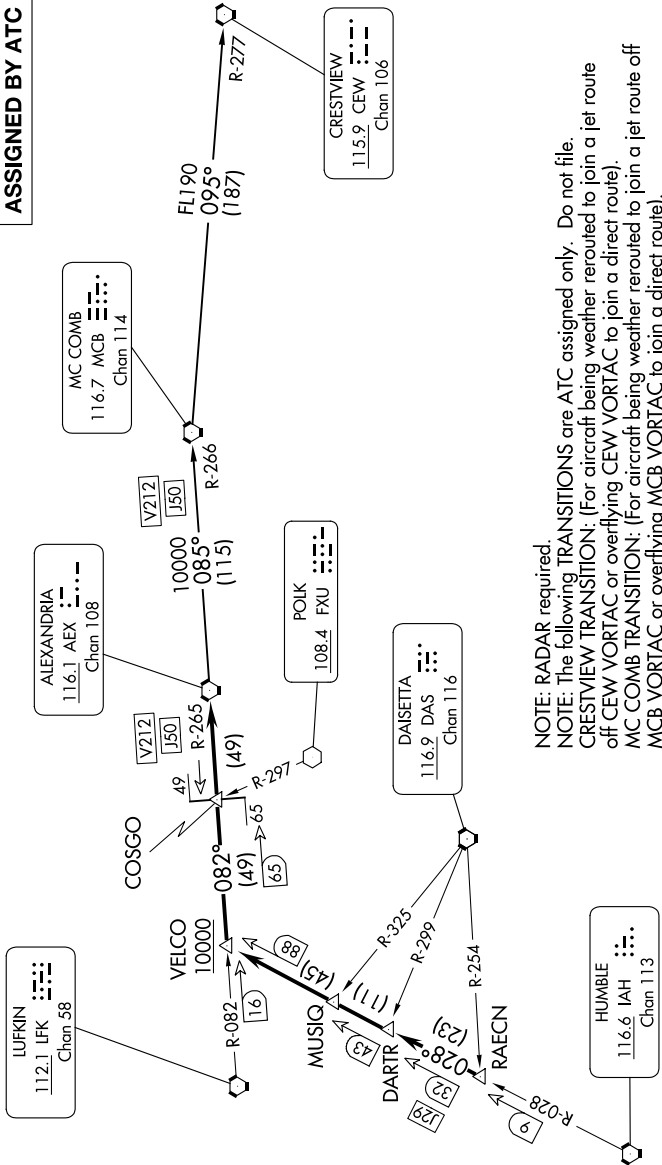

ALEXANDRIA THREE DEPARTURE

SC-5, 31 OCT 2024 to 28 NOV 2024

CINC DEL
121.15
CTAF
123.05
HOUSTON DEP CON
123.8 257.7

**TOP ALTITUDE:
ASSIGNED BY ATC**

NOTE: RADAR required.
 NOTE: The following TRANSITIONS are ATC assigned only. Do not file.
 CRESTVIEW TRANSITION: (For aircraft being weather rerouted to join a jet route off CEW VORTAC or overflying CEW VORTAC to join a direct route).
 MC COMB TRANSITION: (For aircraft being weather rerouted to join a jet route off MCB VORTAC or overflying MCB VORTAC to join a direct route).

(CONTINUED ON FOLLOWING PAGE)

NOTE: Chart not to scale.

ALEXANDRIA THREE DEPARTURE

SC-5, 31 OCT 2024 to 28 NOV 2024