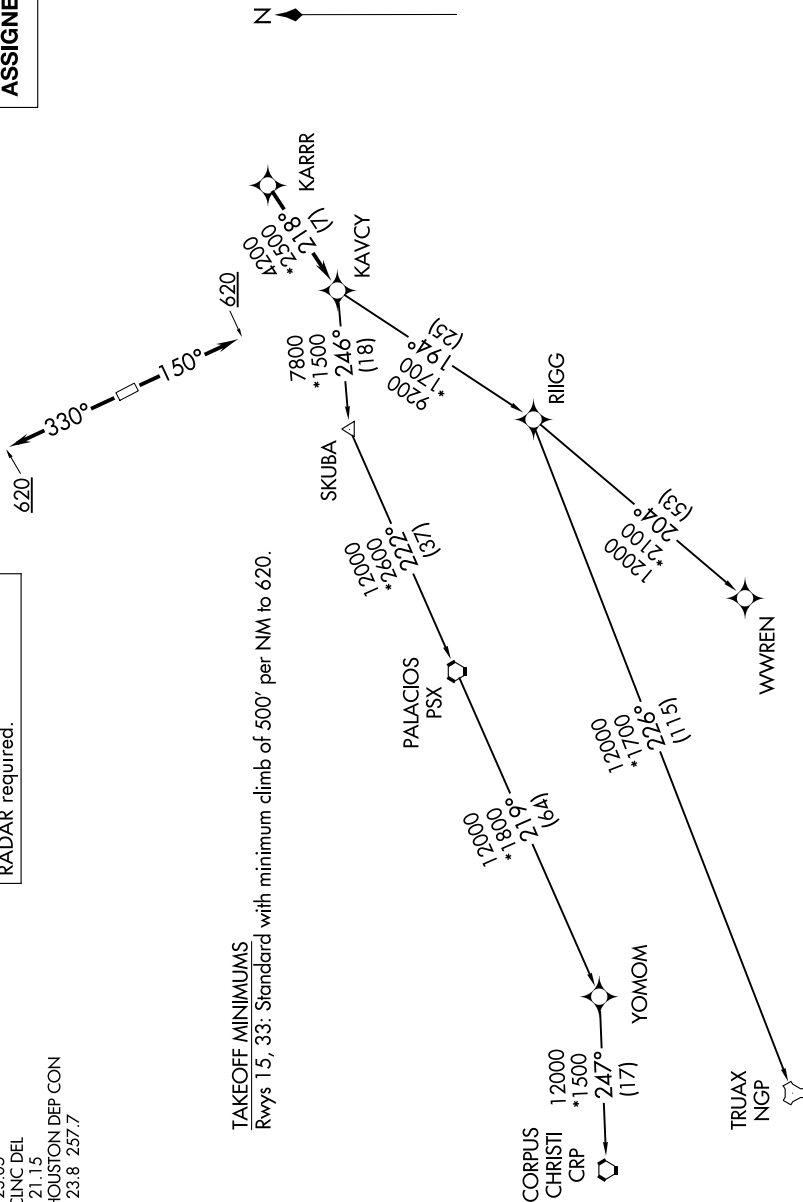

KARRR SEVEN DEPARTURE (RNAV)

**TOP ALTITUDE:
ASSIGNED BY ATC**

NOTE: Chart not to scale.

SC-5, 31 OCT 2024 to 28 NOV 2024

RNAV-1 DME/DME/IRU or GPS.
RADAR required.

CTAF 123.05
CLNC DEL 121.15
HOUSTON DEP CON 123.8 257.7

TAKEOFF MINIMUMS
Rwys 15, 33: Standard with minimum climb of 500' per NM to 620.

KARRR SEVEN DEPARTURE (RNAV)

(NARRATIVE ON FOLLOWING PAGE)

SC-5, 31 OCT 2024 to 28 NOV 2024