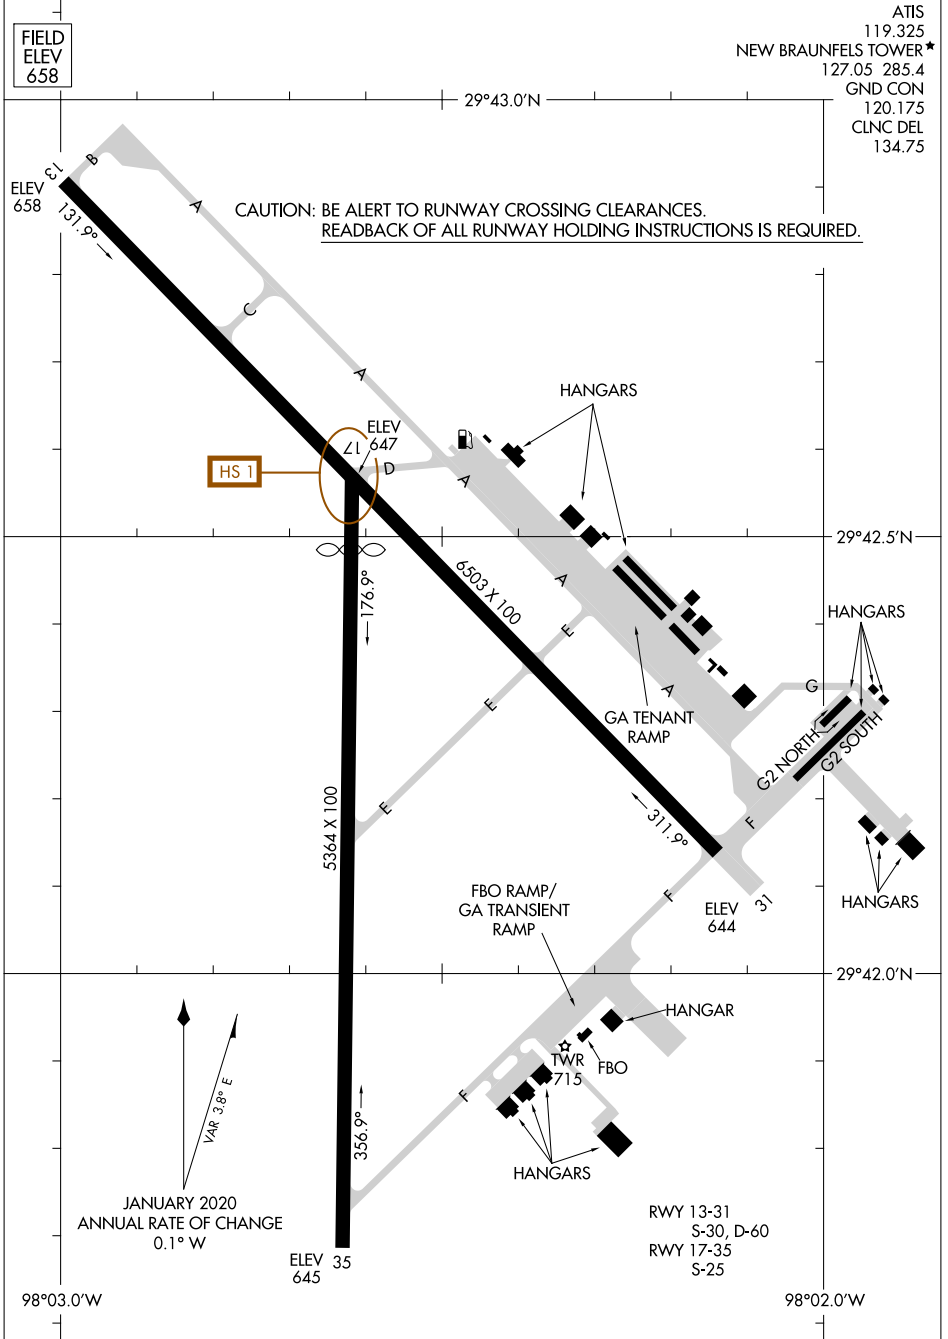

23278  
**AIRPORT DIAGRAM**

AL-6080 (FAA)

**NEW BRAUNFELS NTL (BAZ)**  
NEW BRAUNFELS, TEXAS

SC-3, 31 OCT 2024 to 28 NOV 2024

SC-3, 31 OCT 2024 to 28 NOV 2024

**AIRPORT DIAGRAM**  
23278

**NEW BRAUNFELS, TEXAS**  
**NEW BRAUNFELS NTL (BAZ)**