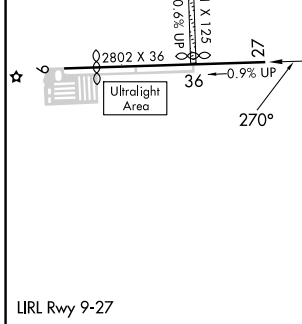

APP CRS 270°	Rwy Idg TDZE Apt Elev	N/A N/A 875
------------------------	-----------------------------	--

RNAV (GPS)-B

GALT FLD (10C)

<p>▼ Use Waukegan Rgnl altimeter setting. GPS or RNP-0.3 Required. ▲ NA DME/DME RNP-0.3 NA.</p>	<p>MISSED APPROACH: Climb to 2000, then climbing left turn to 3000 direct HADAK WP and hold.</p>
---	--

<p>CHICAGO APP CON 120.55 306.925</p>	<p>UNICOM 122.8 (CTAF)</p>
--	---------------------------------------

EC-3, 31 OCT 2024 to 28 NOV 2024

EC-3, 31 OCT 2024 to 28 NOV 2024