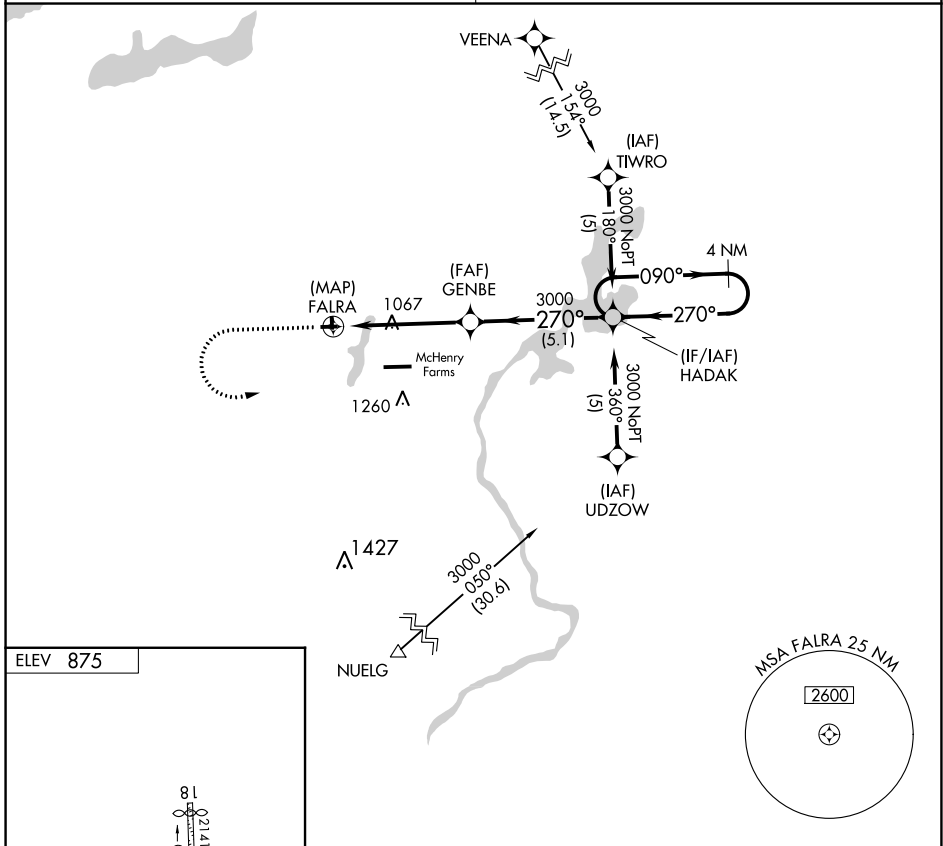

APP CRS 270°	Rwy Idg TDZE Apt Elev	N/A N/A 875
------------------------	-----------------------------	--

RNAV (GPS)-B

GALT FLD (10C)

<p>▼ Use Waukegan Rgnl altimeter setting. GPS or RNP-0.3 Required. ▲ NA DME/DME RNP-0.3 NA.</p>	<p>MISSED APPROACH: Climb to 2000, then climbing left turn to 3000 direct HADAK WP and hold.</p>
---	--

<p>CHICAGO APP CON 120.55 306.925</p>	<p>UNICOM 122.8 (CTAF)</p>
--	---------------------------------------

EC-3, 31 OCT 2024 to 28 NOV 2024

EC-3, 31 OCT 2024 to 28 NOV 2024