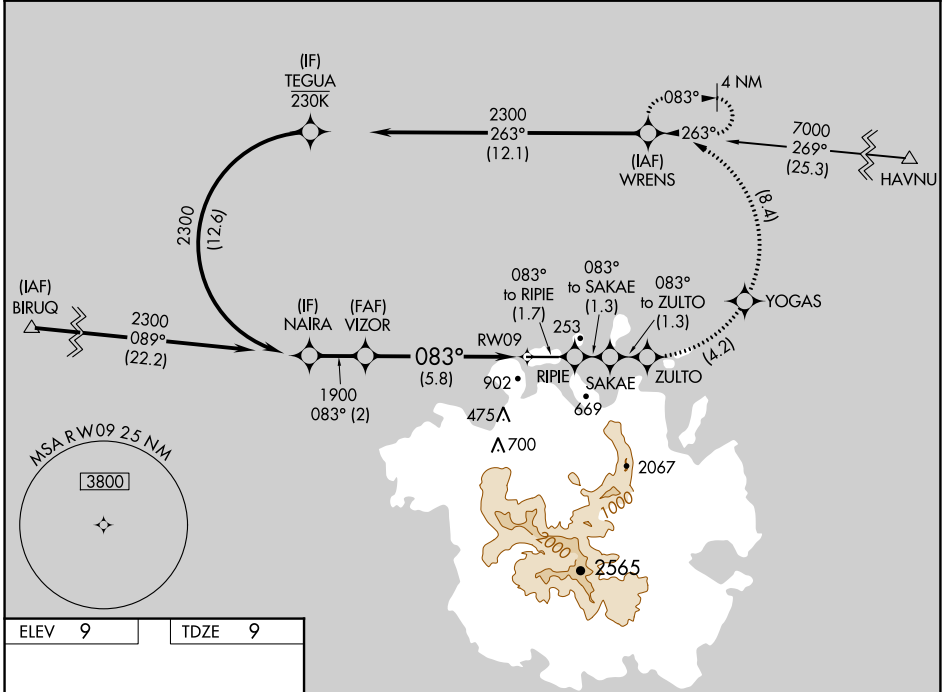

APP CRS	Rwy Idg	6600
083°	TDZE	9
	Apt Elev	9

RNAV (RNP) Z RWY 9

POHNPEI INTL (PNI)(PTPN)

▼ Obtain local altimeter setting on CTAF; when not received, procedure NA. For uncompensated Baro-VNAV systems, procedure NA below 20°C (68°F) or above 54°C (130°F). Missed approach requires RNP less than 1.0. RF required. GPS required. No controlled airspace below 5500 feet.

MISSED APPROACH: (Do not exceed 230K until WRENS) Climb to 2300 on the RNAV missed approach route to WRENS and hold.

POHNPEI RADIO
123.6 (CTAF) 0

PAC, 31 OCT 2024 to 26 DEC 2024

PAC, 31 OCT 2024 to 26 DEC 2024

ELEV 9	TDZE 9
--------	--------

2300	RIPIE	SAKAE	ZULTO	YOGAS	WRENS
↑	tr 083°	tr 083°	tr 083°	↙	↙
See planview for multiple IF locations.					
Procedure Turn NA					
GP 3.00°	TCH 50				
5.8 NM					
CATEGORY	A	B	C	D	
RNP 0.15 DA	259-1 250 (300-1)				