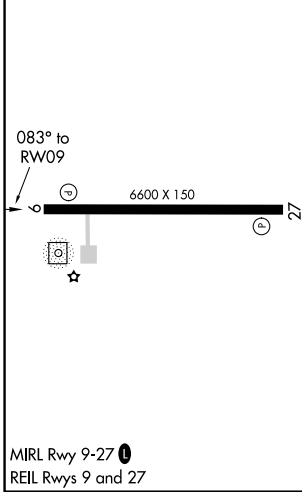

MISSED APPROACH: (Do not exceed 230K until WRENS) Climb to 2300 on the RNAV missed approach route to WRENS and hold.

POHNPEI RADIO
123.6 (CTAF) 0

PAC, 31 OCT 2024 to 26 DEC 2024

PAC, 31 OCT 2024 to 26 DEC 2024

ELEV 9	TDZE 9
--------	--------

2300	RIPIE	SAKAE	ZULTO	YOGAS	WRENS
↑	tr 083°	tr 083°	tr 083°	↙	↙
See planview for multiple IF locations.					
Procedure Turn NA					
GP 3.00°	TCH 50				
5.8 NM					
CATEGORY	A	B	C	D	
RNP 0.15 DA	259-1 250 (300-1)				