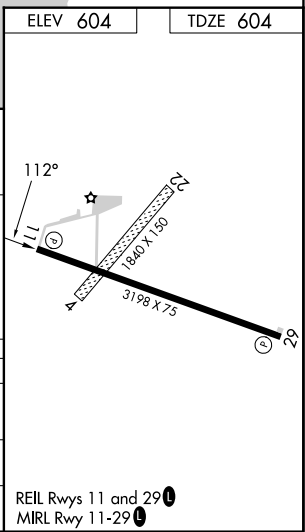

WAAS CH 99629 W11A	APP CRS 112°	Rwy Idg 3198 TDZE 604 Apt Elev 604
--	------------------------	---

RNAV (GPS) RWY 11

OCONTO/J DOUGLAS BAKE MUNI (OCQ)

RNP APCH - GPS.			MISSED APPROACH: Climb to 3200 direct WUKIK and hold.
▼ When local altimeter setting not received, use Menominee, MI altimeter setting. Procedure NA at night. Rwy 11 helicopter visibility reduction below 3/4 SM NA. Circling NA to Rwys 4 and 22.			
AWOS-3 120.925	MNM AWOS-3PT 121.45	GREEN BAY APP CON ★ 120.3 338.2	UNICOM 122.8 (CTAF) ①