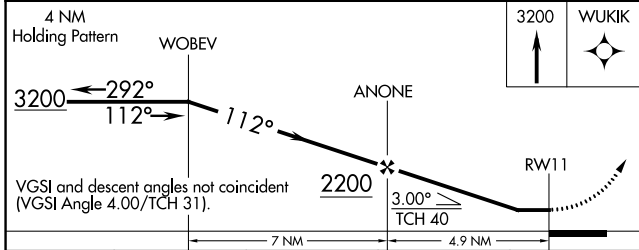

WAAS CH 99629 W11A	APP CRS 112°	Rwy Idg 3198 TDZE 604 Apt Elev 604
--	------------------------	---

RNAV (GPS) RWY 11

OCONTO/J DOUGLAS BAKE MUNI (OCQ)

RNP APCH - GPS.			MISSED APPROACH: Climb to 3200 direct WUKIK and hold.
▼ When local altimeter setting not received, use Menominee, MI altimeter setting. Procedure NA at night. Rwy 11 helicopter visibility reduction below 3/4 SM NA. Circling NA to Rwys 4 and 22.			
AWOS-3 120.925	MNM AWOS-3PT 121.45	GREEN BAY APP CON ★ 120.3 338.2	UNICOM 122.8 (CTAF) ①

CATEGORY	A	B	C	D
LP MDA	1200-1	596 (600-1)	1200-1 3/4 596 (600-1 3/4)	NA
LNAV MDA	1220-1	616 (700-1)	1220-1 3/4 616 (700-1 3/4)	NA
CIRCLING	1220-1	616 (700-1)	1260-1 3/4 656 (700-1 3/4)	NA

EC-3, 31 OCT 2024 to 28 NOV 2024