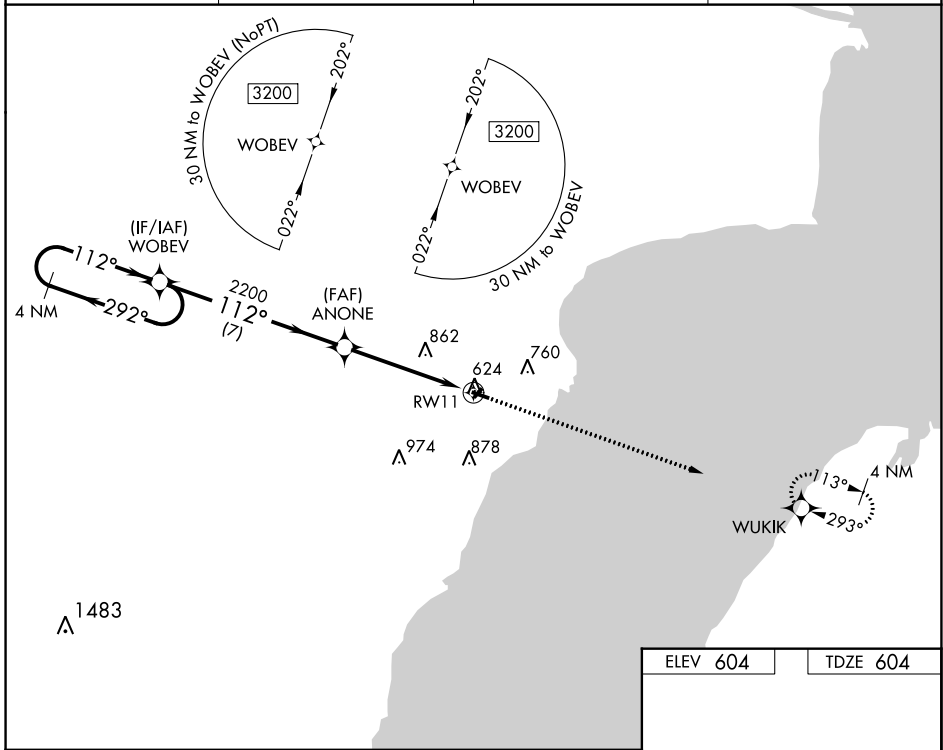

WAAS CH 99629 W11A	APP CRS 112°	Rwy Idg 3198 TDZE 604 Apt Elev 604
--	------------------------	---

RNAV (GPS) RWY 11

OCONTO/J DOUGLAS BAKE MUNI (OCQ)

RNP APCH - GPS.			MISSED APPROACH: Climb to 3200 direct WUKIK and hold.
▼ When local altimeter setting not received, use Menominee, MI altimeter setting. Procedure NA at night. Rwy 11 helicopter visibility reduction below 3/4 SM NA. Circling NA to Rwys 4 and 22.			
AWOS-3 120.925	MNM AWOS-3PT 121.45	GREEN BAY APP CON ★ 120.3 338.2	UNICOM 122.8 (CTAF) ①

CATEGORY	A	B	C	D
LP MDA	1200-1	596 (600-1)	1200-1 3/4 596 (600-1 3/4)	NA
LNAV MDA	1220-1	616 (700-1)	1220-1 3/4 616 (700-1 3/4)	NA
CIRCLING	1220-1	616 (700-1)	1260-1 3/4 656 (700-1 3/4)	NA

EC-3, 31 OCT 2024 to 28 NOV 2024

EC-3, 31 OCT 2024 to 28 NOV 2024