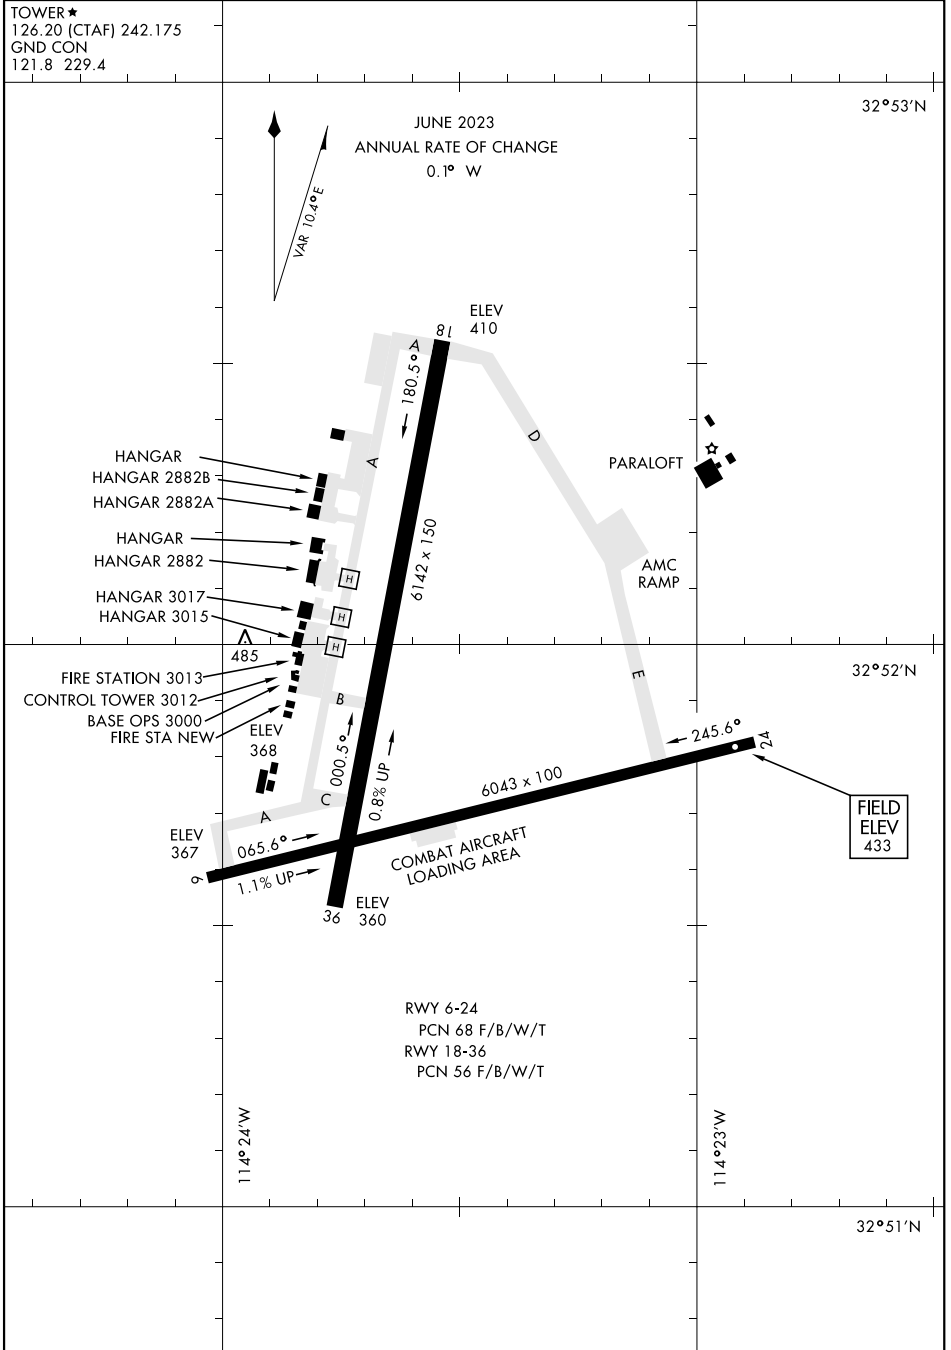

AIRPORT DIAGRAM

AL-6341 [USA]

LAGUNA AAF (KLGf)

YUMA PROVING GROUND, ARIZONA

SW-4, 31 OCT 2024 to 28 NOV 2024

SW-4, 31 OCT 2024 to 28 NOV 2024

AIRPORT DIAGRAM

YUMA PROVING GROUND, ARIZONA