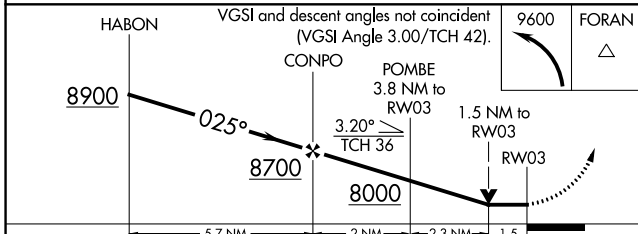

WAAS CH 56424 W03A	APP CRS 025°	Rwy Idg 7000 TDZE 6719 Apt Elev 6742
--	------------------------	---

RNAV (GPS) RWY 3

WINDOW ROCK (RQE)

RNP APCH-GPS.	MISSED APPROACH: Climbing left turn to 9600 direct FORAN and hold.
<p>▼ Circling Rwy 21 NA at night.</p> <p>▲ Rwy 3 helicopter visibility reduction below ¾ SM NA.</p>	

ASOS 118.325	ALBUQUERQUE CENTER 124.325 288.25	UNICOM 122.8 (CTAF) 0
------------------------	---	---------------------------------

SW-4, 31 OCT 2024 to 28 NOV 2024

SW-4, 31 OCT 2024 to 28 NOV 2024

CATEGORY	A	B	C	D
LP MDA	7240-1	521 (600-1)	7240-1½ 521 (600-1½)	NA
LNAV MDA	7360-1	641 (700-1)	7360-1⅞ 641 (700-1⅞)	NA
CIRCLING	7740-1¼ 998 (1000-1¼)	7740-1½ 998 (1000-1½)	7780-3 1038 (1100-3)	NA