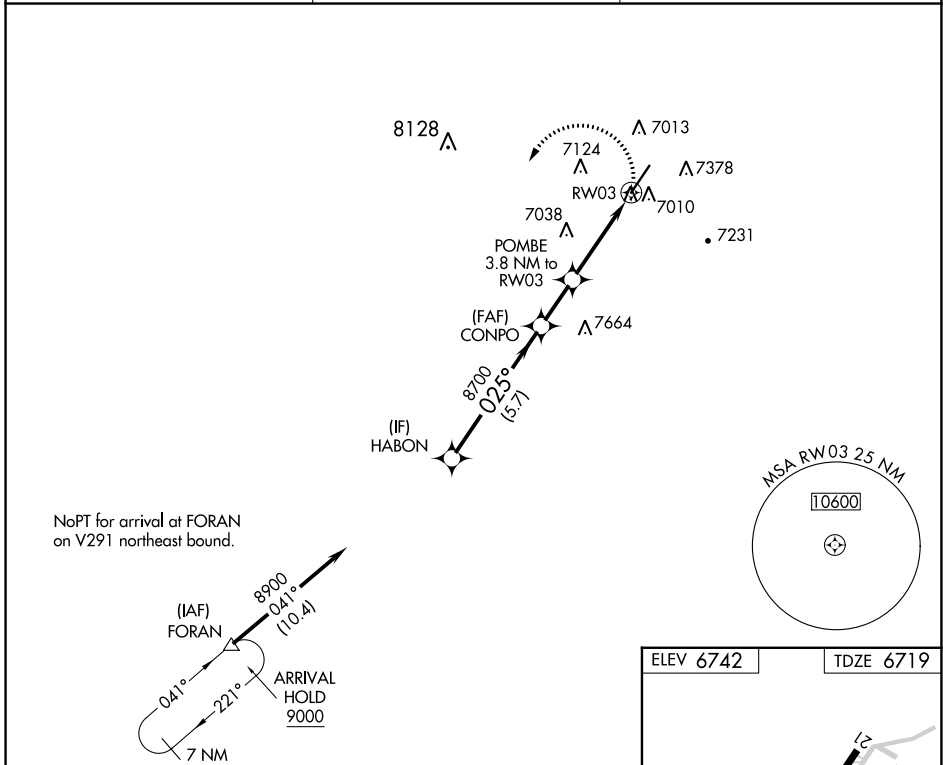

WAAS CH 56424 W03A	APP CRS 025°	Rwy Idg 7000 TDZE 6719 Apt Elev 6742
--	------------------------	---

RNAV (GPS) RWY 3

WINDOW ROCK (RQE)

RNP APCH-GPS.	MISSED APPROACH: Climbing left turn to 9600 direct FORAN and hold.
<p>▼ Circling Rwy 21 NA at night.</p> <p>▲ Rwy 3 helicopter visibility reduction below ¾ SM NA.</p>	

ASOS 118.325	ALBUQUERQUE CENTER 124.325 288.25	UNICOM 122.8 (CTAF) 0
------------------------	---	---------------------------------

SW-4, 31 OCT 2024 to 28 NOV 2024

SW-4, 31 OCT 2024 to 28 NOV 2024

CATEGORY	A	B	C	D
LP MDA	7240-1	521 (600-1)	7240-1½ 521 (600-1½)	NA
LNAV MDA	7360-1	641 (700-1)	7360-1⅞ 641 (700-1⅞)	NA
CIRCLING	7740-1¼ 998 (1000-1¼)	7740-1½ 998 (1000-1½)	7780-3 1038 (1100-3)	NA