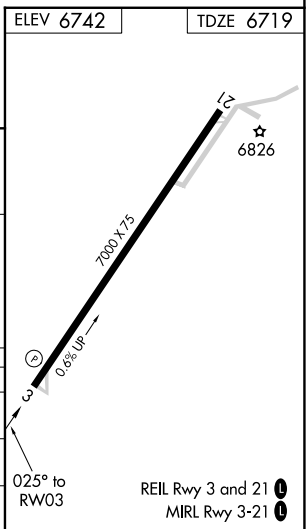

CATEGORY	A	B	C	D
LP MDA	7240-1	521 (600-1)	7240-1½ 521 (600-1½)	NA
LNAV MDA	7360-1	641 (700-1)	7360-1⅞ 641 (700-1⅞)	NA
CIRCLING	7740-1¼ 998 (1000-1¼)	7740-1½ 998 (1000-1½)	7780-3 1038 (1100-3)	NA