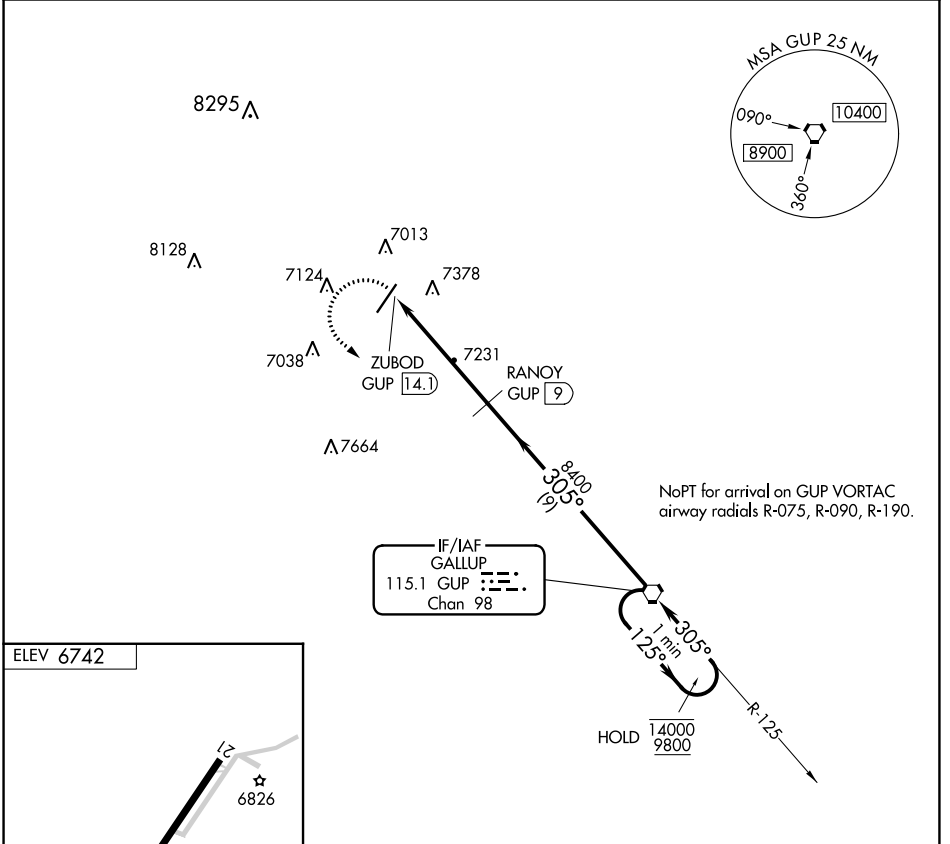

VORTAC GUP 115.1 Chan 98	APP CRS 305°	Rwy ldg TDZE Apt Elev N/A 6742
--	------------------------	--

VOR-A

WINDOW ROCK (R,Q,E)

DME required.	MISSED APPROACH: Climbing left turn to 9800 direct GUP VORTAC and hold.
Circling Rwy 21 NA at night.	

ASOS 118.325	ALBUQUERQUE CENTER 124.325 288.25	UNICOM 122.8 (CTAF) 0
------------------------	---	---------------------------------

CATEGORY	A	B	C	D
CIRCLING	7740-1¼ 998 (1000-1¼)	7740-1½ 998 (1000-1½)	7780-3 1038 (1100-3)	8080-3 1338 (1400-3)

SW-4, 31 OCT 2024 to 28 NOV 2024

SW-4, 31 OCT 2024 to 28 NOV 2024