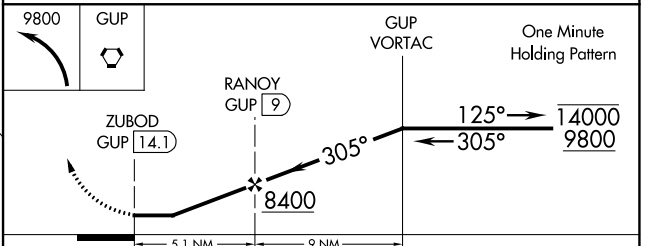

VORTAC GUP 115.1 Chan 98	APP CRS 305°	Rwy ldg TDZE Apt Elev N/A 6742
--	------------------------	--

VOR-A

WINDOW ROCK (R,Q,E)

DME required.	MISSED APPROACH: Climbing left turn to 9800 direct GUP VORTAC and hold.
Circling Rwy 21 NA at night.	

ASOS 118.325	ALBUQUERQUE CENTER 124.325 288.25	UNICOM 122.8 (CTAF) 0
------------------------	---	---------------------------------

CATEGORY	A	B	C	D
CIRCLING	7740-1¼ 998 (1000-1¼)	7740-1½ 998 (1000-1½)	7780-3 1038 (1100-3)	8080-3 1338 (1400-3)