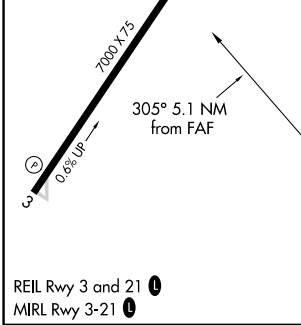

VORTAC GUP 115.1 Chan 98	APP CRS 305°	Rwy ldg TDZE Apt Elev N/A 6742
--	------------------------	--

VOR-A

WINDOW ROCK (R,Q,E)

DME required.	MISSED APPROACH: Climbing left turn to 9800 direct GUP VORTAC and hold.
Circling Rwy 21 NA at night.	

ASOS 118.325	ALBUQUERQUE CENTER 124.325 288.25	UNICOM 122.8 (CTAF) 0
------------------------	---	---------------------------------

CATEGORY	A	B	C	D
CIRCLING	7740-1¼ 998 (1000-1¼)	7740-1½ 998 (1000-1½)	7780-3 1038 (1100-3)	8080-3 1338 (1400-3)