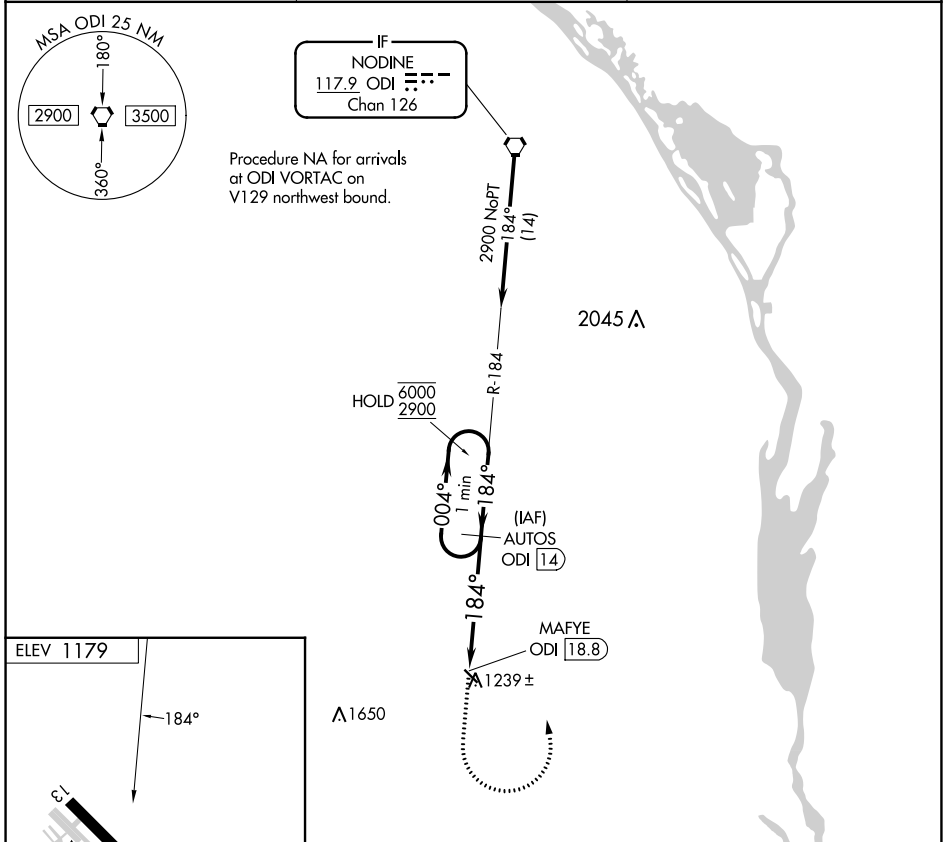

VORTAC ODI 117.9 Chan 126	APP CRS 184°	Rwy Idg TDZE Apt Elev N/A N/A 1179
---	------------------------	--

VOR-A
HOUSTON COUNTY (CHU)

DME required.	MISSED APPROACH: Climb to 2900 then left turn on ODI VORTAC R-184 to AUTOS/ODI 14 DME and hold.
▼ ▲ NA	Use La Crosse Rgnl altimeter setting. Procedure NA at night.

LSE ASOS 124.95	MINNEAPOLIS CENTER 128.6 363.0	CTAF 122.9 0
---------------------------	--	------------------------

NC-1, 31 OCT 2024 to 28 NOV 2024

NC-1, 31 OCT 2024 to 28 NOV 2024