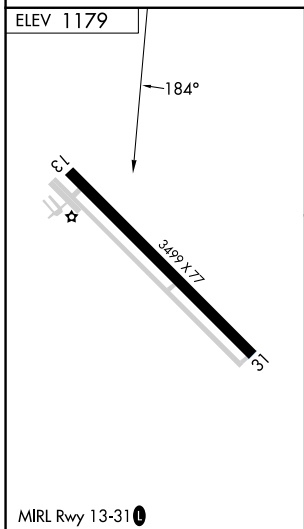

VORTAC ODI 117.9 Chan 126	APP CRS 184°	Rwy Idg TDZE Apt Elev N/A N/A 1179

VOR-A
HOUSTON COUNTY (CHU)

DME required.	MISSED APPROACH: Climb to 2900 then left turn on ODI VORTAC R-184 to AUTOS/ODI 14 DME and hold.
▼ ▲ NA	Use La Crosse Rgnl altimeter setting. Procedure NA at night.

LSE ASOS 124.95	MINNEAPOLIS CENTER 128.6 363.0	CTAF 122.9 0

NC-1, 31 OCT 2024 to 28 NOV 2024

NC-1, 31 OCT 2024 to 28 NOV 2024