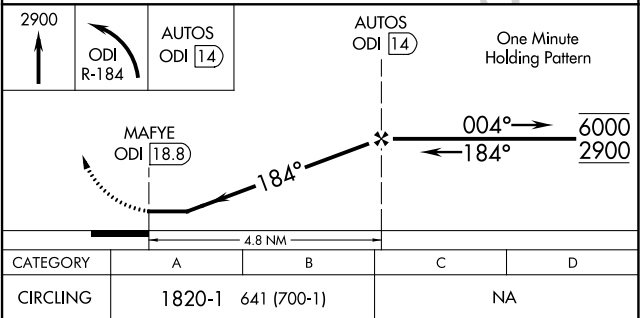

VORTAC ODI 117.9 Chan 126	APP CRS 184°	Rwy Idg TDZE Apt Elev N/A N/A 1179

VOR-A
HOUSTON COUNTY (CHU)

DME required.	MISSED APPROACH: Climb to 2900 then left turn on ODI VORTAC R-184 to AUTOS/ODI 14 DME and hold.
▼ ▲ NA	Use La Crosse Rgnl altimeter setting. Procedure NA at night.

LSE ASOS 124.95	MINNEAPOLIS CENTER 128.6 363.0	CTAF 122.9 0

NC-1, 31 OCT 2024 to 28 NOV 2024

NC-1, 31 OCT 2024 to 28 NOV 2024