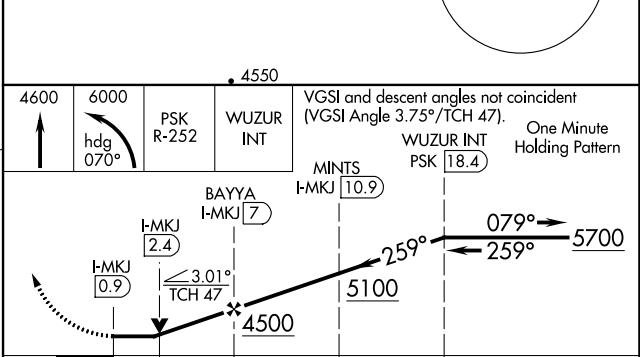

LOC/DME I-MKJ 110.5 Chan 42	APP CRS 259°	Rwy Idg 2519	5252
		TDZE 2519	
		Apt Elev 2558	

LOC RWY 26

MOUNTAIN EMPIRE (MKJ)

<p>NA Circling NA north of Rwy 8-26. Helicopter visibility reduction below 3/4 SM NA. DME required.</p>	<p>MISSED APPROACH: Climb to 4600 then climbing left turn to 6000 on heading 070° and PSK VORTAC R-252 to WUZUR INT and hold.</p>	
<p>AWOS-3 123.875</p>	<p>ATLANTA CENTER 127.85 269.3</p>	<p>UNICOM 122.7 (CTAF) 0</p>

ELEV 2558	TDZE 2519
-----------	-----------

FAF to MAP 6.1 NM	Knots				Min:Sec					
	60	90	120	150	180	6:06	4:04	3:03	2:26	2:02
CIRCLING	3260-1	702 (800-1)	3160-1	641 (700-1)	3160-1 7/8	641 (700-1 7/8)	4440-3	1882 (1900-3)	NA	NA