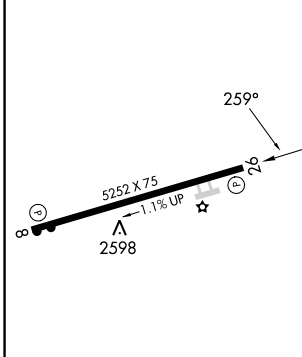

LOC/DME I-MKJ 110.5 Chan 42	APP CRS 259°	Rwy Idg 2519	5252
		TDZE 2519	
		Apt Elev 2558	

LOC RWY 26

MOUNTAIN EMPIRE (MKJ)

<p>NA Circling NA north of Rwy 8-26. Helicopter visibility reduction below 3/4 SM NA. DME required.</p>	<p>MISSED APPROACH: Climb to 4600 then climbing left turn to 6000 on heading 070° and PSK VORTAC R-252 to WUZUR INT and hold.</p>	
<p>AWOS-3 123.875</p>	<p>ATLANTA CENTER 127.85 269.3</p>	<p>UNICOM 122.7 (CTAF) 0</p>

ELEV 2558	TDZE 2519
-----------	-----------

FAF to MAP 6.1 NM	Knots				Min:Sec					
	60	90	120	150	180	6:06	4:04	3:03	2:26	2:02
CIRCLING	3260-1	702 (800-1)	3160-1	641 (700-1)	3160-1 7/8	641 (700-1 7/8)	4440-3	1882 (1900-3)	NA	NA