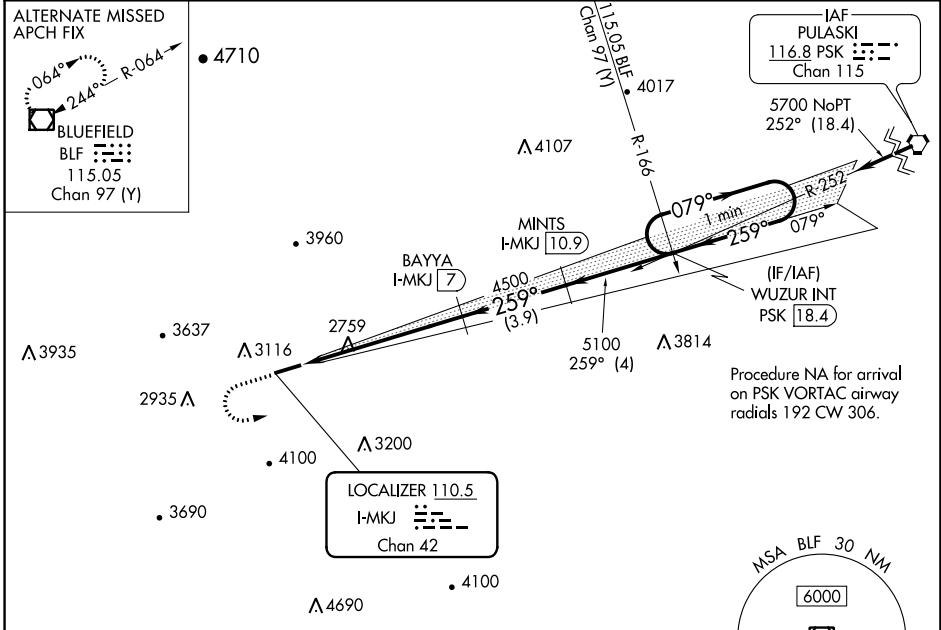

LOC/DME I-MKJ 110.5 Chan 42	APP CRS 259°	Rwy Idg 2519	5252
		TDZE 2519	
		Apt Elev 2558	

LOC RWY 26

MOUNTAIN EMPIRE (MKJ)

<p>NA Circling NA north of Rwy 8-26. Helicopter visibility reduction below 3/4 SM NA. DME required.</p>	<p>MISSED APPROACH: Climb to 4600 then climbing left turn to 6000 on heading 070° and PSK VORTAC R-252 to WUZUR INT and hold.</p>	
<p>AWOS-3 123.875</p>	<p>ATLANTA CENTER 127.85 269.3</p>	<p>UNICOM 122.7 (CTAF) 0</p>

ELEV 2558	TDZE 2519
-----------	-----------

FAF to MAP 6.1 NM	Knots				Min:Sec					
	60	90	120	150	180	6:06	4:04	3:03	2:26	2:02
CIRCLING	3260-1	702 (800-1)	3160-1	641 (700-1)	3160-1 7/8	641 (700-1 7/8)	4440-3	1882 (1900-3)	NA	NA

NE-3, 31 OCT 2024 to 28 NOV 2024

NE-3, 31 OCT 2024 to 28 NOV 2024