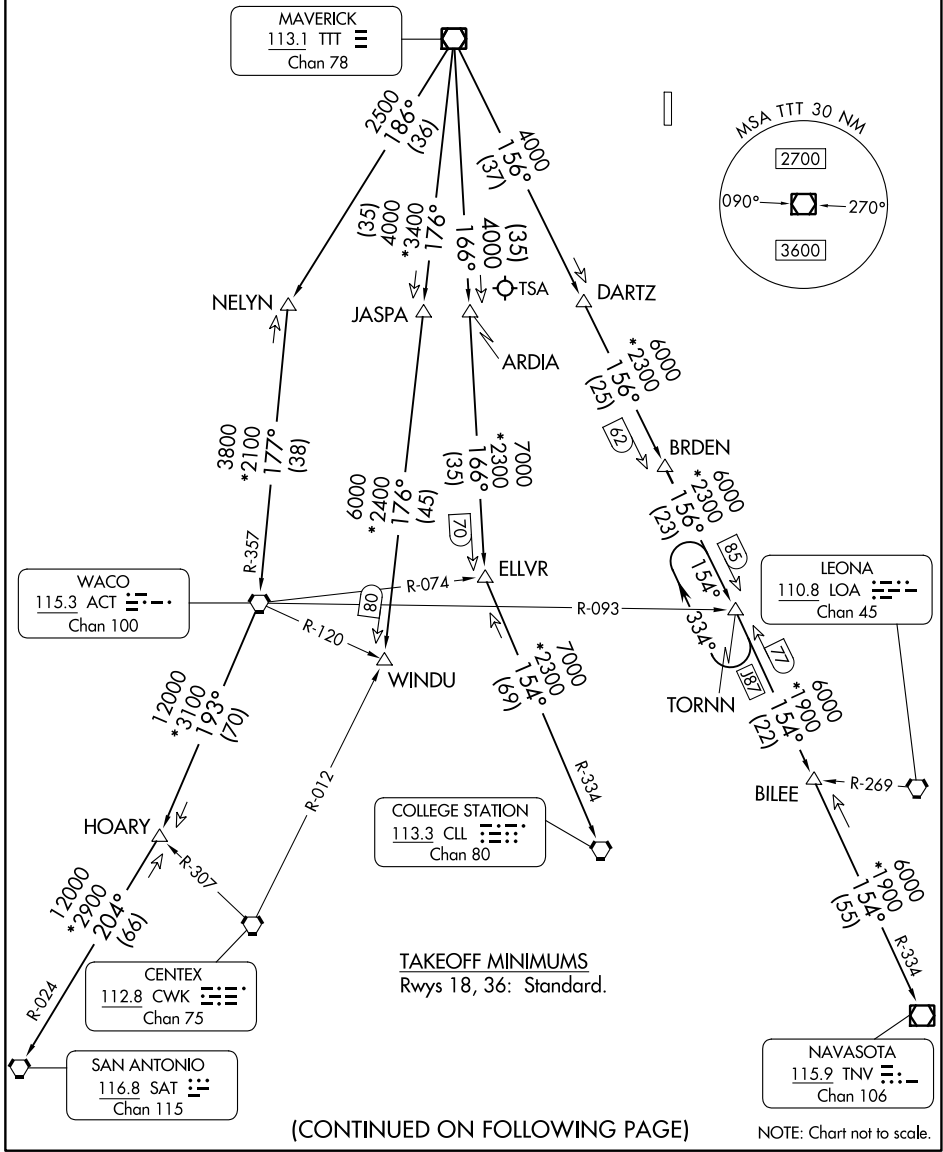

JOE POOL SEVEN DEPARTURE

LONE STAR DEP CON
125.2 343.65
MESQUITE TOWER ★
120.3 (CTAF)

RADAR and DME required.

**TOP ALTITUDE:
ASSIGNED BY ATC**

SC-2, 31 OCT 2024 to 28 NOV 2024

SC-2, 31 OCT 2024 to 28 NOV 2024

JOE POOL SEVEN DEPARTURE