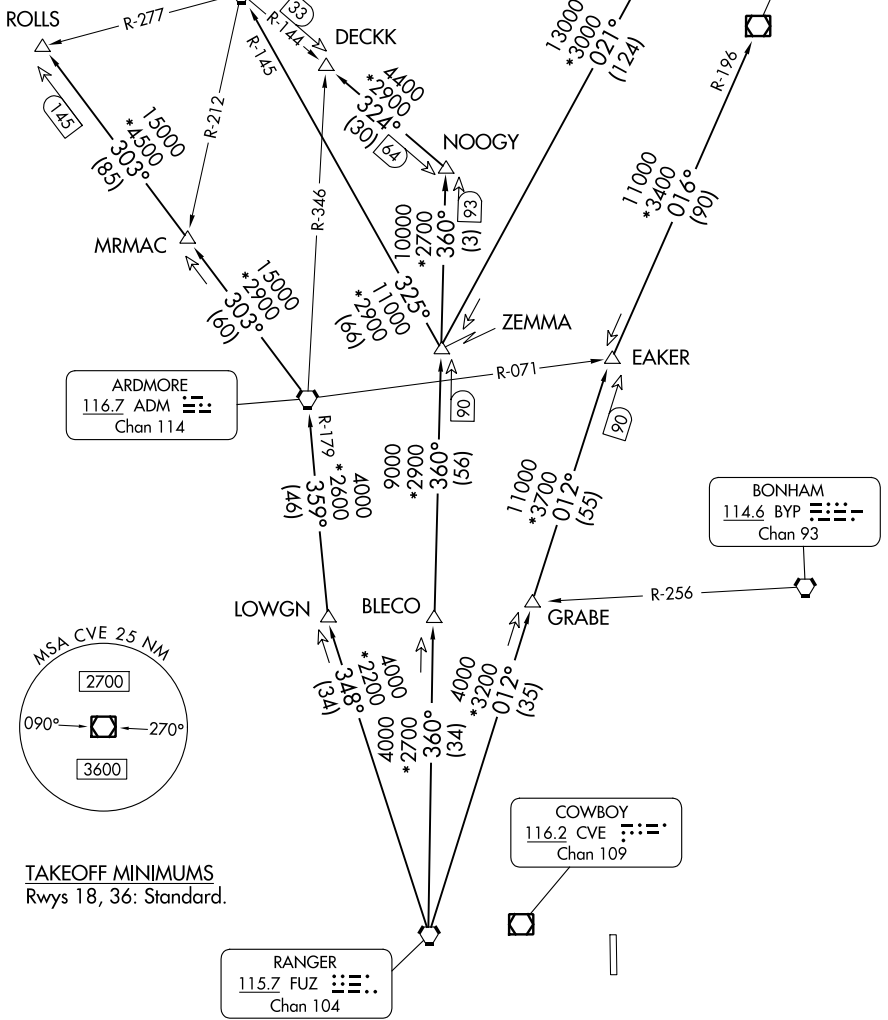

TEXOMA FIVE DEPARTURE

LONE STAR DEP CON
125.2 343.65
MESQUITE TOWER ★
120.3 (CTAF)

**TOP ALTITUDE:
ASSIGNED BY ATC**

TULSA
114.4 TUL
Chan 91

RADAR and DME required.

WILL ROGERS
114.1 IRW
Chan 88

OKMULGEE
114.9 OKM
Chan 96

SC-2, 31 OCT 2024 to 28 NOV 2024

SC-2, 31 OCT 2024 to 28 NOV 2024

NOTE: Chart not to scale.

(CONTINUED ON FOLLOWING PAGE)

TEXOMA FIVE DEPARTURE