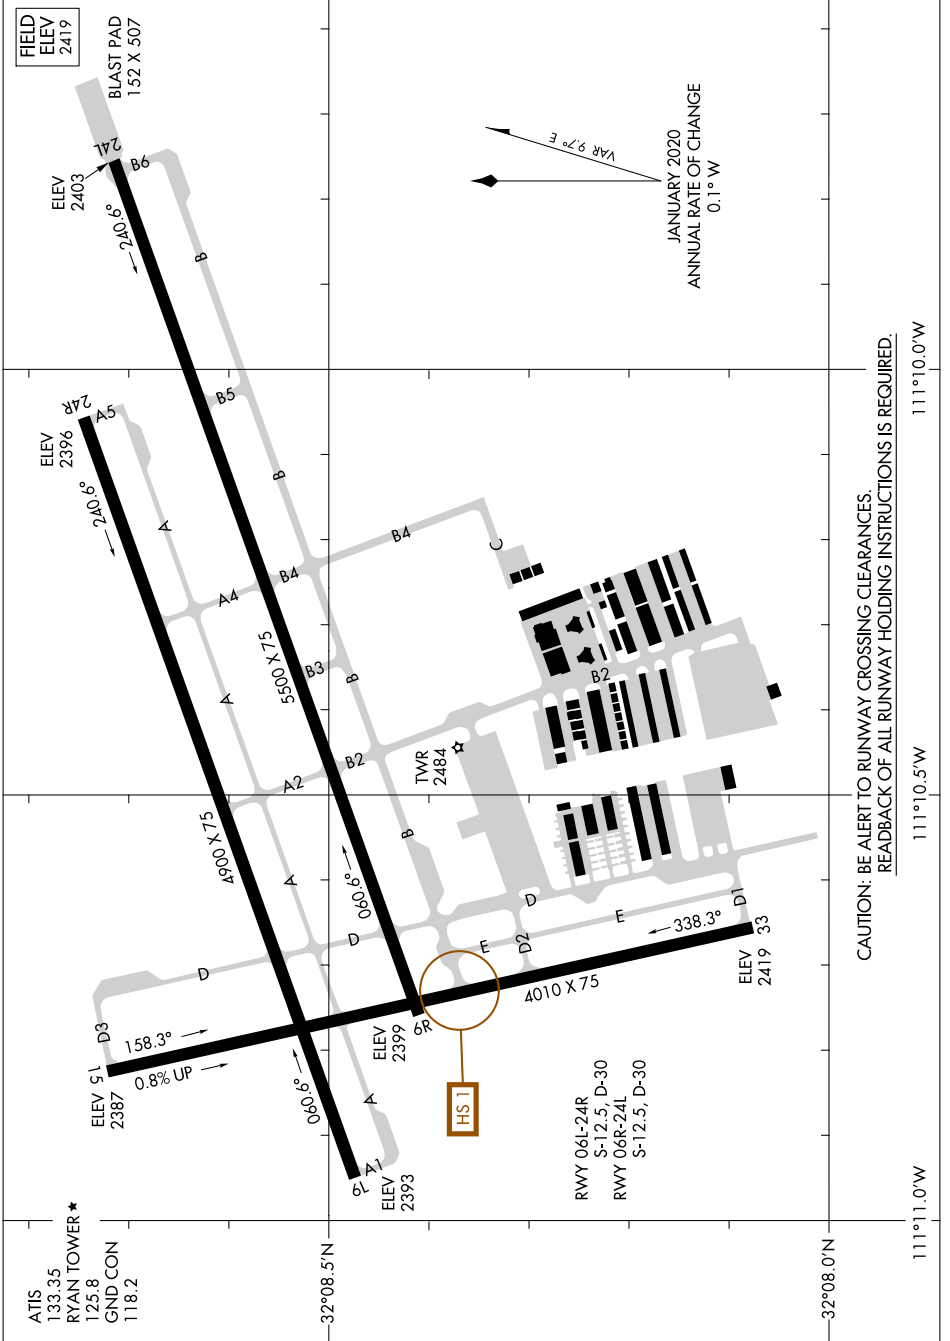

# AIRPORT DIAGRAM

AL-6513 (FAA)

RYAN FLD (RYN)  
TUCSON, ARIZONA

SW-4, 31 OCT 2024 to 28 NOV 2024

# AIRPORT DIAGRAM

TUCSON, ARIZONA  
RYAN FLD (RYN)

SW-4, 31 OCT 2024 to 28 NOV 2024