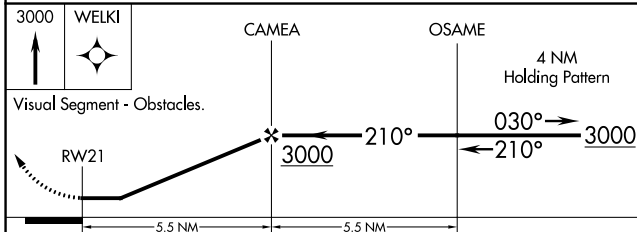

CATEGORY	A	B	C	D
LNVA MDA	1960-1	740 (800-1)	NA	
CIRCLING	2020-1 800 (800-1)	2020-1¼ 800 (800-1¼)	NA