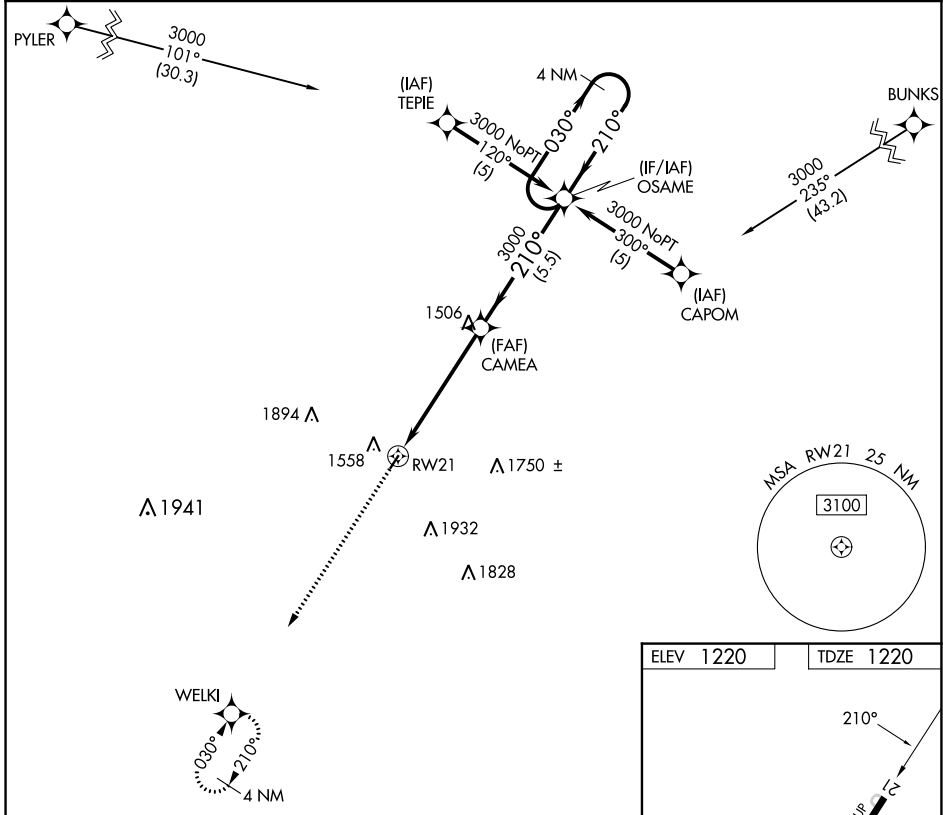

APP CRS	Rwy Idg	3002
210°	TDZE	1220
	Apt Elev	1220

RNAV (GPS) RWY 21

CABOOL MEML (TVB)

RNP APCH.

▼ Procedure NA at night. Use West Plains altimeter setting.

▲ NA Rwy 21 helicopter visibility reduction below 1 SM NA.

MISSED APPROACH: Climb to 3000 direct WELKI and hold.

UNO ASOS 123.825	KANSAS CITY CENTER 128.35 284.675	CTAF 122.9
----------------------------	---	----------------------

NC-3, 31 OCT 2024 to 28 NOV 2024

NC-3, 31 OCT 2024 to 28 NOV 2024

CATEGORY	A	B	C	D
LNVA MDA	1960-1	740 (800-1)	NA	
CIRCLING	2020-1 800 (800-1)	2020-1¼ 800 (800-1¼)	NA	